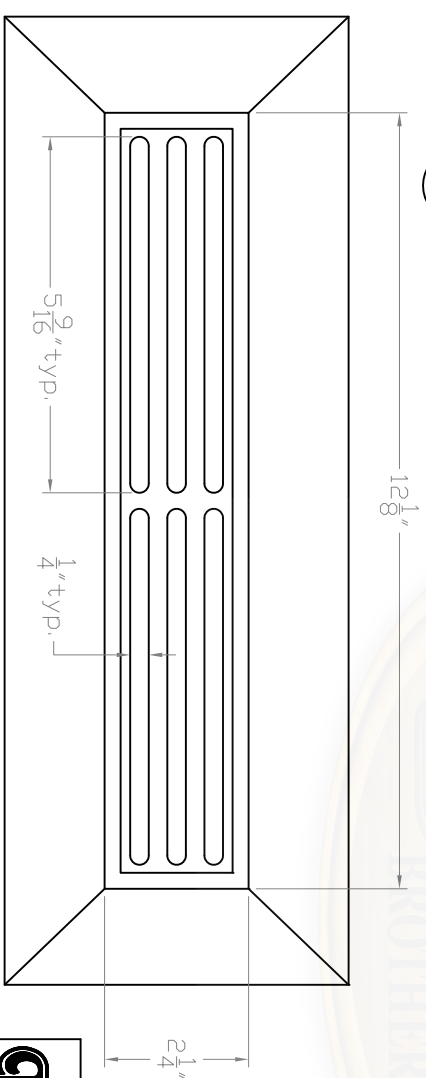

Baird Bros.  
 2 1/4" x 12"  
 Register Cover w/ Frame

**A** FRONT VIEW  
 Scale: 1:3

**B** BACK VIEW  
 Scale: 1:3

**Note:**  
 \* 27 sq. in (nominal) Duct Opening  
 \* 9.5 sq. in Grill Opening  
 \* 35% Grill Opening to Duct Opening