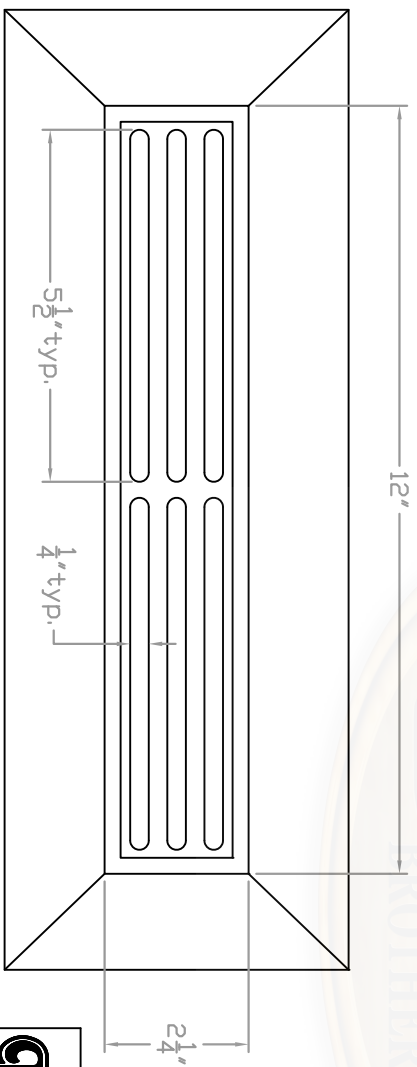

Baird Bros.
 2 1/4" x 12"
 Register Cover w/ Frame

A FRONT VIEW
 Scale: 1:3

Note:
 * Fits 2-1/4" x 12" (nominal) Duct Size
 * 27 sq. in (nominal) Duct Opening
 * 9.5 sq. in Grill Opening
 * 35% Grill Opening to Duct Opening

B BACK VIEW
 Scale: 1:3

Baird Brothers Fine Hardwoods
 Baird Brothers Sawmill Inc. www.BairdBrothers.com
 7060 Croy Rd. Canfield, OH 44406
 (330) 533-3122 (800) 732-1697

DATE:	1/16/17	DRAWN BY:	JEC	SHEET:	1 OF 1
SCALE:	1:3	REV		REV DATE:	
DRAWING #:	WRF212	THIS DRAWING IS PROPERTY OF BAIRD BROTHERS SAWMILL INC.			