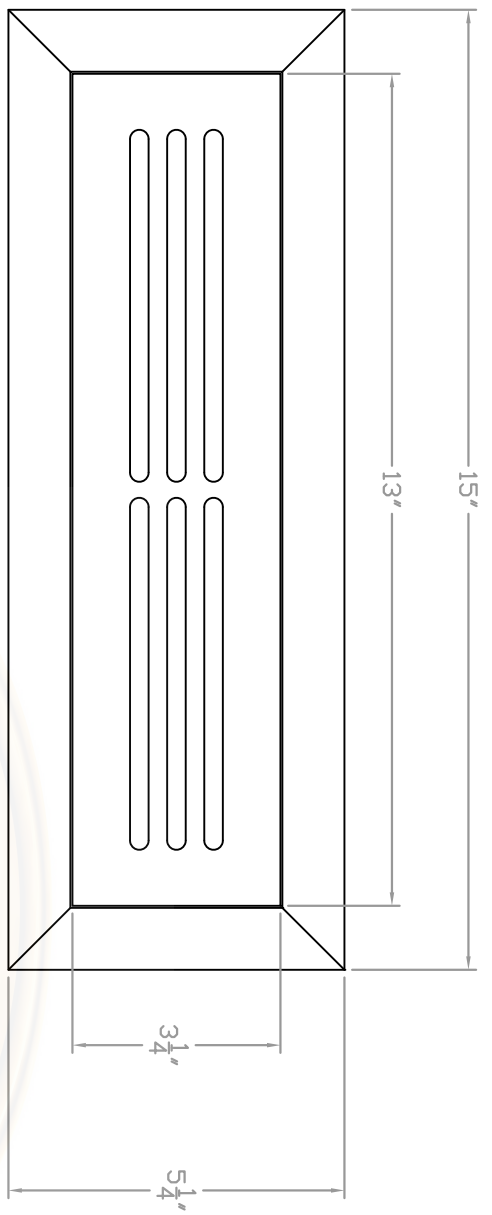

Baird Bros.
 2 1/4" x 12"
 Register Cover w/ Frame

A FRONT VIEW
 Scale: 1:3

Note:
 * Fits 2-1/4" x 12" (nominal) Duct Size
 * 27 sq. in (nominal) Duct Opening
 * 9.5 sq. in Grill Opening
 * 35% Grill Opening to Duct Opening

B BACK VIEW
 Scale: 1:3

Baird Brothers Fine Hardwoods
 Baird Brothers Sawmill Inc. www.BairdBrothers.com
 7060 Croy Rd. Canfield, OH 44406
 (330) 533-3122 (800) 732-1697

DATE:	1/16/17	DRAWN BY:	JEC	SHEET:	1 OF 1
SCALE:	1:3	REV		REV DATE:	
DRAWING #:	WRF212	THIS DRAWING IS PROPERTY OF BAIRD BROTHERS SAWMILL INC.			