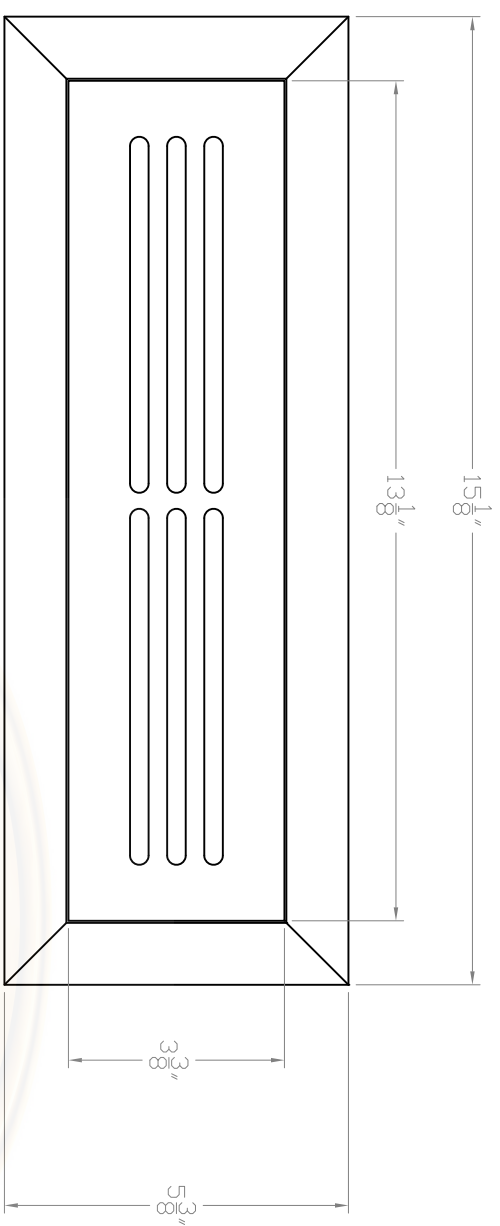

Baird Bros.  
 2 1/4" x 12"  
 Register Cover w/ Frame

**A** FRONT VIEW  
 Scale: 1:3

**B** BACK VIEW  
 Scale: 1:3

**Note:**  
 \* 27 sq. in (nominal) Duct Opening  
 \* 9.5 sq. in Grill Opening  
 \* 35% Grill Opening to Duct Opening