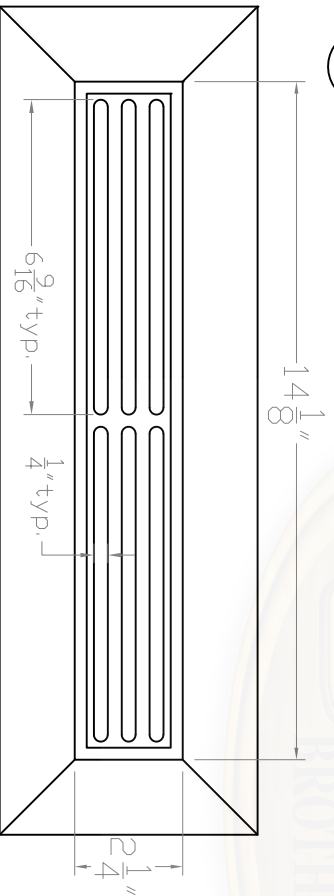

Baird Bros.  
 2 1/4" x 14"  
 Register Cover w/ Frame

**A** FRONT VIEW

Scale: 1:3

**B** BACK VIEW

Scale: 1:3

**Note:**

- \* 31.5 sq. in (nominal) Duct Opening
- \* 11.3 sq. in Grill Opening
- \* 35% Grill Opening to Duct Opening