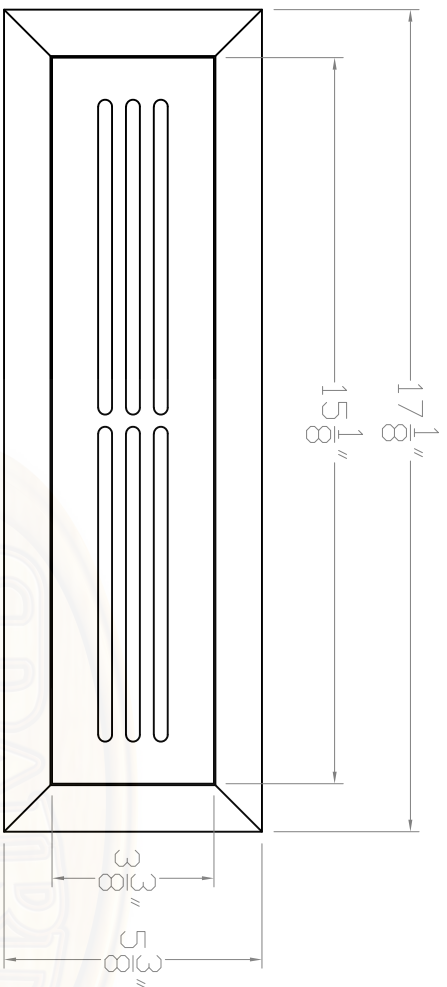

Baird Bros.  
 2 1/4" x 14"  
 Register Cover w/ Frame

**A** FRONT VIEW

Scale: 1:3

**B** BACK VIEW

Scale: 1:3

**Note:**

- \* 31.5 sq. in (nominal) Duct Opening
- \* 11.3 sq. in Grill Opening
- \* 35% Grill Opening to Duct Opening