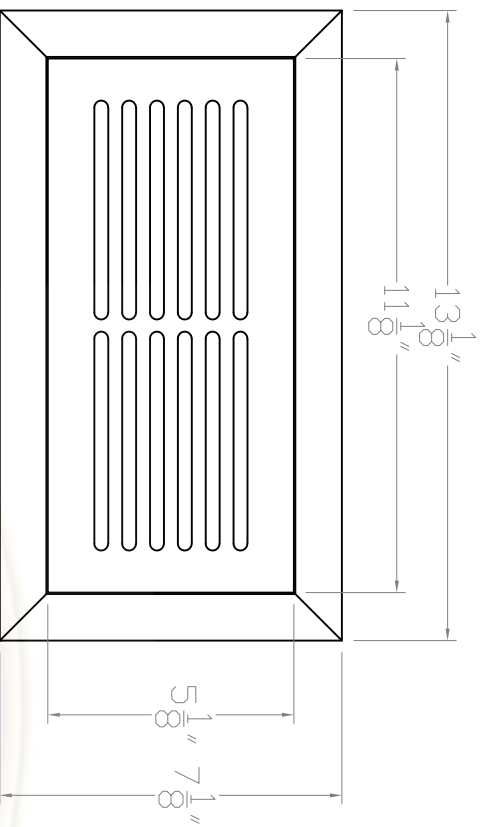

Baird Bros.
 4" x 10"
 Register Cover w/ Frame

A FRONT VIEW

Scale: 1:3

Note:

- * 40 sq. in (nominal) Duct Opening
- * 15.6 sq. in Grill Opening
- * 39% Grill Opening to Duct Opening

B BACK VIEW

Scale: 1:3

Baird Brothers Fine Hardwoods
 Baird Brothers Sawmill Inc. www.BairdBrothers.com
 7060 Croy Rd. Canfield, OH 44406
 (330) 533-3122 (800) 732-1697

DATE:	1/16/17	DRAWN BY:	JEC	SHEET:	1 OF 1
SCALE:	1:3	REV:		REV DATE:	
DRAWING #:	WRF 410	THIS DRAWING IS PROPERTY OF BAIRD BROTHERS SAWMILL INC.			