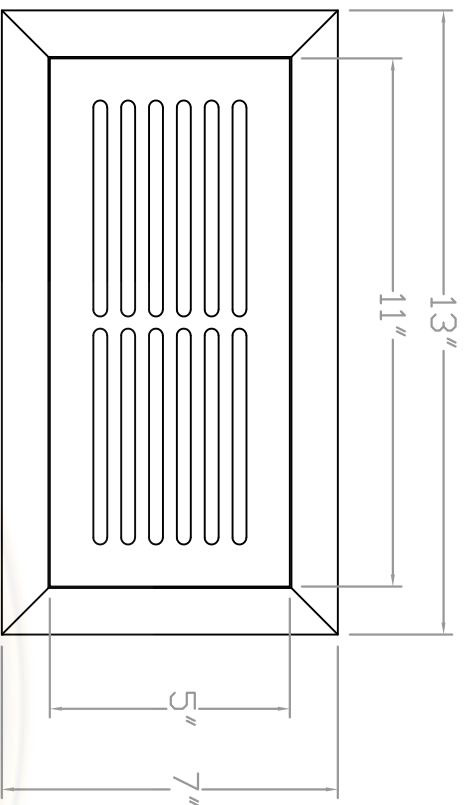

Baird Bros.  
 4" x 10"  
 Register Cover w/ Frame

**A** FRONT VIEW

Scale: 1:3

**B** BACK VIEW

Scale: 1:3

**Note:**

- \* Fits 4" x 10" (nominal) Duct Size
- \* 40 sq. in (nominal) Duct Opening
- \* 15.6 sq. in Grill Opening
- \* 39% Grill Opening to Duct Opening