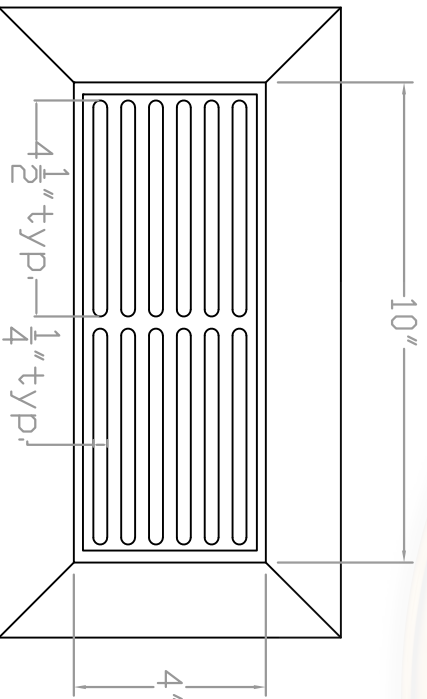

Baird Bros.  
 4" x 10"  
 Register Cover w/ Frame

**A** FRONT VIEW

Scale: 1:3

**B** BACK VIEW

Scale: 1:3

**Note:**

- \* Fits 4" x 10" (nominal) Duct Size
- \* 40 sq. in (nominal) Duct Opening
- \* 15.6 sq. in Grill Opening
- \* 39% Grill Opening to Duct Opening