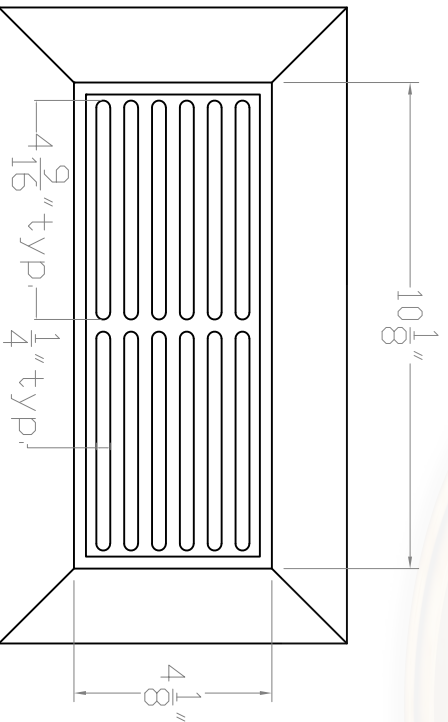

Baird Bros.
 4" x 10"
 Register Cover w/ Frame

A FRONT VIEW

Scale: 1:3

Note:

- * 40 sq. in (nominal) Duct Opening
- * 15.6 sq. in Grill Opening
- * 39% Grill Opening to Duct Opening

B BACK VIEW

Scale: 1:3

Baird Brothers Fine Hardwoods
 Baird Brothers Sawmill Inc. www.BairdBrothers.com
 7060 Croy Rd. Canfield, OH 44406
 (330) 533-3122 (800) 732-1697

DATE:	1/16/17	DRAWN BY:	JEC	SHEET:	1 OF 1
SCALE:	1:3	REV:		REV DATE:	
DRAWING #:	WRF 410	THIS DRAWING IS PROPERTY OF BAIRD BROTHERS SAWMILL INC.			