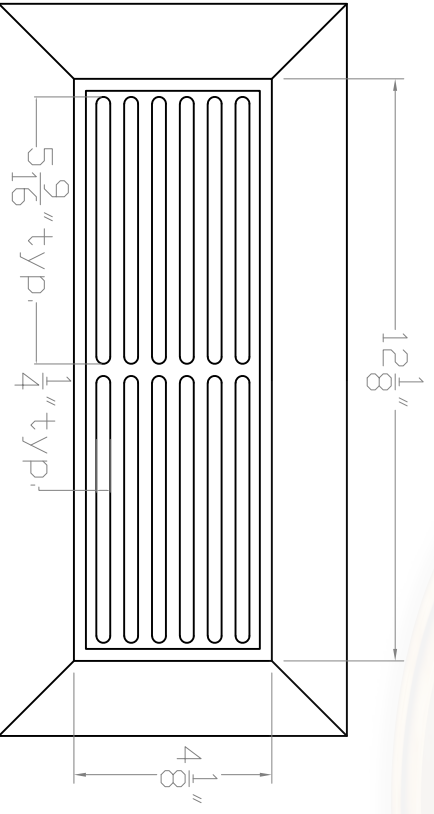

Baird Bros.
 4" x 12"
 Register Cover w/ Frame

A FRONT VIEW
 Scale: 1:3

B BACK VIEW
 Scale: 1:3

Note:
 * 48 sq. in (nominal) Duct Opening
 * 19.1 sq. in Grill Opening
 * 39% Grill Opening to Duct Opening