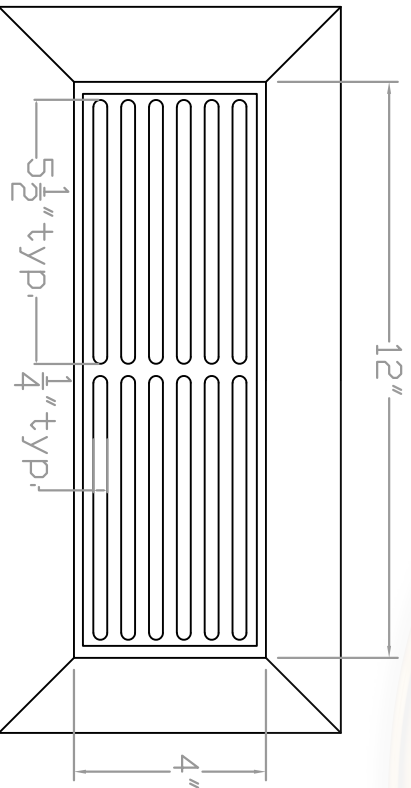

Baird Bros.  
 4" x 12"  
 Register Cover w/ Frame

**A** FRONT VIEW

Scale: 1:3

**B** BACK VIEW

Scale: 1:3

**Note:**

- \* Fits 4" x 12" (nominal) Duct Size
- \* 48 sq. in (nominal) Duct Opening
- \* 19.1 sq. in Grill Opening
- \* 39% Grill Opening to Duct Opening