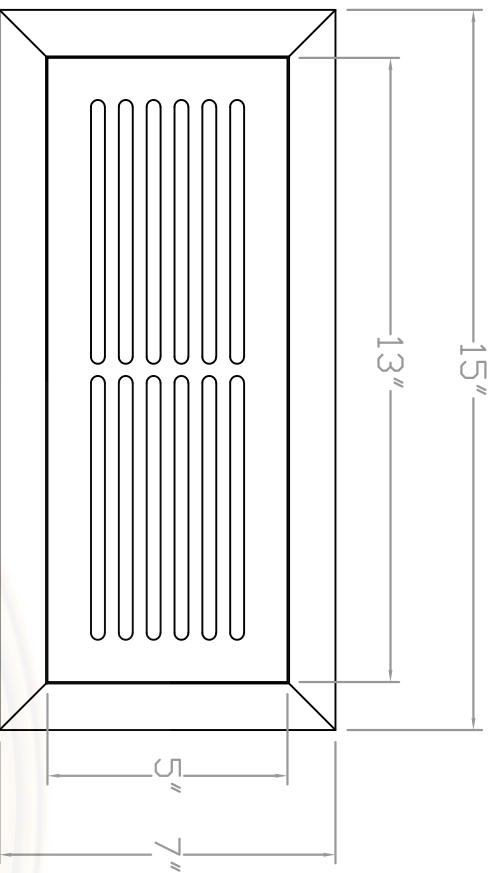

Baird Bros.  
 4" x 12"  
 Register Cover w/ Frame

**A** FRONT VIEW

Scale: 1:3

**B** BACK VIEW

Scale: 1:3

**Note:**

- \* Fits 4" x 12" (nominal) Duct Size
- \* 48 sq. in (nominal) Duct Opening
- \* 19.1 sq. in Grill Opening
- \* 39% Grill Opening to Duct Opening