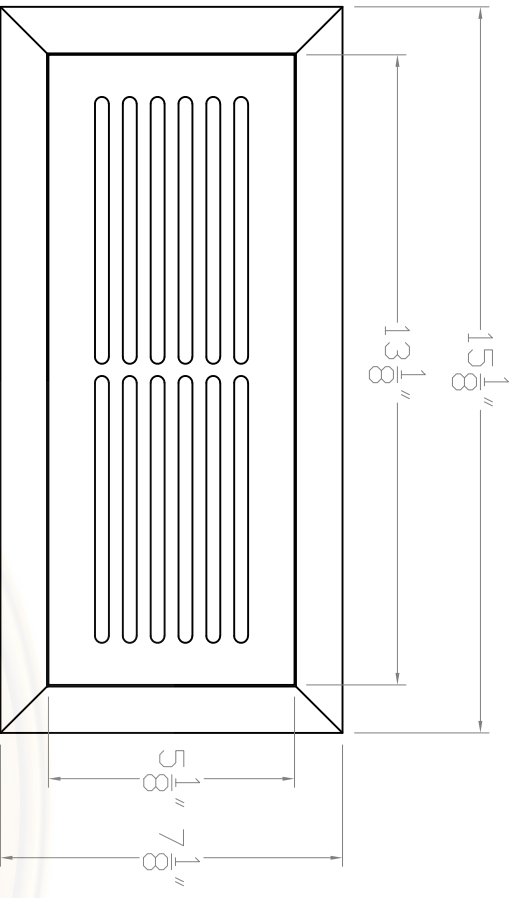

Baird Bros.
 4" x 12"
 Register Cover w/ Frame

A FRONT VIEW
 Scale: 1:3

B BACK VIEW
 Scale: 1:3

Note:
 * 48 sq. in (nominal) Duct Opening
 * 19.1 sq. in Grill Opening
 * 39% Grill Opening to Duct Opening