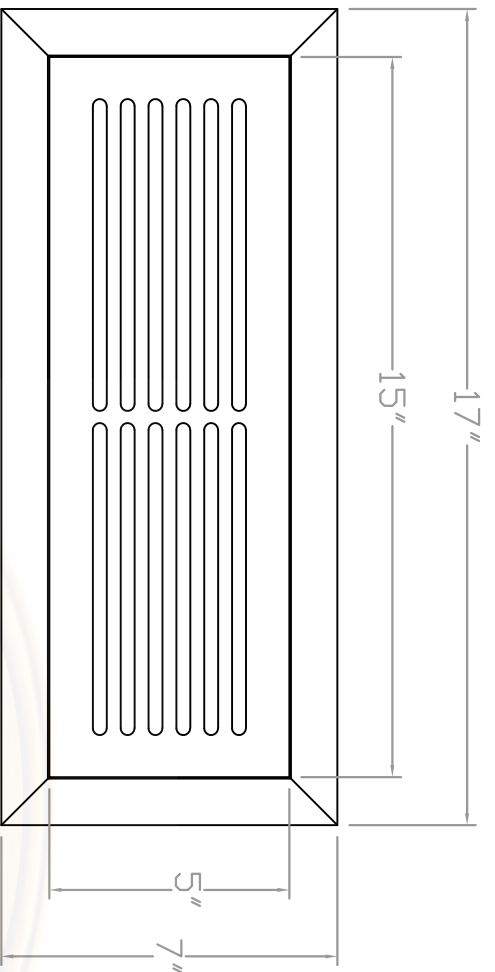

Baird Bros.  
 4" x 14"  
 Register Cover w/ Frame

**A** FRONT VIEW

Scale: 1:3

**B** BACK VIEW

Scale: 1:3

**Note:**

- \* Fits 4" x 14" (nominal) Duct Size
- \* 56 sq. in (nominal) Duct Opening
- \* 22.6 sq. in Grill Opening
- \* 40% Grill Opening to Duct Opening