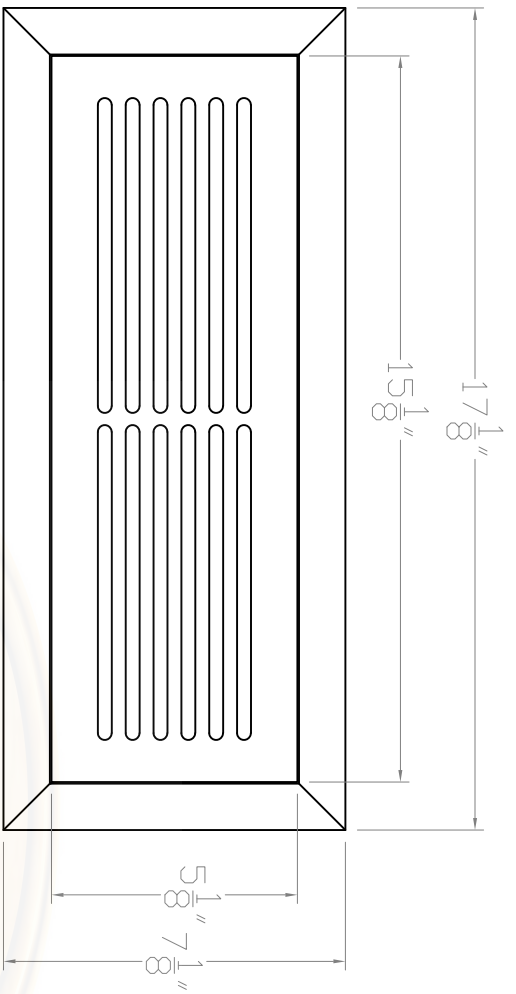

Baird Bros.  
 4" x 14"  
 Register Cover w/ Frame

**A** FRONT VIEW  
 Scale: 1:3

**B** BACK VIEW  
 Scale: 1:3

**Note:**  
 \* 56 sq. in (nominal) Duct Opening  
 \* 22.6 sq. in Grill Opening  
 \* 40% Grill Opening to Duct Opening