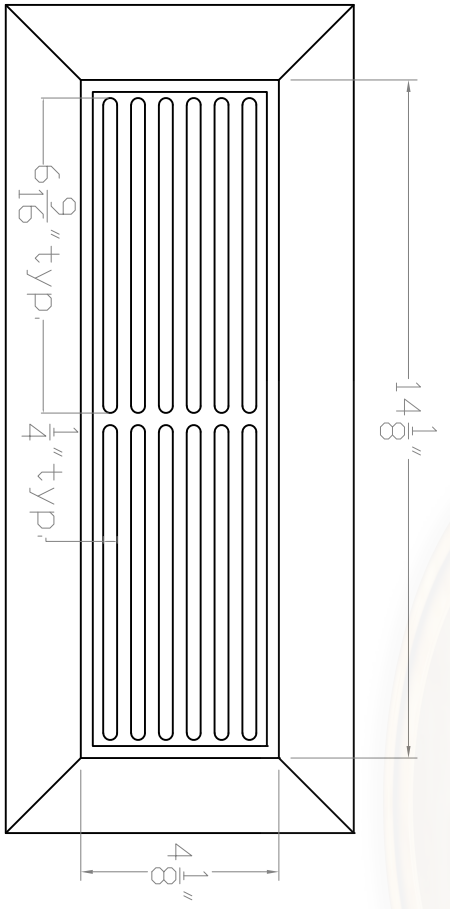

Baird Bros.  
 4" x 14"  
 Register Cover w/ Frame

**A** FRONT VIEW  
 Scale: 1:3

**B** BACK VIEW  
 Scale: 1:3

**Note:**  
 \* 56 sq. in (nominal) Duct Opening  
 \* 22.6 sq. in Grill Opening  
 \* 40% Grill Opening to Duct Opening