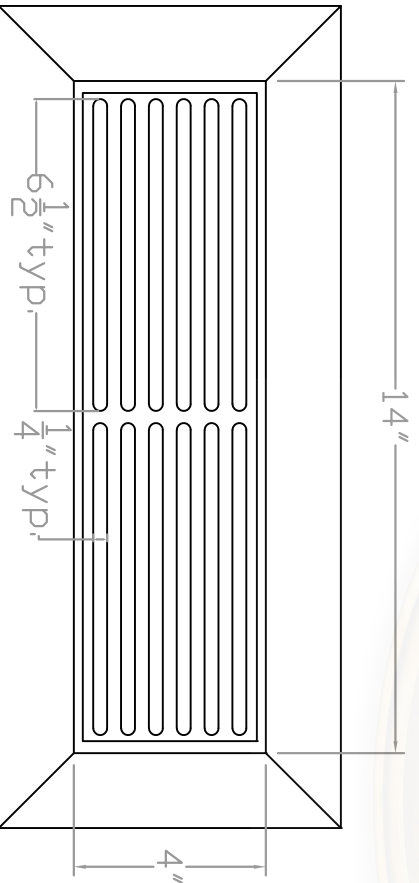

Baird Bros.  
 4" x 14"  
 Register Cover w/ Frame

**A** FRONT VIEW

Scale: 1:3

**B** BACK VIEW

Scale: 1:3

**Note:**

- \* Fits 4" x 14" (nominal) Duct Size
- \* 56 sq. in (nominal) Duct Opening
- \* 22.6 sq. in Grill Opening
- \* 40% Grill Opening to Duct Opening