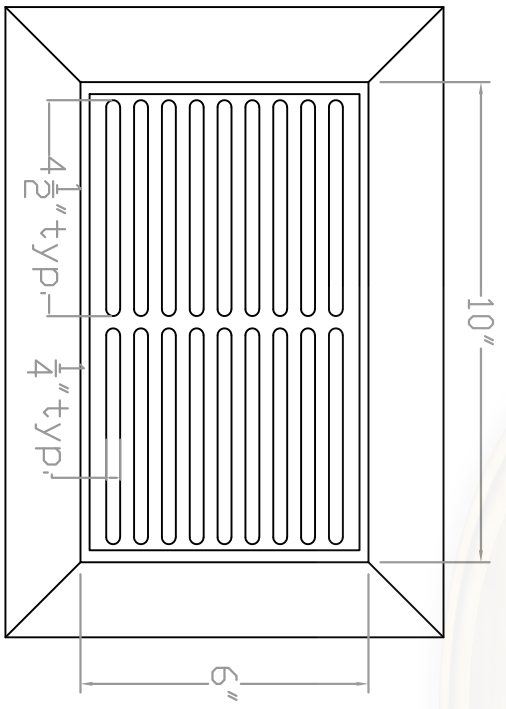

Baird Bros.  
 6" x 10"  
 Register Cover w/ Frame

A

FRONT VIEW

Scale: 1:3

B

BACK VIEW

Scale: 1:3

Note:

- \* Fits 6" x 10" (nominal) Duct Size
- \* 60 sq. in (nominal) Duct Opening
- \* 23.4 sq. in Grill Opening
- \* 39% Grill Opening to Duct Opening

**BAIRD BROTHERS FINE HARDWARES**  
 Baird Brothers Fine Hardwoods  
 Baird Brothers Sawmill Inc. www.BairdBrothers.com  
 7060 Croy Rd. Canfield, OH 44406  
 (330) 533-3122 (800) 732-1697