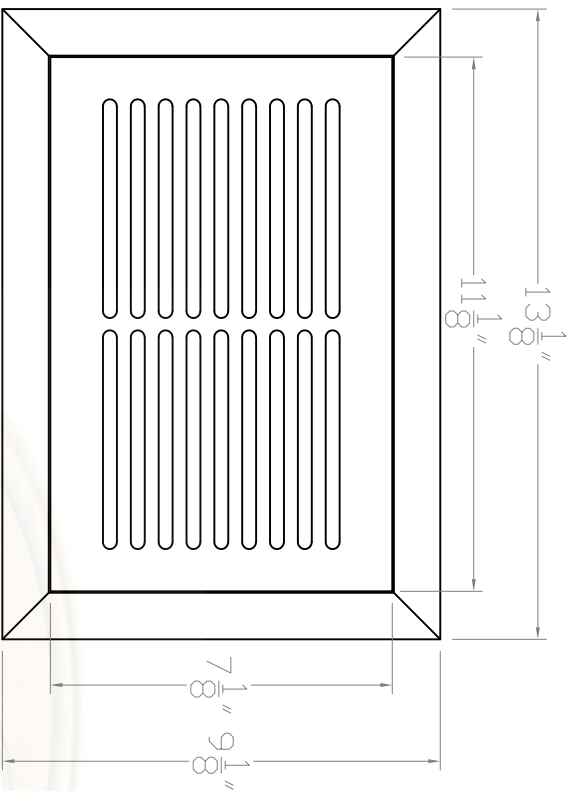

Baird Bros.  
 6" x 10"  
 Register Cover w/ Frame

**Note:**

- \* 60 sq. in (nominal) Duct Opening
- \* 23.4 sq. in Grill Opening
- \* 39% Grill Opening to Duct Opening

**Baird Brothers Fine Hardwoods**  
 Baird Brothers Sawmill Inc. www.BairdBrothers.com  
 7060 Croy Rd. Canfield, OH 44406  
 (330) 533-3122 (800) 732-1697

DATE:	1/16/17	DRAWN BY:	JEC	SHEET:	1 OF 1
SCALE:	1:3	REV		REV DATE:	
DRAWING #:	WRF 610	THIS DRAWING IS PROPERTY OF BAIRD BROTHERS SAWMILL INC.			