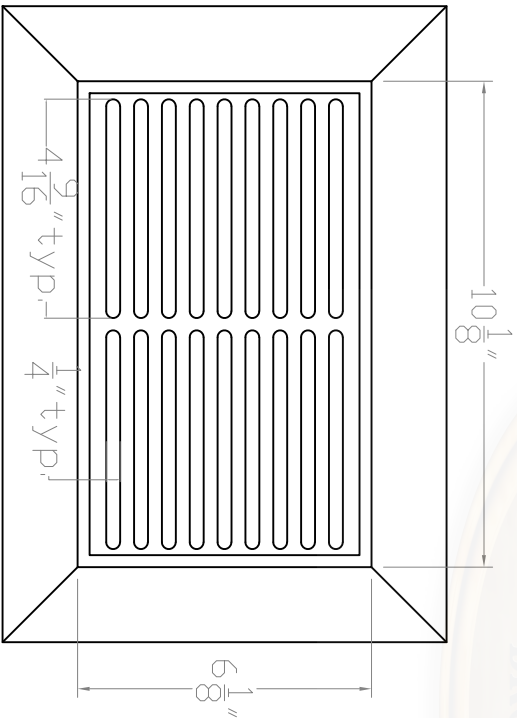

Baird Bros.  
 6" x 10"  
 Register Cover w/ Frame

**Note:**

- \* 60 sq. in (nominal) Duct Opening
- \* 23.4 sq. in Grill Opening
- \* 39% Grill Opening to Duct Opening

**Baird Brothers Fine Hardwoods**  
 Baird Brothers Sawmill Inc. www.BairdBrothers.com  
 7060 Croy Rd. Canfield, OH 44406  
 (330) 533-3122 (800) 732-1697

DATE:	1/16/17	DRAWN BY:	JEC	SHEET:	1 OF 1
SCALE:	1:3	REV		REV DATE:	
DRAWING #:	WRF 610	THIS DRAWING IS PROPERTY OF BAIRD BROTHERS SAWMILL INC.			