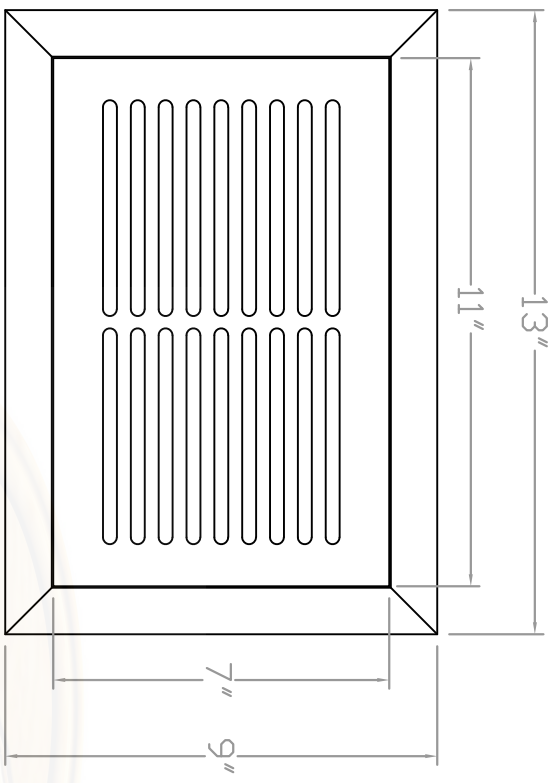

Baird Bros.  
 6" x 10"  
 Register Cover w/ Frame

A

FRONT VIEW

Scale: 1:3

B

BACK VIEW

Scale: 1:3

Note:

- \* Fits 6" x 10" (nominal) Duct Size
- \* 60 sq. in (nominal) Duct Opening
- \* 23.4 sq. in Grill Opening
- \* 39% Grill Opening to Duct Opening

**BAIRD BROTHERS FINE HARDWARES**  
 Baird Brothers Fine Hardwoods  
 Baird Brothers Sawmill Inc. www.BairdBrothers.com  
 7060 Croy Rd. Canfield, OH 44406  
 (330) 533-3122 (800) 732-1697