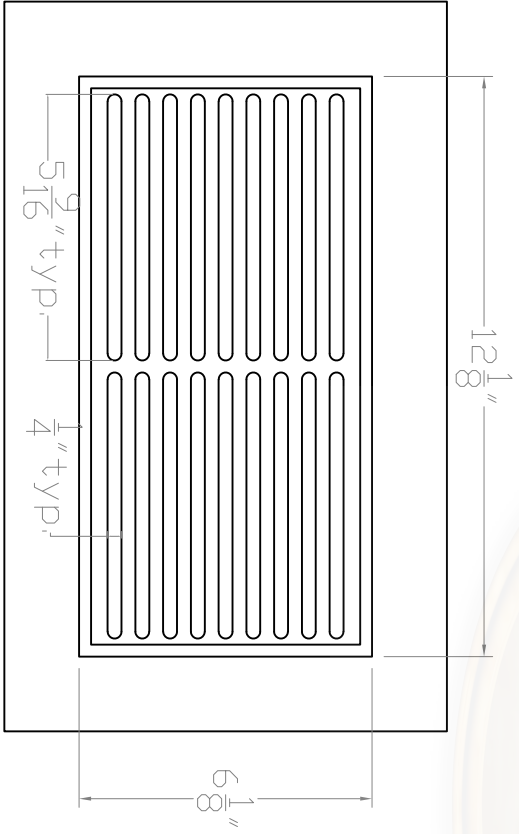

Baird Bros.
 6" x 12"
 Register Cover w/ Frame

A FRONT VIEW
 Scale: 1:3

B BACK VIEW
 Scale: 1:3

Note:
 * 72 sq. in (nominal) Duct Opening
 * 28.7 sq. in Grill Opening
 * 39% Grill Opening to Duct Opening