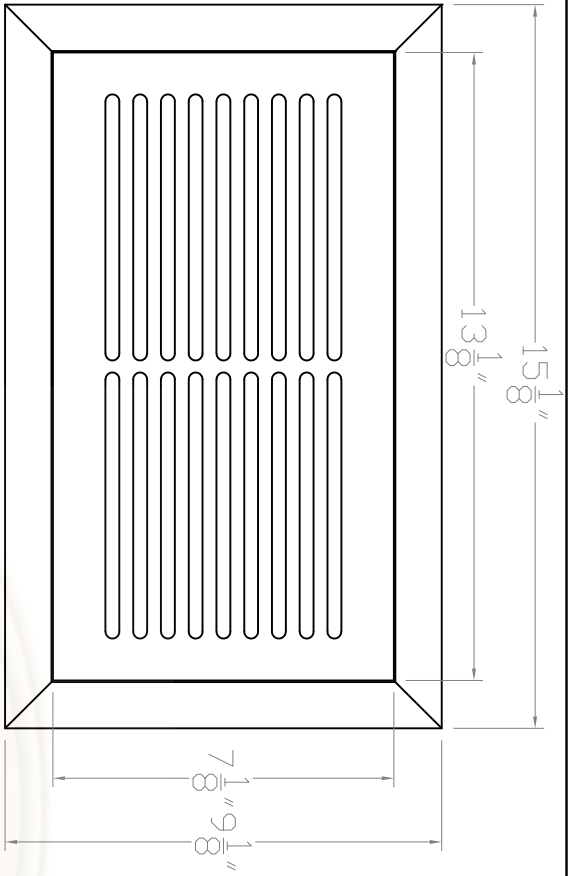

Baird Bros.
 6" x 12"
 Register Cover w/ Frame

A FRONT VIEW
 Scale: 1:3

B BACK VIEW
 Scale: 1:3

Note:
 * 72 sq. in (nominal) Duct Opening
 * 28.7 sq. in Grill Opening
 * 39% Grill Opening to Duct Opening