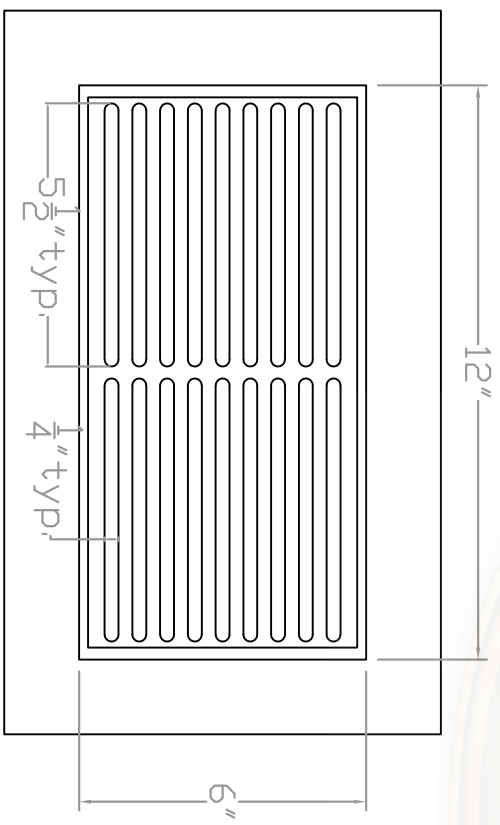

Baird Bros.
 6" x 12"
 Register Cover w/ Frame

A FRONT VIEW
 Scale: 1:3

B BACK VIEW
 Scale: 1:3

- Note:**
- * Fits 6" x 12" (nominal) Duct Size
 - * 72 sq. in (nominal) Duct Opening
 - * 28.7 sq. in Grill Opening
 - * 39% Grill Opening to Duct Opening