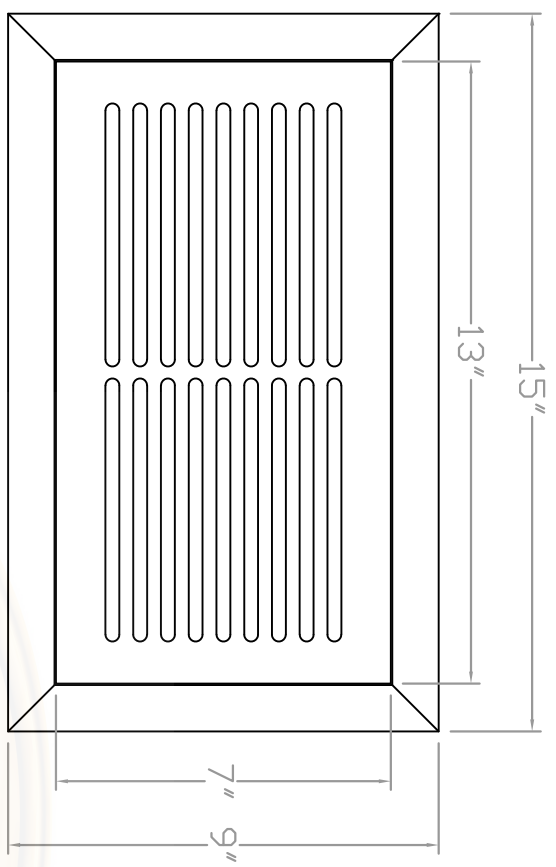

Baird Bros.
 6" x 12"
 Register Cover w/ Frame

A FRONT VIEW
 Scale: 1:3

B BACK VIEW
 Scale: 1:3

- Note:**
- * Fits 6" x 12" (nominal) Duct Size
 - * 72 sq. in (nominal) Duct Opening
 - * 28.7 sq. in Grill Opening
 - * 39% Grill Opening to Duct Opening