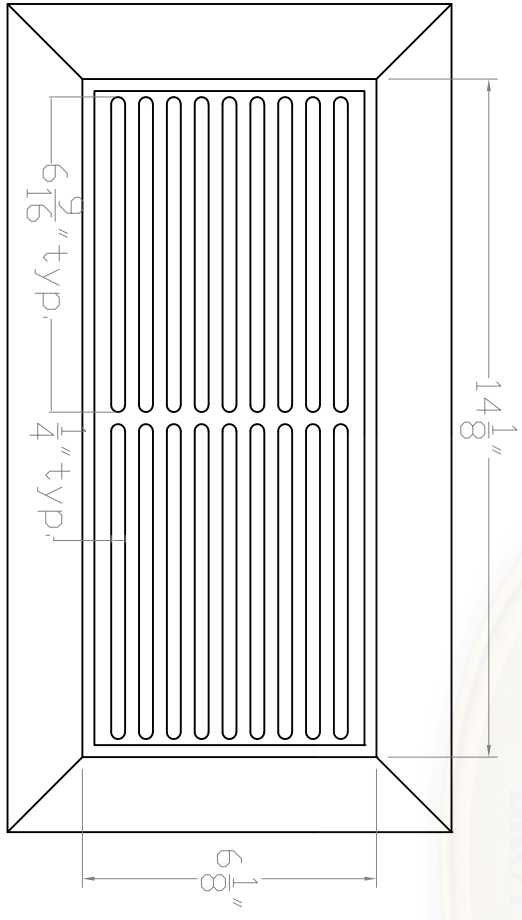

Baird Bros.
 6" x 14"
 Register Cover w/ Frame

A FRONT VIEW
 Scale: 1:3

B BACK VIEW
 Scale: 1:3

Note:
 * 84 sq. in (nominal) Duct Opening
 * 33.9 sq. in Grill Opening
 * 40% Grill Opening to Duct Opening