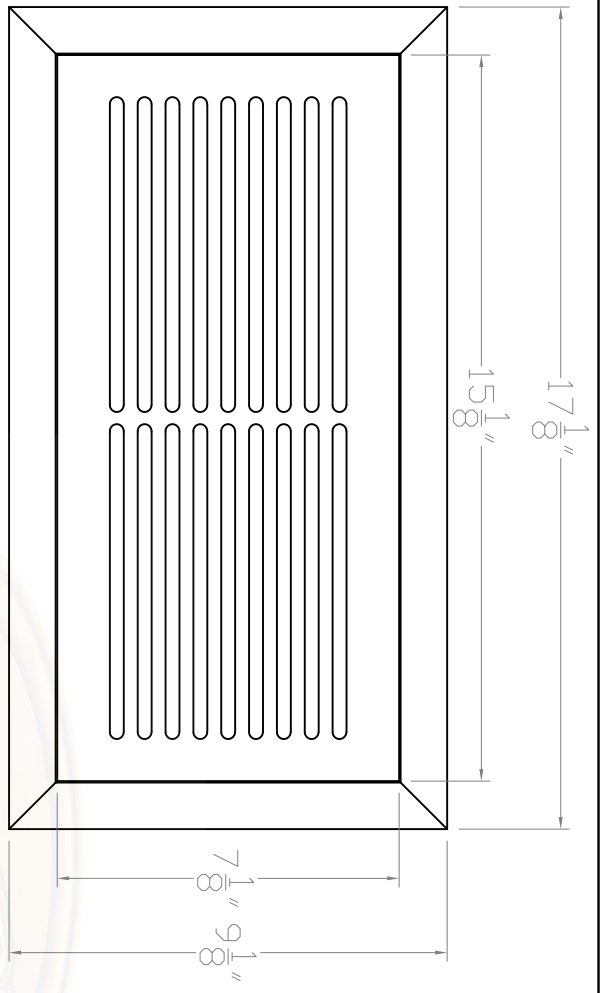

Baird Bros.
 6" x 14"
 Register Cover w/ Frame

A FRONT VIEW
 Scale: 1:3

B BACK VIEW
 Scale: 1:3

Note:
 * 84 sq. in (nominal) Duct Opening
 * 33.9 sq. in Grill Opening
 * 40% Grill Opening to Duct Opening