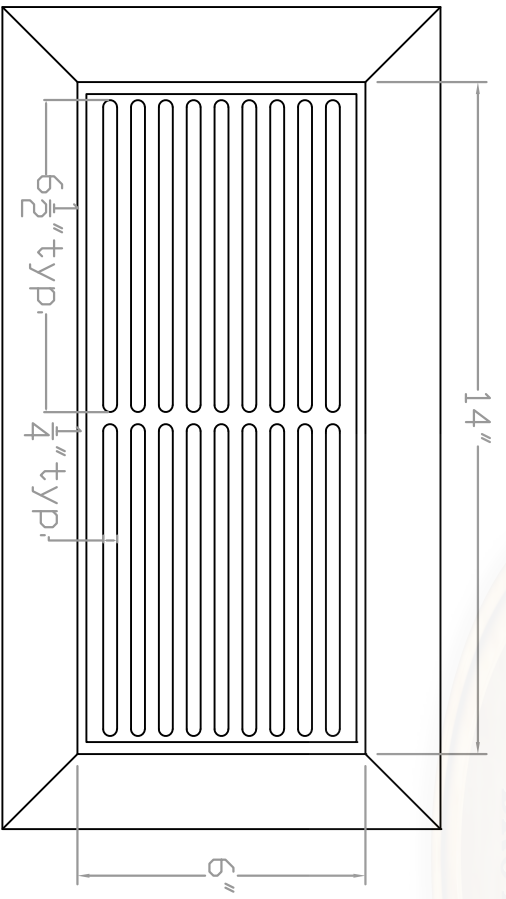

Baird Bros.
 6" x 14"
 Register Cover w/ Frame

A FRONT VIEW
 Scale: 1:3

B BACK VIEW
 Scale: 1:3

Note:

- * Fits 6" x 14" (nominal) Duct Size
- * 84 sq. in (nominal) Duct Opening
- * 33.9 sq. in Grill Opening
- * 40% Grill Opening to Duct Opening