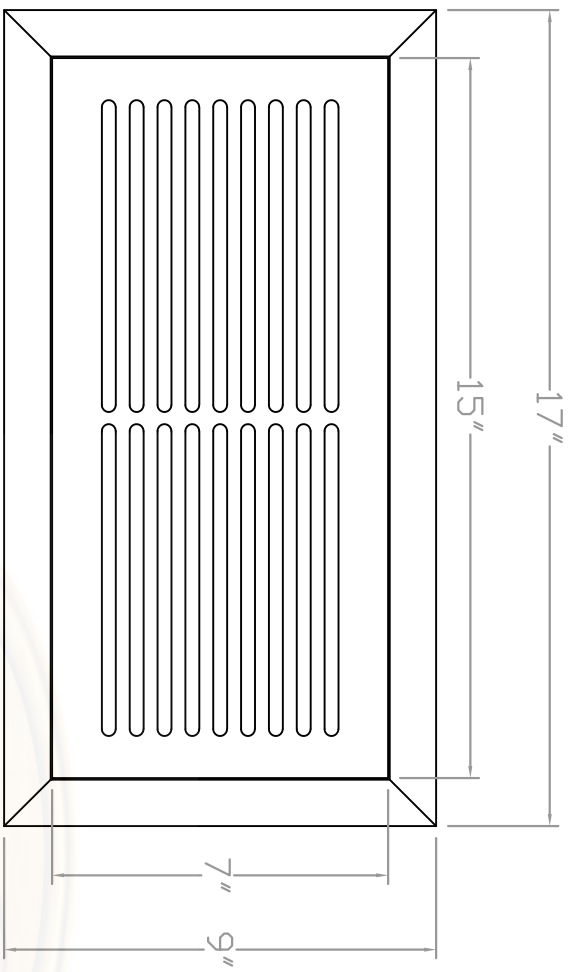

Baird Bros.  
6" x 14"  
Register Cover w/ Frame

**A** FRONT VIEW  
Scale: 1:3

**B** BACK VIEW  
Scale: 1:3

- Note:
- \* Fits 6" x 14" (nominal) Duct Size
  - \* 84 sq. in (nominal) Duct Opening
  - \* 33.9 sq. in Grill Opening
  - \* 40% Grill Opening to Duct Opening