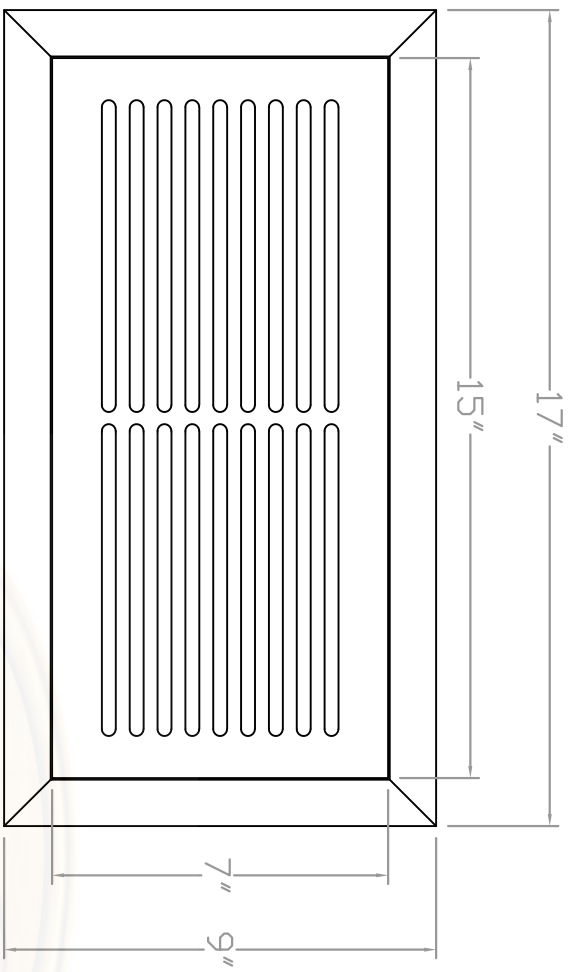

Baird Bros.
 6" x 14"
 Register Cover w/ Frame

A FRONT VIEW
 Scale: 1:3

B BACK VIEW
 Scale: 1:3

Note:

- * Fits 6" x 14" (nominal) Duct Size
- * 84 sq. in (nominal) Duct Opening
- * 33.9 sq. in Grill Opening
- * 40% Grill Opening to Duct Opening