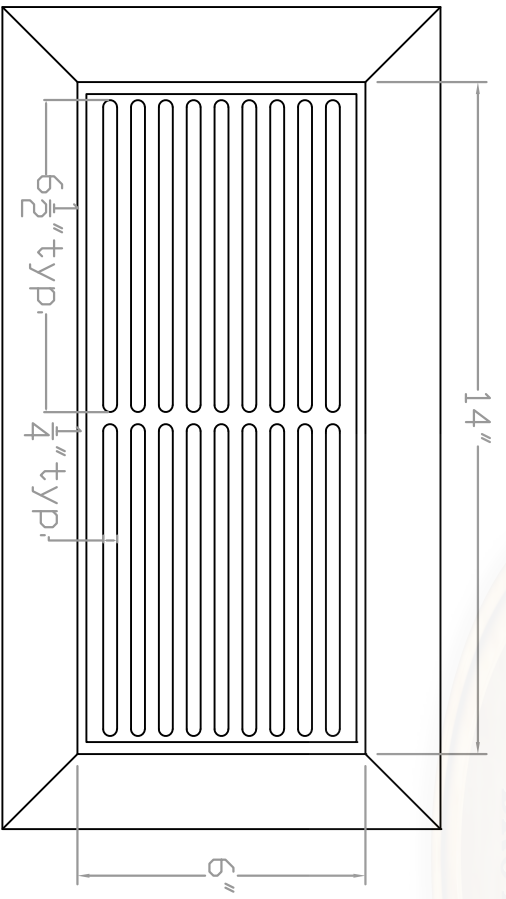

Baird Bros.  
6" x 14"  
Register Cover w/ Frame

**A** FRONT VIEW  
Scale: 1:3

**B** BACK VIEW  
Scale: 1:3

- Note:
- \* Fits 6" x 14" (nominal) Duct Size
  - \* 84 sq. in (nominal) Duct Opening
  - \* 33.9 sq. in Grill Opening
  - \* 40% Grill Opening to Duct Opening