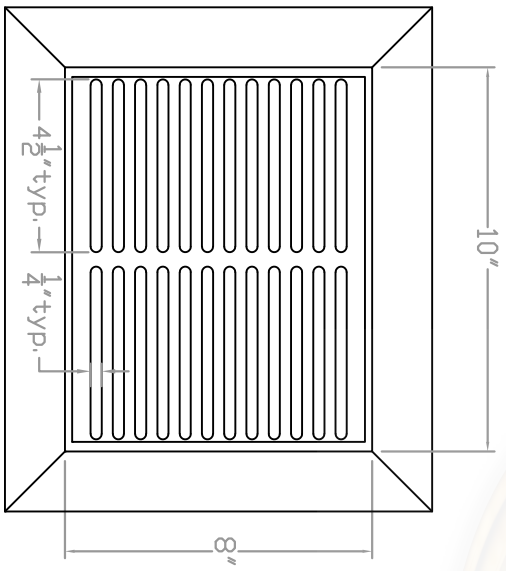

Baird Bros.
8" x 10" Register Cover
w/ Frame

A
FRONT VIEW

Scale: 1:3

B
BACK VIEW

Scale: 1:3

Note:

- * Fits 8" x 10" (nominal) Duct Size
- * 80 sq. in (nominal) Duct Opening
- * 30.9 sq. in Grill Opening
- * 39% Grill Opening to Duct Opening