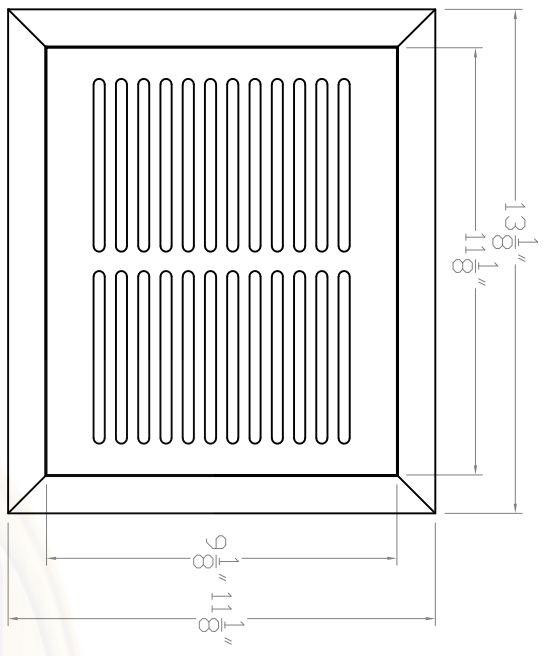

Baird Bros.
 8" x 10"
 Register Cover w/ Frame

A

FRONT VIEW

Scale: 1:3

B

BACK VIEW

Scale: 1:3

Note:

- * 80 sq. in (nominal) Duct Opening
- * 30.9 sq. in Grill Opening
- * 39% Grill Opening to Duct Opening

Baird Brothers Fine Hardwoods
 Baird Brothers Sawmill Inc. www.BairdBrothers.com
 7060 Croy Rd. Canfield, OH 44406
 (330) 533-3122 (800) 732-1697