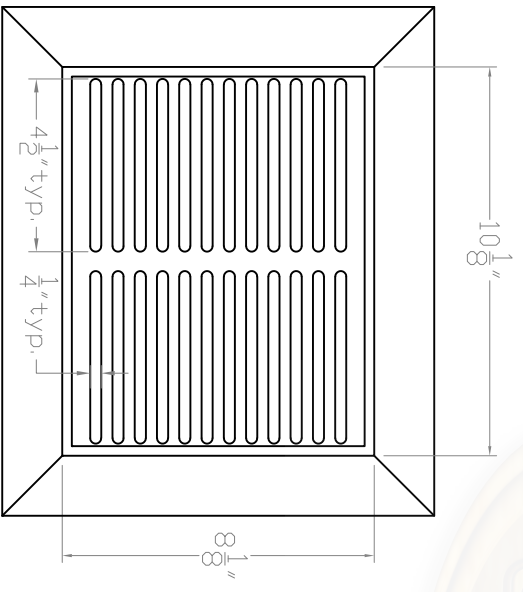

Baird Bros.
 8" x 10"
 Register Cover w/ Frame

A

FRONT VIEW

Scale: 1:3

B

BACK VIEW

Scale: 1:3

Note:

- * 80 sq. in (nominal) Duct Opening
- * 30.9 sq. in Grill Opening
- * 39% Grill Opening to Duct Opening

Baird Brothers Fine Hardwoods
 Baird Brothers Sawmill Inc. www.BairdBrothers.com
 7060 Croy Rd. Canfield, OH 44406
 (330) 533-3122 (800) 732-1697