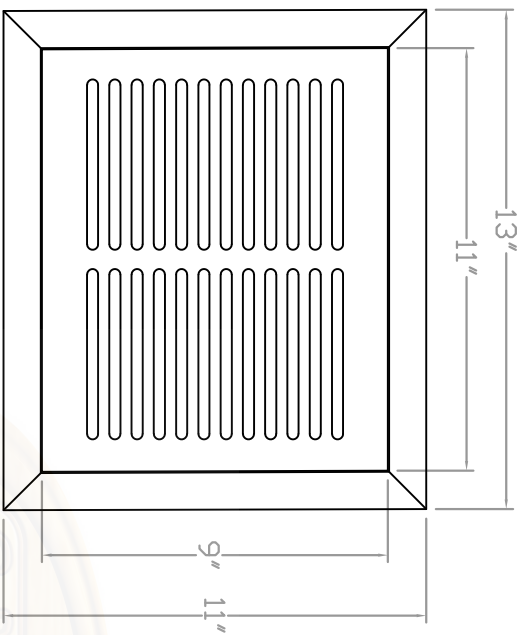

Baird Bros.
8" x 10" Register Cover
w/ Frame

A
FRONT VIEW

Scale: 1:3

B
BACK VIEW

Scale: 1:3

Note:

- * Fits 8" x 10" (nominal) Duct Size
- * 80 sq. in (nominal) Duct Opening
- * 30.9 sq. in Grill Opening
- * 39% Grill Opening to Duct Opening