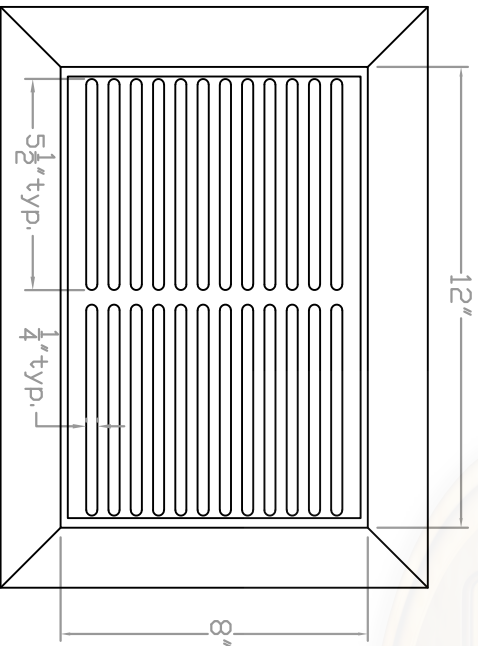

A FRONT VIEW

Scale: 1:3

B BACK VIEW

Scale: 1:3

Baird Bros.
8" x 12"
Register Cover w/ Frame

Note:
 * Fits 8" x 12" (nominal) Duct Size
 * 96 sq. in (nominal) Duct Opening
 * 37.8 sq. in Grill Opening
 * 39% Grill Opening to Duct Opening