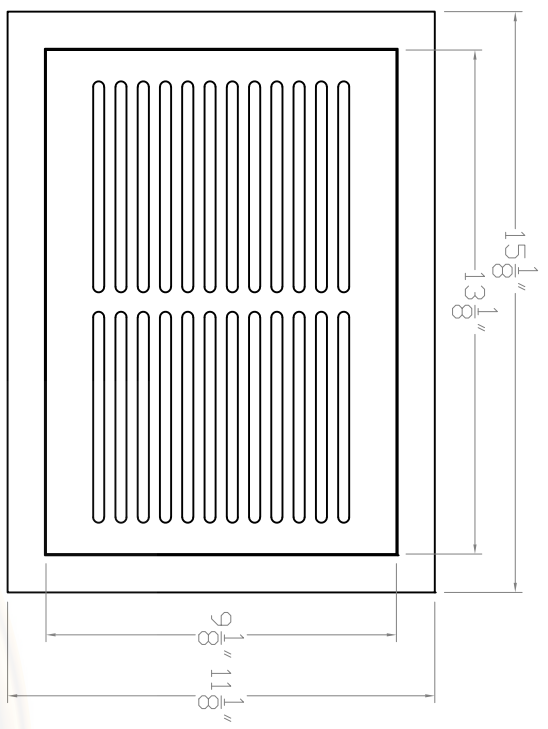

Baird Bros.
 8" x 12"
 Register Cover w/ Frame

A

FRONT VIEW

Scale: 1:3

B

BACK VIEW

Scale: 1:3

- Note:
- * 96 sq. in (nominal) Duct Opening
 - * 37.8 sq. in Grill Opening
 - * 39% Grill Opening to Duct Opening