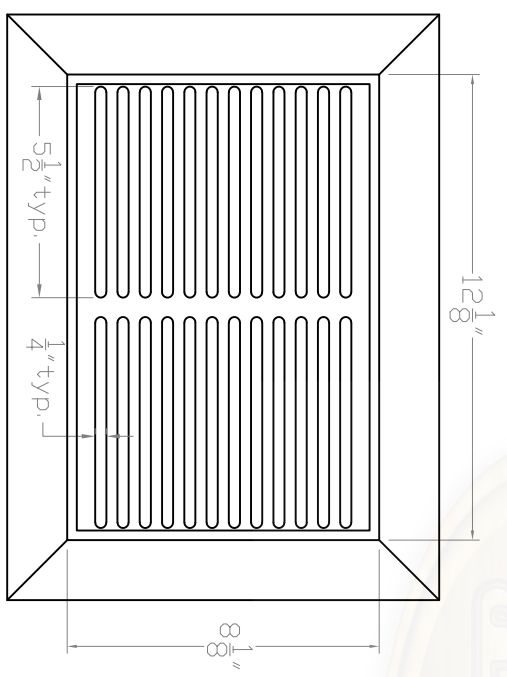

Baird Bros.
 8" x 12"
 Register Cover w/ Frame

A

FRONT VIEW

Scale: 1:3

B

BACK VIEW

Scale: 1:3

- Note:
- * 96 sq. in (nominal) Duct Opening
 - * 37.8 sq. in Grill Opening
 - * 39% Grill Opening to Duct Opening