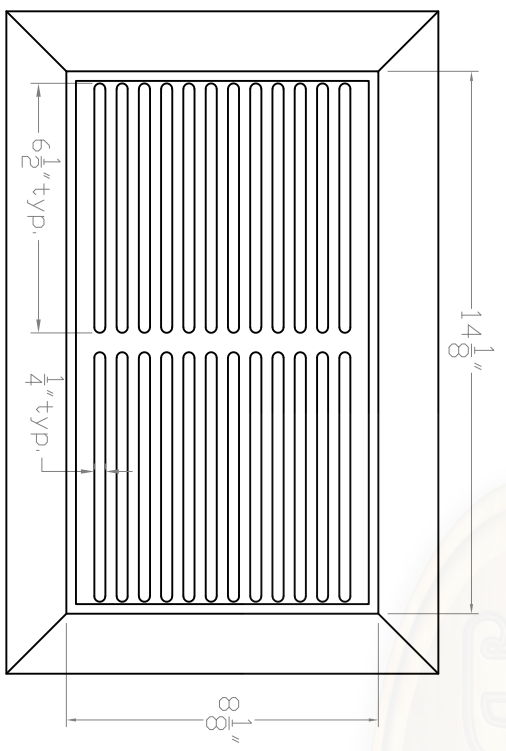

**A**

**FRONT VIEW**

Scale: 1:3

**B**

**BACK VIEW**

Scale: 1:3

Baird Bros.  
8" x 14"  
Register Cover w/ Frame

**Note:**  
 \* 112 sq. in (nominal) Duct Opening  
 \* 44.8 sq. in Grill Opening  
 \* 40% Grill Opening to Duct Opening