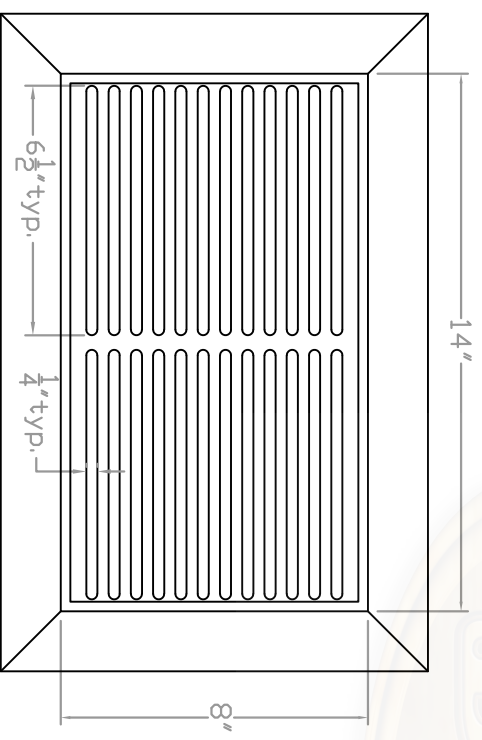

A

FRONT VIEW

Scale: 1:3

Baird Bros.
8" x 14"
Register Cover w/ Frame

B

BACK VIEW

Scale: 1:3

Note:

- * Fits 8" x 14" (nominal) Duct Size
- * 112 sq. in (nominal) Duct Opening
- * 44.8 sq. in Grill Opening
- * 40% Grill Opening to Duct Opening

Baird Brothers Fine Hardwoods
Baird Brothers Sawmill Inc. www.BairdBrothers.com
7060 Croy Rd. Canfield, OH 44406
(330) 533-3122 (800) 732-1697

DATE:	1/16/17	DRAWN BY:	JEC	SHEET:	1 OF 1
SCALE:	1:3	REV		REV DATE:	
DRAWING #:	WRF 814	THIS DRAWING IS PROPERTY OF BAIRD BROTHERS SAWMILL INC.			