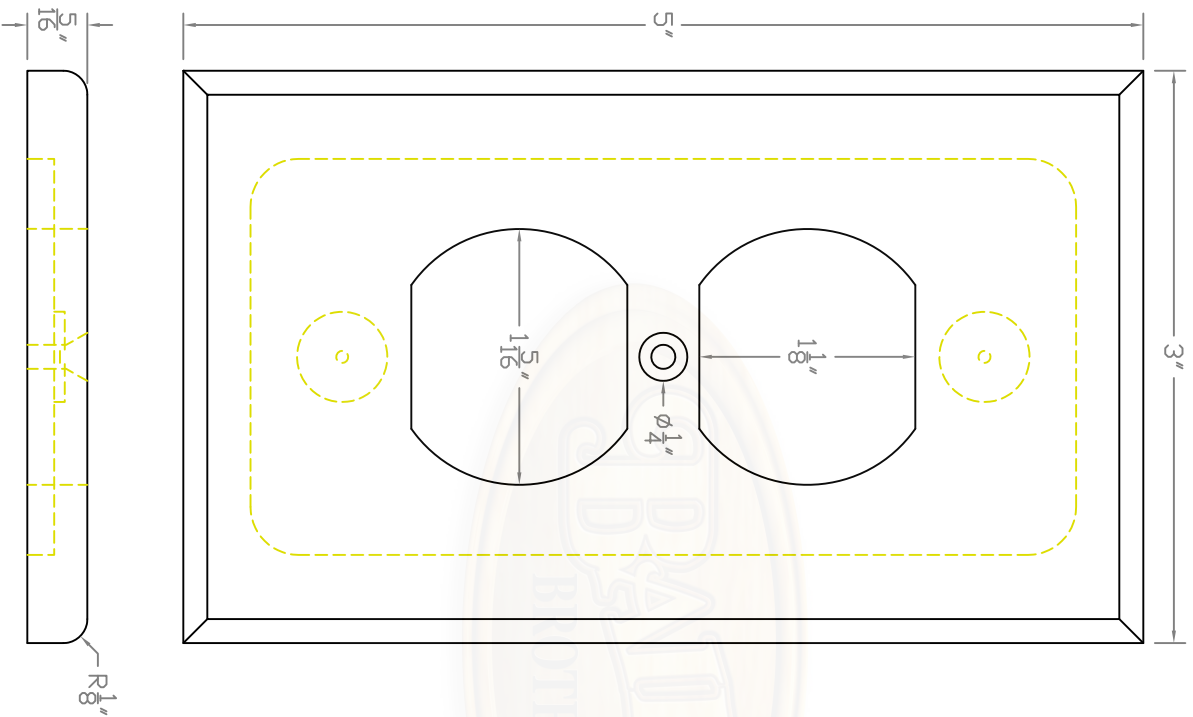

SP1000 (FACE VIEW)

Baird Bros.
SP1000 Face View

Baird Brothers Fine Hardwoods
 Baird Brothers Sawmill Inc. www.BairdBrothers.com
 7060 Croy Rd. Canfield, OH 44406
 (330) 533-3122 (800) 732-1697

DATE: 6/11/18	DRAWN BY: JEC	SHEET: 1 of 2
SCALE: 1:1	REV	REV DATE:
DRAWING #: SP1000	REV BY:	REV BY:

DATE:	6/11/18	DRAWN BY:	JEC	SHEET:	2 of 2
SCALE:	1:1	REV		REV BY:	
DRAWING #:	SP1000				
THIS DRAWING IS PROPERTY OF BAIRD BROTHERS SAWMILL INC.					