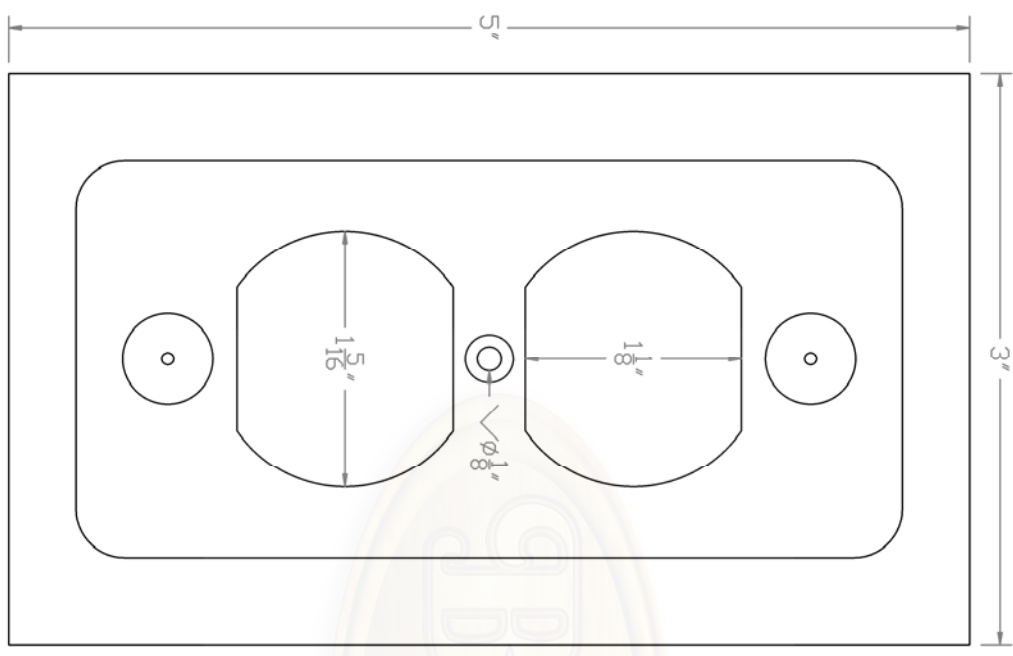

Baird Bros.
SP1000 Back View

SP1000 (BACK VIEW)

Baird Brothers Fine Hardwoods
Baird Brothers Sawmill Inc. www.BairdBrothers.com
7060 Croy Rd. Canfield, OH 44406
(330) 533-3122 (800) 732-1697

DATE:	6/11/18	DRAWN BY:	JEC	SHEET:	2 of 2
SCALE:	1:1	REV		REV BY:	
DRAWING #:	SP1000				
THIS DRAWING IS PROPERTY OF BAIRD BROTHERS SAWMILL INC.