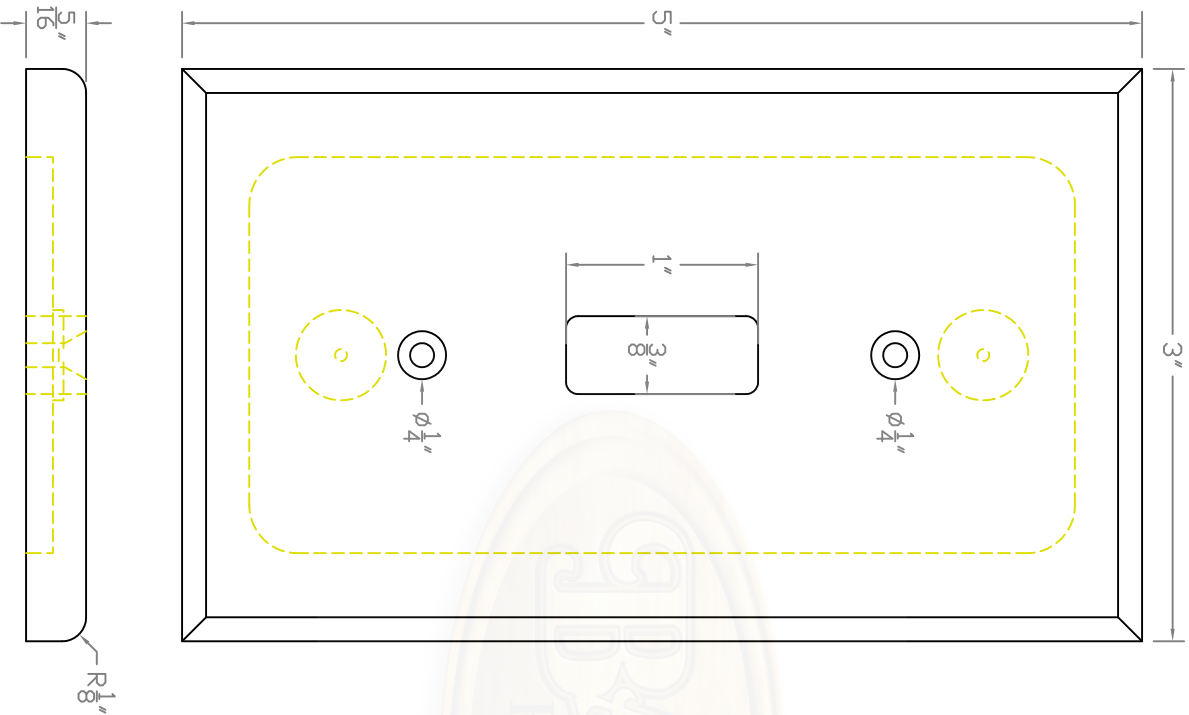

SP1010 (FACE VIEW)

Baird Bros.
SP1010 Face View

Baird Brothers Fine Hardwoods
 Baird Brothers Sawmill Inc. www.BairdBrothers.com
 7060 Croy Rd. Canfield, OH 44406
 (330) 533-3122 (800) 732-1697

DATE: 6/11/18 DRAWN BY: JEC SHEET: 1 of 2

SCALE: 1:1 REV: REV DATE: REV BY:

DRAWING #: SP1010 THIS DRAWING IS PROPERTY OF BAIRD BROTHERS SAWMILL INC.

SP1010 (BACK VIEW)

Baird Bros.
SP1010 Back View

BAIRD BROTHERS
FINE HARDWARES

Baird Brothers Fine Hardwoods
Baird Brothers Sawmill Inc. www.BairdBrothers.com
7060 Croy Rd. Canfield, OH 44406
(330) 533-3122 (800) 732-1697

DATE:	6/11/18	DRAWN BY:	JEC	SHEET:	2 of 2
SCALE:	1:1	REV:		REV DATE:	
DRAWING #:	SP1010		THIS DRAWING IS PROPERTY OF BAIRD BROTHERS SAWMILL INC.		