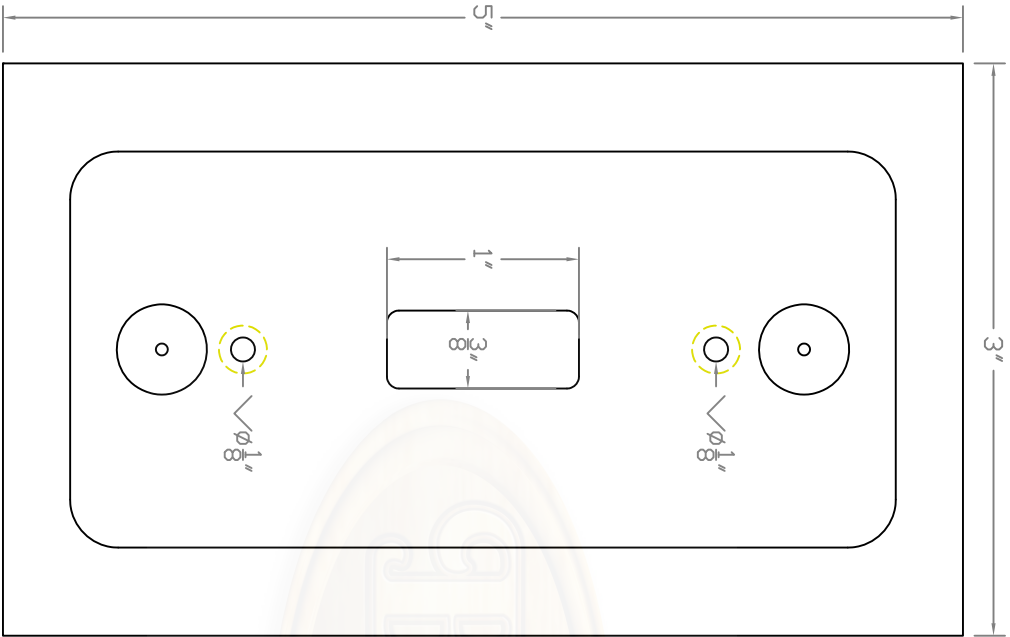

SP1010 (FACE VIEW)

Baird Bros.
SP1010 Face View

Baird Brothers Fine Hardwoods
 Baird Brothers Sawmill Inc. www.BairdBrothers.com
 7060 Croy Rd. Canfield, OH 44406
 (330) 533-3122 (800) 732-1697

DATE: 6/11/18 DRAWN BY: JEC SHEET: 1 of 2

SCALE: 1:1 REV: REV DATE: REV BY:

DRAWING #: SP1010 THIS DRAWING IS PROPERTY OF BAIRD BROTHERS SAWMILL INC.

SP1010 (BACK VIEW)

Baird Bros.
SP1010 Back View

BAIRD BROTHERS
FINE HARDWARES

Baird Brothers Fine Hardwoods
Baird Brothers Sawmill Inc. www.BairdBrothers.com
7060 Croy Rd. Canfield, OH 44406
(330) 533-3122 (800) 732-1697

DATE:	6/11/18	DRAWN BY:	JEC	SHEET:	2 of 2
SCALE:	1:1	REV:		REV DATE:	
DRAWING #:	SP1010		THIS DRAWING IS PROPERTY OF BAIRD BROTHERS SAWMILL INC.		