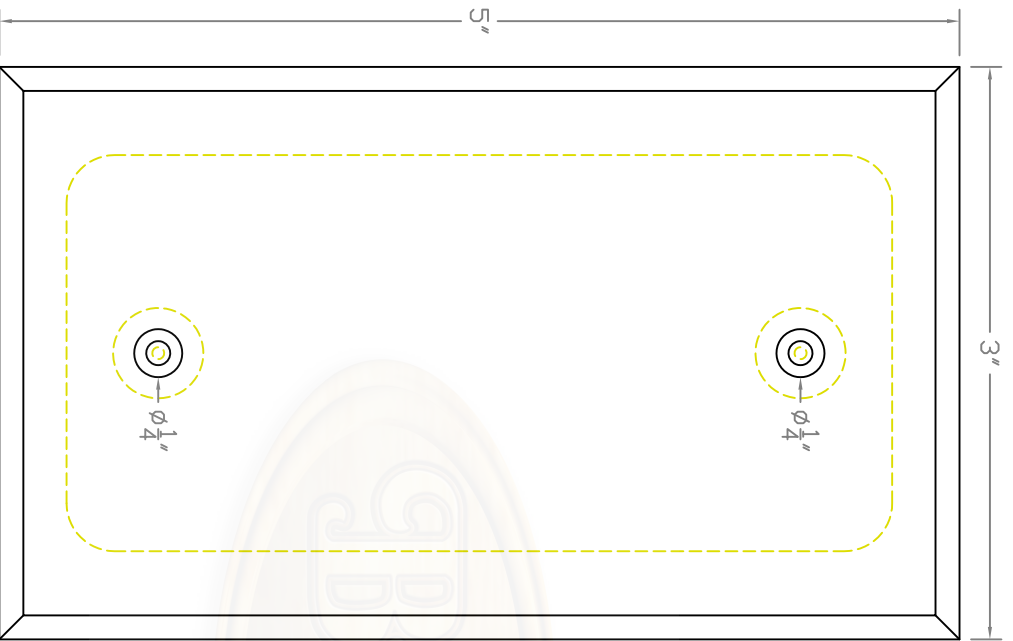

SP1020 (FACE VIEW)

Baird Bros.,
SP1020 Face View

Baird Brothers Fine Hardware
 Baird Brothers Sawmill Inc. www.BairdBrothers.com
 7060 Croy Rd. Canfield, OH 44406
 (330) 533-3122 (800) 732-1697

DATE: 6/11/18 DRAWN BY: JEC SHEET: 1 of 2

SCALE: 1:1 REV: REV DATE: REV BY:

DRAWING #: SP1020 THIS DRAWING IS PROPERTY OF BAIRD BROTHERS SAWMILL INC.

Baird Bros.,
SP1020 Back View

SP1020 (BACK VIEW)

Baird Brothers Fine Hardwoods
Baird Brothers Sawmill Inc. www.BairdBrothers.com
7060 Croy Rd. Canfield, OH 44406
(330) 533-3122 (800) 732-1697

DATE: 6/11/18 DRAWN BY: JEC SHEET: 2 of 2

SCALE: 1:1 REV: REV DATE: REV BY:

DRAWING #: SP1020 THIS DRAWING IS PROPERTY OF BAIRD BROTHERS SAWMILL INC.