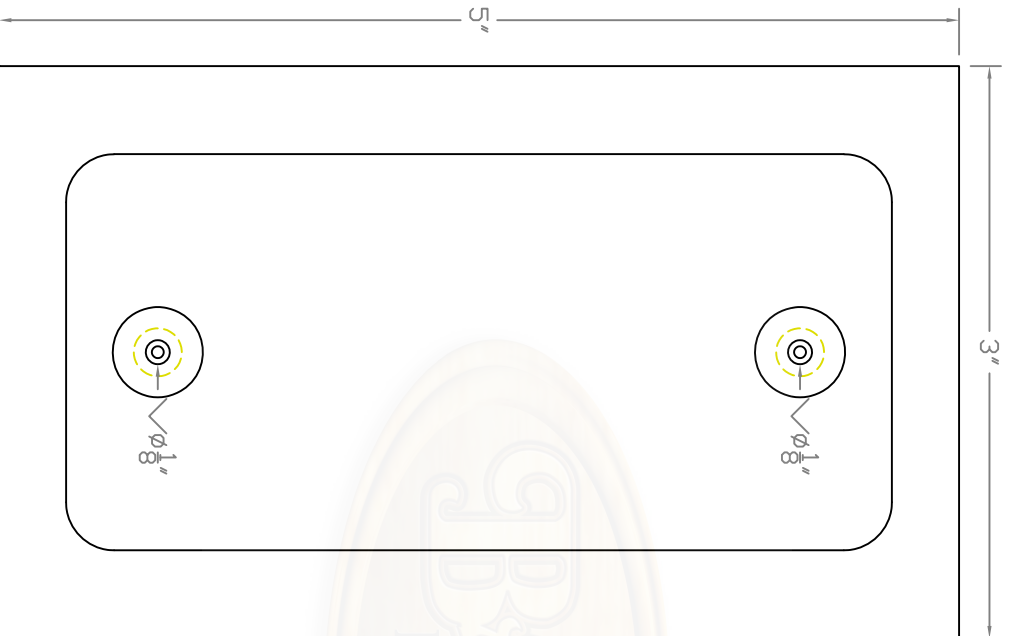

SP1020 (FACE VIEW)

Baird Bros.,
SP1020 Face View

Baird Brothers Fine Hardware
 Baird Brothers Sawmill Inc. www.BairdBrothers.com
 7060 Croy Rd. Canfield, OH 44406
 (330) 533-3122 (800) 732-1697

DATE: 6/11/18 DRAWN BY: JEC SHEET: 1 of 2

SCALE: 1:1 REV: REV DATE: REV BY:

DRAWING #: SP1020 THIS DRAWING IS PROPERTY OF BAIRD BROTHERS SAWMILL INC.

Baird Bros.,
SP1020 Back View

SP1020 (BACK VIEW)

Baird Brothers Fine Hardwoods
Baird Brothers Sawmill Inc. www.BairdBrothers.com
7060 Croy Rd. Canfield, OH 44406
(330) 533-3122 (800) 732-1697

DATE: 6/11/18 DRAWN BY: JEC SHEET: 2 of 2

SCALE: 1:1 REV: REV DATE: REV BY:

DRAWING #: SP1020 THIS DRAWING IS PROPERTY OF BAIRD BROTHERS SAWMILL INC.