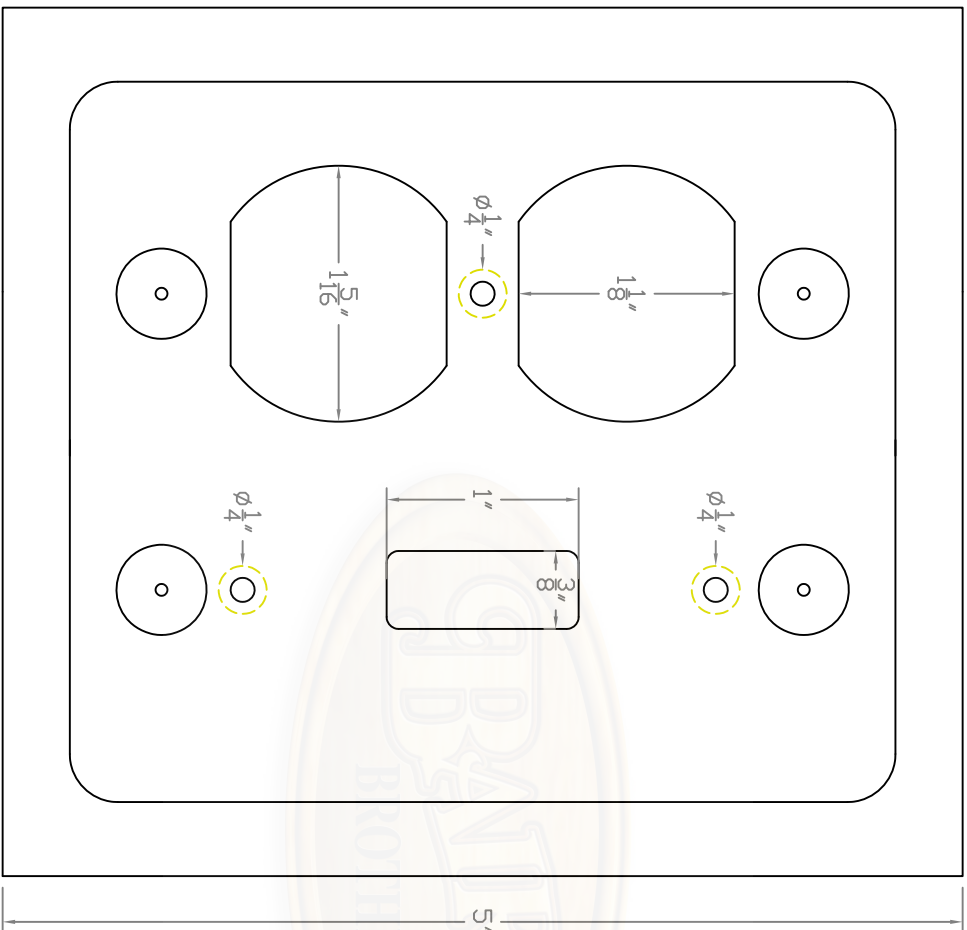

SP1030 (FACE VIEW)

4 1/2"

Baird Bros.
SP1030 Face View

BAIRD BROTHERS
FINE HARDWARES

Baird Brothers Fine Hardwoods
Baird Brothers Sawmill Inc. www.BairdBrothers.com
7060 Croy Rd. Canfield, OH 44406
(330) 533-3122 (800) 732-1697

DATE:	6/11/18	DRAWN BY:	JEC	SHEET:	1 of 2
SCALE:	1:2	REV		REV BY:	
DRAWING #:	SP1030	REV DATE:		REV BY:	

THIS DRAWING IS PROPERTY OF
BAIRD BROTHERS SAWMILL INC.

SP1030 (BACK VIEW)

4 1/2"

Baird Bros.
SP1030 Back View