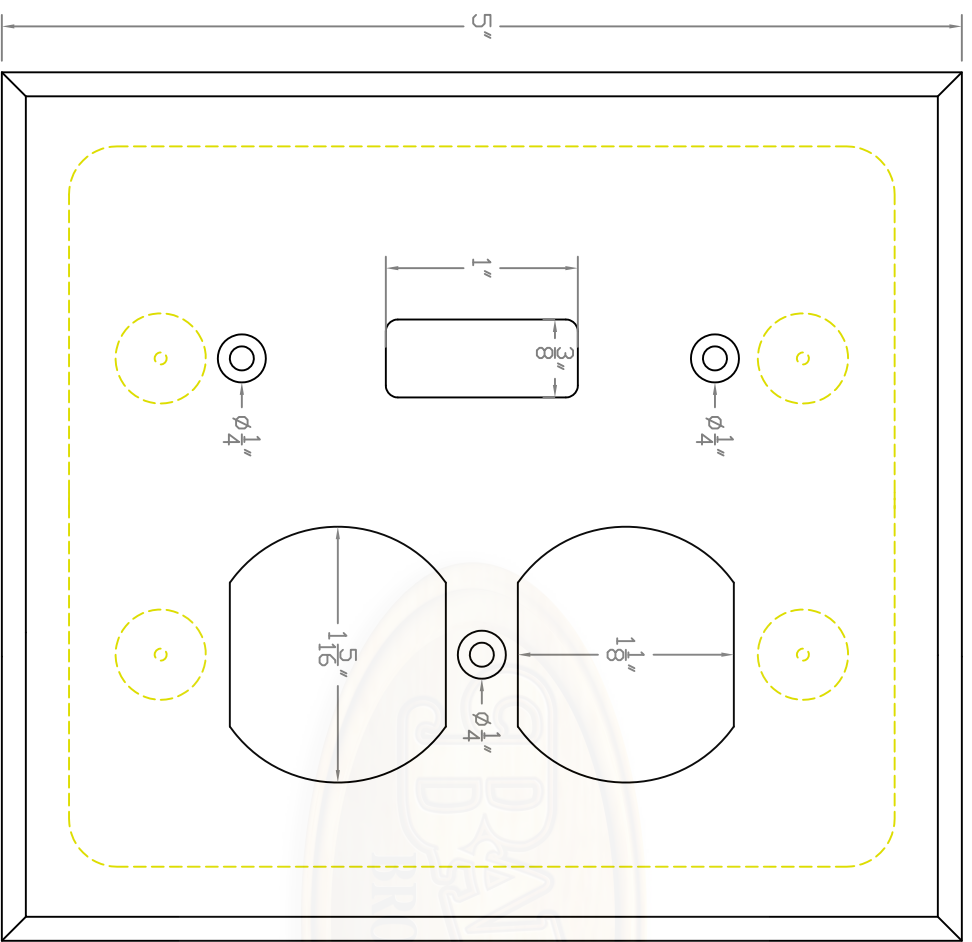

SP1030 (FACE VIEW)

4 1/2"

Baird Bros.
SP1030 Face View

BAIRD BROTHERS
FINE HARDWARES

Baird Brothers Fine Hardwoods
Baird Brothers Sawmill Inc. www.BairdBrothers.com
7060 Croy Rd. Canfield, OH 44406
(330) 533-3122 (800) 732-1697

DATE:	6/11/18	DRAWN BY:	JEC	SHEET:	1 of 2
SCALE:	1:2	REV		REV BY:	
DRAWING #:	SP1030	REV DATE:		REV BY:	

THIS DRAWING IS PROPERTY OF
BAIRD BROTHERS SAWMILL INC.

SP1030 (BACK VIEW)

4 1/2"

Baird Bros.
SP1030 Back View