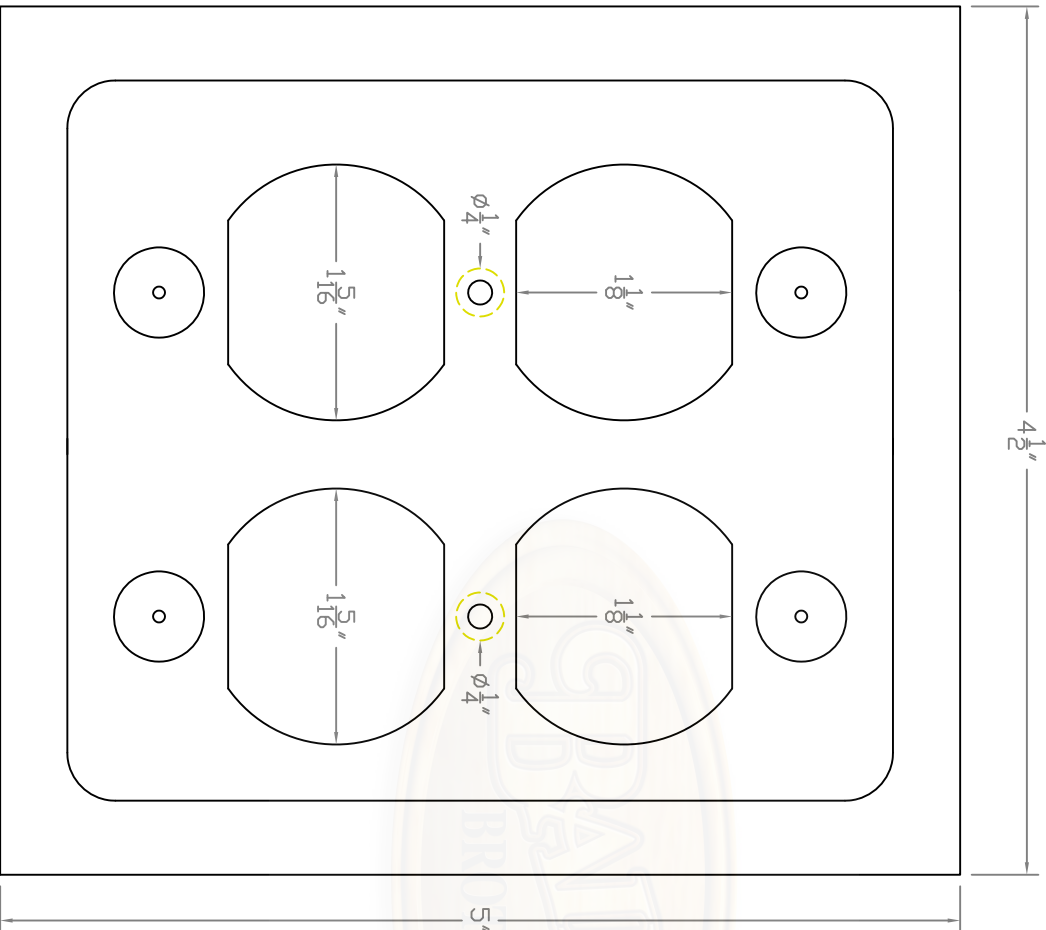

SP1040 (BACK VIEW)

Baird Bros.
SP1040 Back View

BAIRD BROTHERS
FINE HARDWARES

Baird Brothers Fine Hardwoods
Baird Brothers Sawmill Inc. www.BairdBrothers.com
7060 Croy Rd. Canfield, OH 44406
(330) 533-3122 (800) 732-1697

DATE:	6/11/18	DRAWN BY:	JEC	SHEET:	2 of 2
SCALE:	1:1	REV		REV DATE:	
DRAWING #:	SP1040		THIS DRAWING IS PROPERTY OF BAIRD BROTHERS SAWMILL INC.