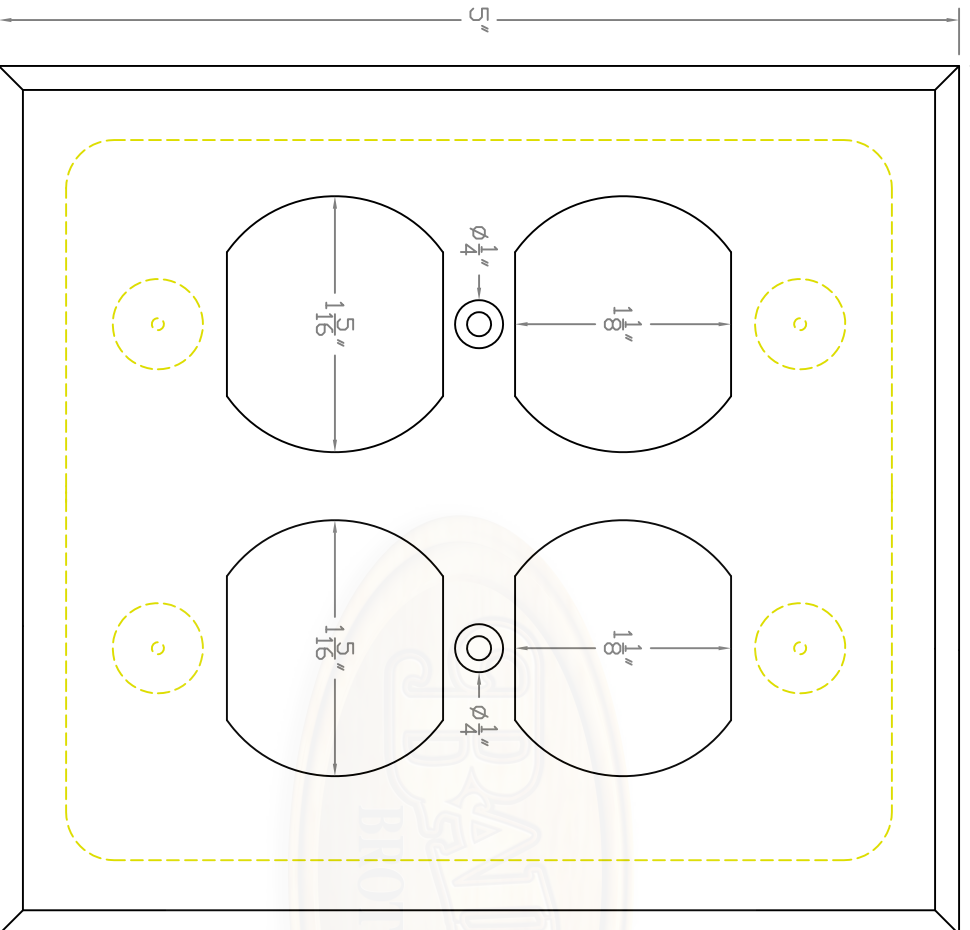

SP1040 (FACE VIEW)

4 1/2"

Baird Bros.,
SP1040 Face View

Baird Brothers Fine Hardwoods
 Baird Brothers Sawmill Inc. www.BairdBrothers.com
 7060 Croy Rd. Canfield, OH 44406
 (330) 533-3122 (800) 732-1697

DATE:	6/11/18	DRAWN BY:	JEC	SHEET:	1 of 2
SCALE:	1:1	REV		REV BY:	
DRAWING #:	SP1040				
THIS DRAWING IS PROPERTY OF BAIRD BROTHERS SAWMILL INC.					

DATE:	6/11/18	DRAWN BY:	JEC	SHEET:	2 of 2
SCALE:	1:1	REV		REV DATE:	
DRAWING #:	SP1040		THIS DRAWING IS PROPERTY OF BAIRD BROTHERS SAWMILL INC.		