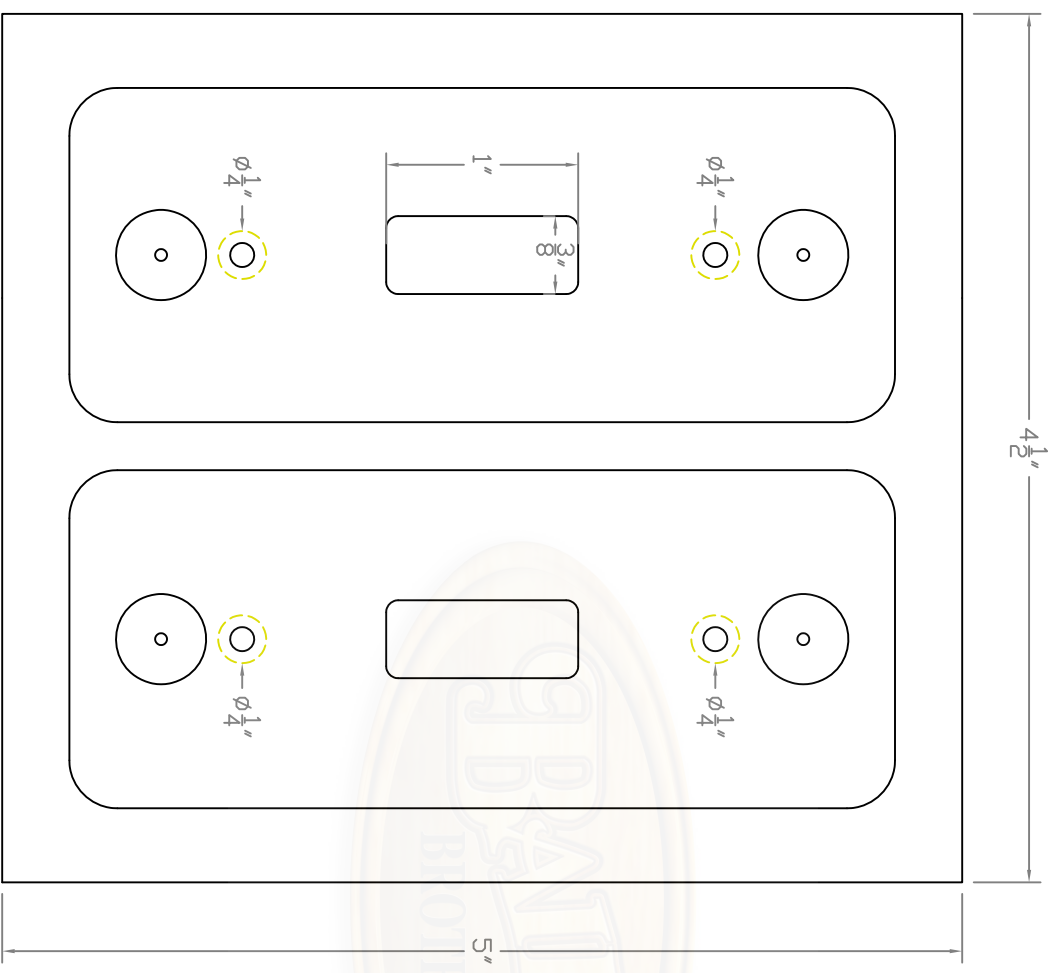

SP1050 (FACE VIEW)

Baird Bros.  
SP1050 Face View

**BAIRD BROTHERS**  
FINE HARDWARES

**Baird Brothers Fine Hardwoods**  
Baird Brothers Sawmill Inc. www.BairdBrothers.com  
7060 Croy Rd. Canfield, OH 44406  
(330) 533-3122 (800) 732-1697

DATE:	6/11/18	DRAWN BY:	JEC	SHEET:	1 of 2
SCALE:	1:2	REV		REV BY:	
DRAWING #:	SP1050	REV DATE:		THIS DRAWING IS PROPERTY OF BAIRD BROTHERS SAWMILL INC.	

SP1050 (BACK VIEW)

Baird Bros.  
SP1050 Back View