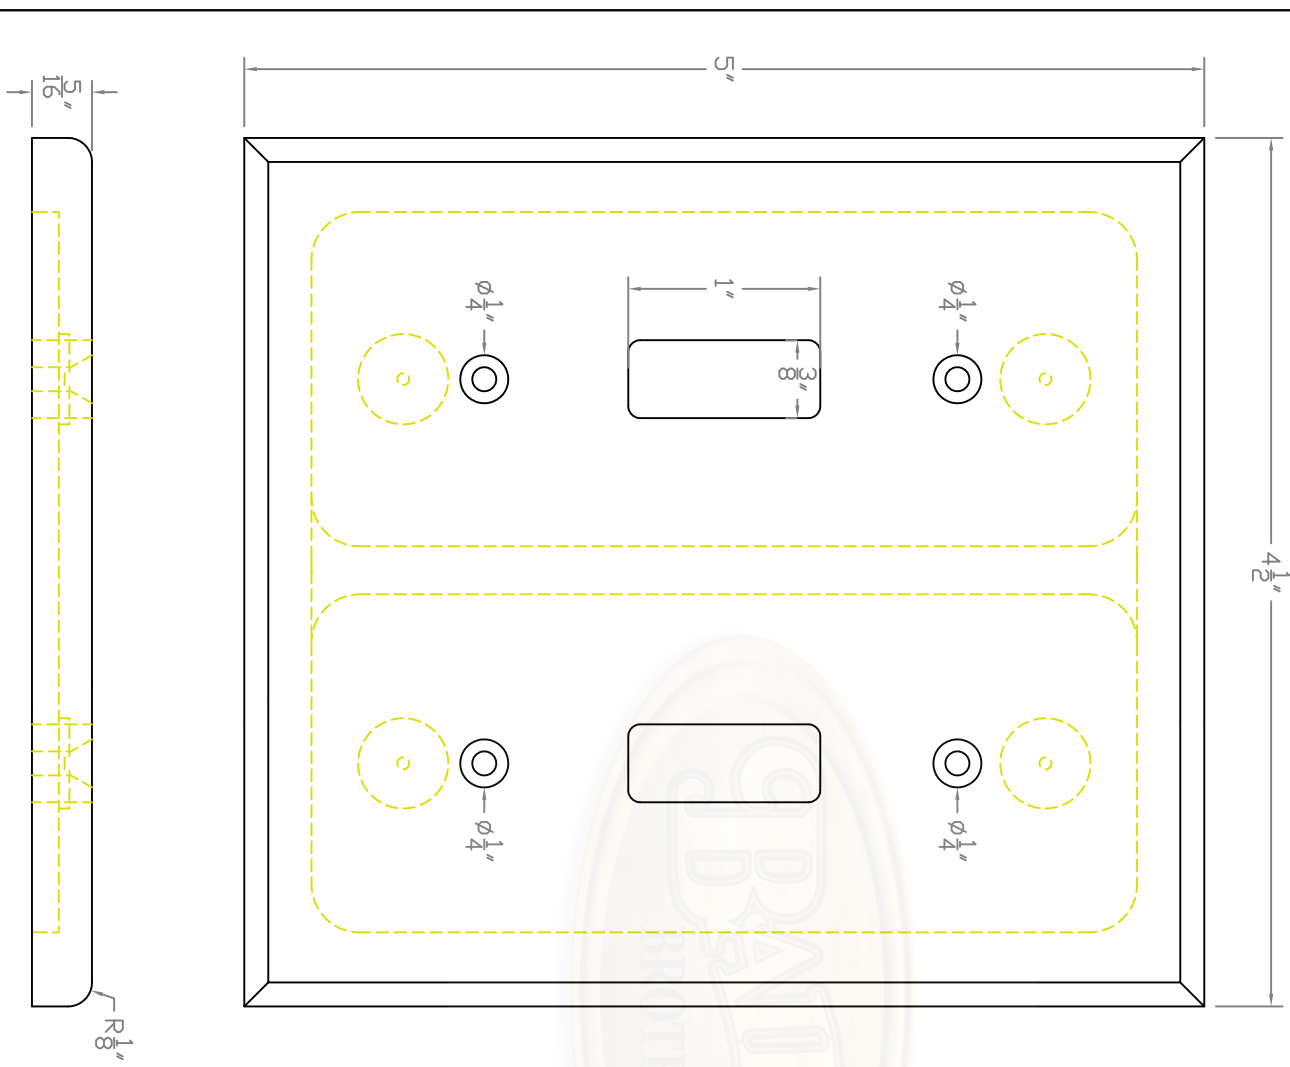

SP1050 (FACE VIEW)

Baird Bros.  
SP1050 Face View

**BAIRD BROTHERS**  
FINE HARDWARES

**Baird Brothers Fine Hardwoods**  
Baird Brothers Sawmill Inc. www.BairdBrothers.com  
7060 Croy Rd. Canfield, OH 44406  
(330) 533-3122 (800) 732-1697

DATE:	6/11/18	DRAWN BY:	JEC	SHEET:	1 of 2
SCALE:	1:2	REV		REV BY:	
DRAWING #:	SP1050	REV DATE:		THIS DRAWING IS PROPERTY OF BAIRD BROTHERS SAWMILL INC.	

SP1050 (BACK VIEW)

Baird Bros.  
SP1050 Back View