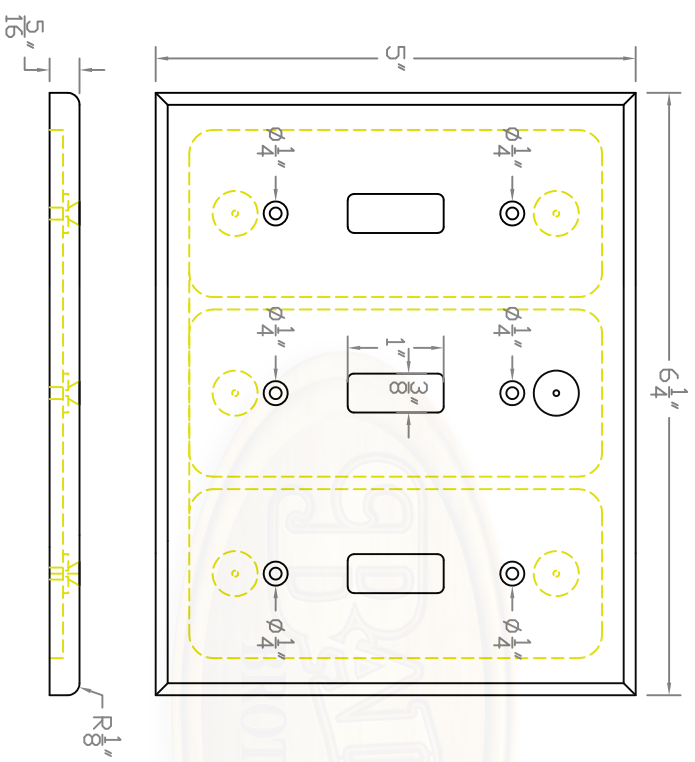

Baird Bros.
SP1060 Face View

SP1060 (FACE VIEW)

BAIRD BROTHERS
FINE HARDWARES

Baird Brothers Fine Hardwoods
Baird Brothers Sawmill Inc. www.BairdBrothers.com
7060 Croy Rd. Canfield, OH 44406
(330) 533-3122 (800) 732-1697

DATE:	6/11/18	DRAWN BY:	JEC	SHEET:	1 of 2
SCALE:	1:2	REV		REV DATE:	
DRAWING #:	SP1060		THIS DRAWING IS PROPERTY OF BAIRD BROTHERS SAWMILL INC.		

Baird Bros.,
SP1060 Back View

SP1060 (BACK VIEW)

Baird Brothers Fine Hardwoods
Baird Brothers Sawmill Inc. www.BairdBrothers.com
7060 Croy Rd. Canfield, OH 44406
(330) 533-3122 (800) 732-1697

DATE:	6/11/18	DRAWN BY:	JEC	SHEET:	2 of 2
SCALE:	1:2	REV		REV DATE:	
DRAWING #:	SP1060	THIS DRAWING IS PROPERTY OF BAIRD BROTHERS SAWMILL INC.			