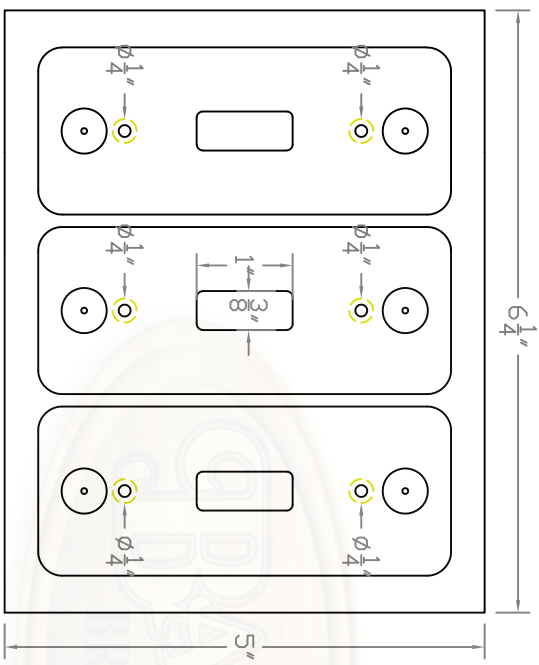

Baird Bros.
SP1060 Face View

SP1060 (FACE VIEW)

BAIRD BROTHERS
FINE HARDWARES

Baird Brothers Fine Hardwoods
Baird Brothers Sawmill Inc. www.BairdBrothers.com
7060 Croy Rd. Canfield, OH 44406
(330) 533-3122 (800) 732-1697

DATE:	6/11/18	DRAWN BY:	JEC	SHEET:	1 of 2
SCALE:	1:2	REV		REV DATE:	
DRAWING #:	SP1060		THIS DRAWING IS PROPERTY OF BAIRD BROTHERS SAWMILL INC.		

Baird Bros.,
SP1060 Back View

SP1060 (BACK VIEW)

Baird Brothers Fine Hardwoods
Baird Brothers Sawmill Inc. www.BairdBrothers.com
7060 Croy Rd. Canfield, OH 44406
(330) 533-3122 (800) 732-1697

DATE:	6/11/18	DRAWN BY:	JEC	SHEET:	2 of 2
SCALE:	1:2	REV		REV DATE:	
DRAWING #:	SP1060	THIS DRAWING IS PROPERTY OF BAIRD BROTHERS SAWMILL INC.			