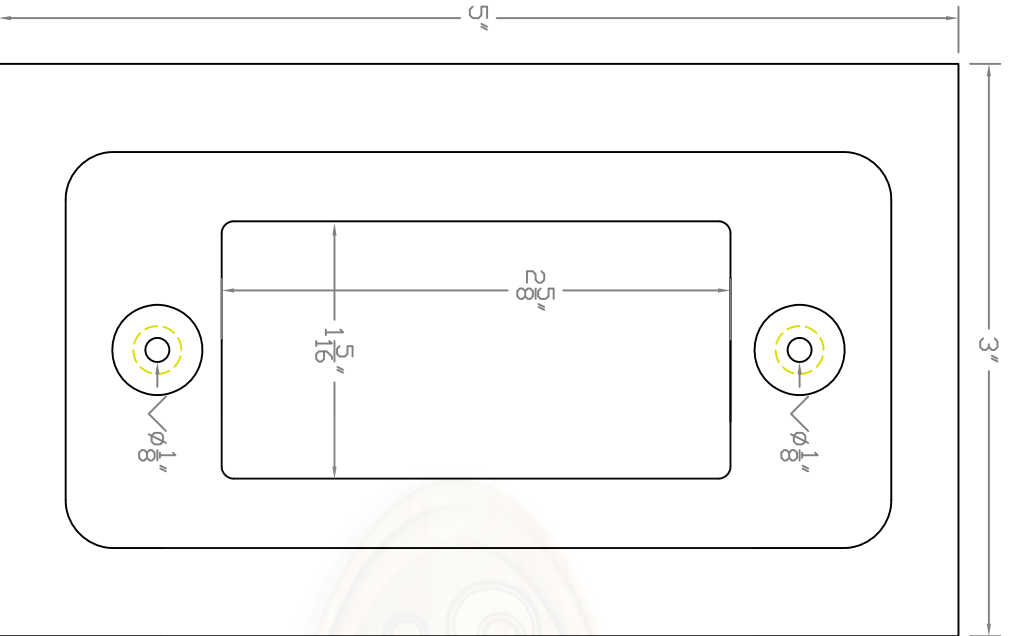

SP1070 (FACE VIEW)

Baird Bros.,  
SP1070 Face View

**Baird Brothers Fine Hardware**  
 Baird Brothers Sawmill Inc. www.BairdBrothers.com  
 7060 Croy Rd. Canfield, OH 44406  
 (330) 533-3122 (800) 732-1697

DATE:	6/11/18	DRAWN BY:	JEC	SHEET:	1 of 2
SCALE:	1:1	REV		REV BY:	
DRAWING #:	SP1070				
THIS DRAWING IS PROPERTY OF BAIRD BROTHERS SAWMILL INC.					

SP1070 (BACK VIEW)

Baird Bros.  
SP1070 Back View

**Baird Brothers Fine Hardware**  
 Baird Brothers Sawmill Inc. www.BairdBrothers.com  
 7060 Croy Rd. Canfield, OH 44406  
 (330) 533-3122 (800) 732-1697

DATE:	6/11/18	DRAWN BY:	JEC	SHEET:	2 of 2
SCALE:	1:1	REV		REV BY:	
DRAWING #:	SP1070				
THIS DRAWING IS PROPERTY OF BAIRD BROTHERS SAWMILL INC.					