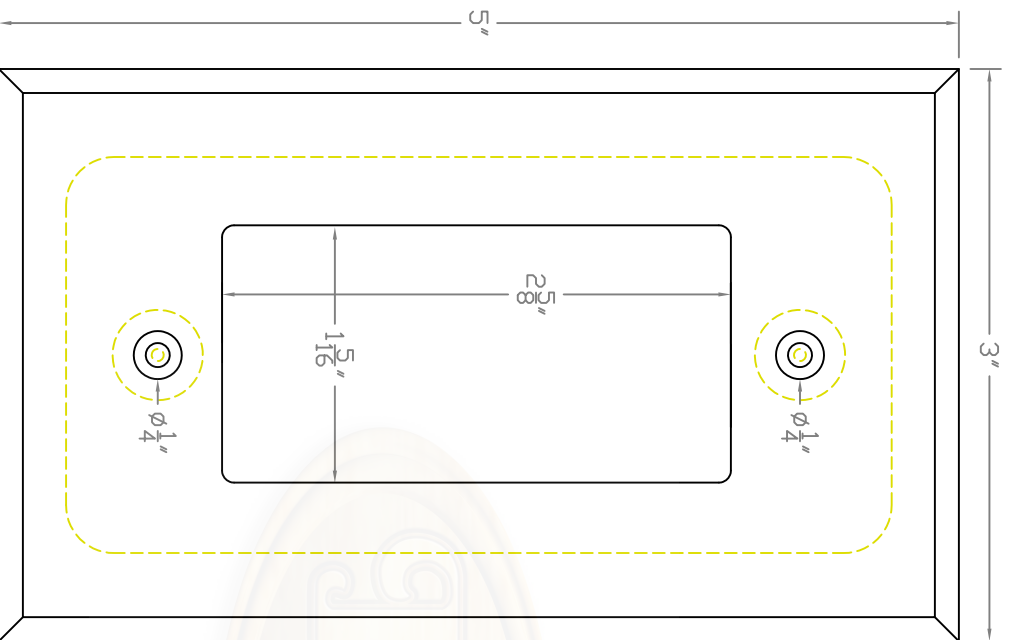

SP1070 (FACE VIEW)

Baird Bros.,  
SP1070 Face View

**Baird Brothers Fine Hardware**  
 Baird Brothers Sawmill Inc. www.BairdBrothers.com  
 7060 Croy Rd. Canfield, OH 44406  
 (330) 533-3122 (800) 732-1697

DATE:	6/11/18	DRAWN BY:	JEC	SHEET:	1 of 2
SCALE:	1:1	REV		REV BY:	
DRAWING #:	SP1070				
THIS DRAWING IS PROPERTY OF BAIRD BROTHERS SAWMILL INC.					

SP1070 (BACK VIEW)

Baird Bros.  
SP1070 Back View

**Baird Brothers Fine Hardware**  
 Baird Brothers Sawmill Inc. www.BairdBrothers.com  
 7060 Croy Rd. Canfield, OH 44406  
 (330) 533-3122 (800) 732-1697

DATE:	6/11/18	DRAWN BY:	JEC	SHEET:	2 of 2
SCALE:	1:1	REV		REV BY:	
DRAWING #:	SP1070				
THIS DRAWING IS PROPERTY OF BAIRD BROTHERS SAWMILL INC.					