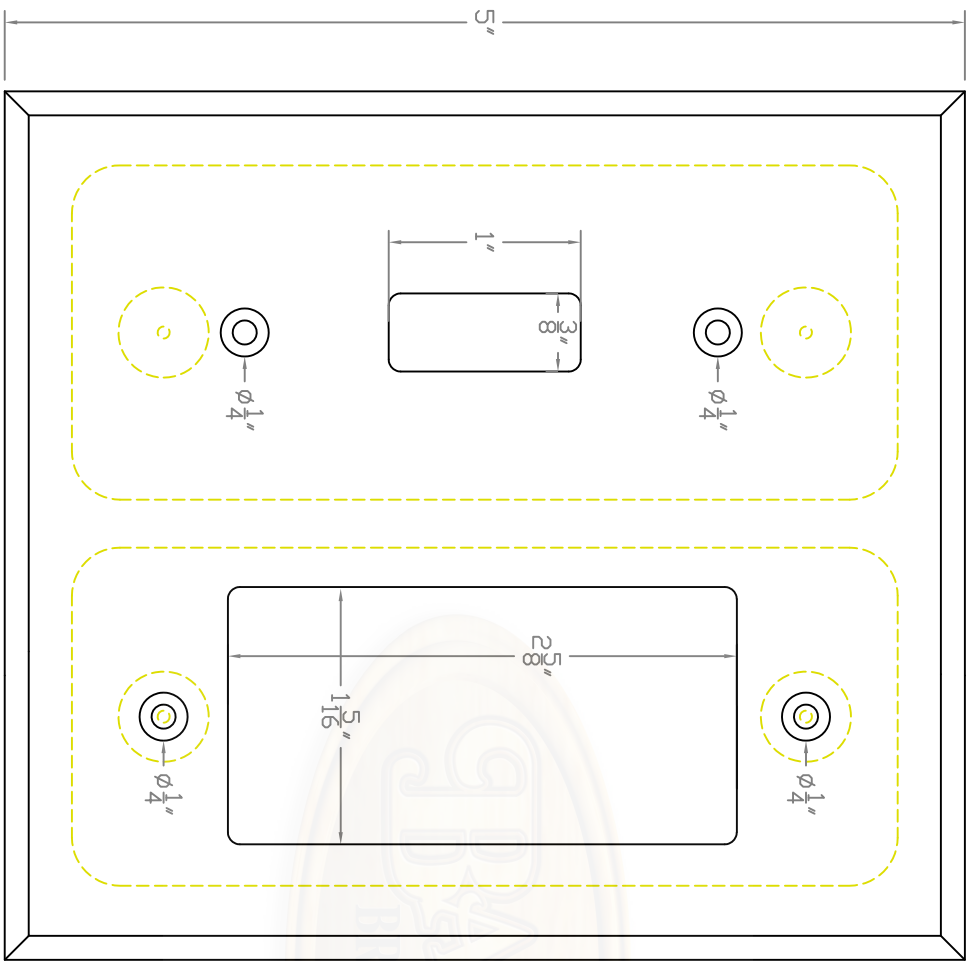

SP1080 (FACE VIEW)

4 1/2"

Baird Bros.
SP1080 Face View

Baird Brothers Fine Hardwoods
 Baird Brothers Sawmill Inc. www.BairdBrothers.com
 7060 Croy Rd. Canfield, OH 44406
 (330) 533-3122 (800) 732-1697

DATE:	6/11/18	DRAWN BY:	JEC	SHEET:	1 OF 1
SCALE:	1:2	REV		REV BY:	
DRAWING #:	SP1080	REV DATE:		THIS DRAWING IS PROPERTY OF BAIRD BROTHERS SAWMILL INC.	

SP1080 (BACK VIEW)

Baird Bros.
SP1080 Back View

Baird Brothers Fine Hardware
 Baird Brothers Sawmill Inc. www.BairdBrothers.com
 7060 Croy Rd. Canfield, OH 44406
 (330) 533-3122 (800) 732-1697

DATE:	6/11/18	DRAWN BY:	JEC	SHEET:	1 OF 1
SCALE:	1:2	REV		REV DATE:	
DRAWING #:	SP1080		THIS DRAWING IS PROPERTY OF BAIRD BROTHERS SAWMILL INC.		