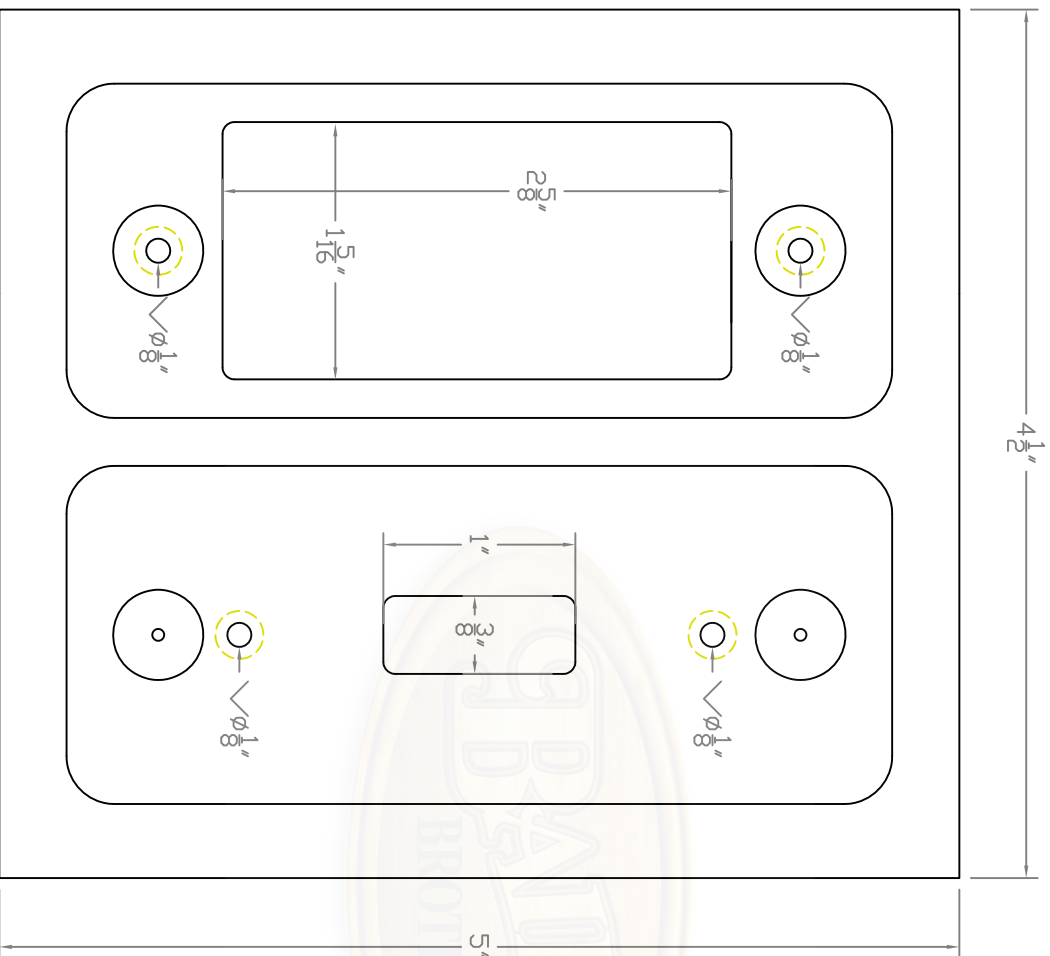

SP1080 (FACE VIEW)

4 1/2"

Baird Bros.
SP1080 Face View

Baird Brothers Fine Hardwoods
 Baird Brothers Sawmill Inc. www.BairdBrothers.com
 7060 Croy Rd. Canfield, OH 44406
 (330) 533-3122 (800) 732-1697

DATE:	6/11/18	DRAWN BY:	JEC	SHEET:	1 OF 1
SCALE:	1:2	REV		REV BY:	
DRAWING #:	SP1080	REV DATE:		THIS DRAWING IS PROPERTY OF BAIRD BROTHERS SAWMILL INC.	

SP1080 (BACK VIEW)

Baird Bros.
SP1080 Back View

Baird Brothers Fine Hardware
 Baird Brothers Sawmill Inc. www.BairdBrothers.com
 7060 Croy Rd. Canfield, OH 44406
 (330) 533-3122 (800) 732-1697

DATE:	6/11/18	DRAWN BY:	JEC	SHEET:	1 OF 1
SCALE:	1:2	REV		REV DATE:	
DRAWING #:	SP1080		THIS DRAWING IS PROPERTY OF BAIRD BROTHERS SAWMILL INC.		