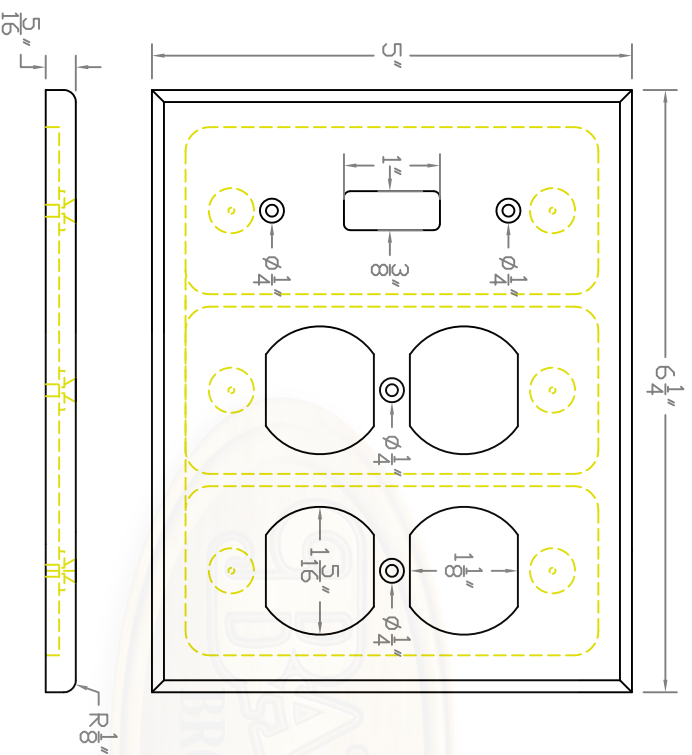

Baird Bros.
SP2000 Face View

SP2000 (FACE VIEW)

Baird Brothers Fine Hardwoods
 Baird Brothers Sawmill Inc. www.BairdBrothers.com
 7060 Croy Rd. Canfield, OH 44406
 (330) 533-3122 (800) 732-1697

DATE:	6/11/18	DRAWN BY:	JEC	SHEET:	1 of 2
SCALE:	1:2	REV		REV DATE:	
DRAWING #:	SP2000		THIS DRAWING IS PROPERTY OF BAIRD BROTHERS SAWMILL INC.		

DATE:	6/11/18	DRAWN BY:	JEC	SHEET:	2 of 2
SCALE:	1:2	REV		REV DATE:	
DRAWING #:	SP2000		THIS DRAWING IS PROPERTY OF BAIRD BROTHERS SAWMILL INC.		