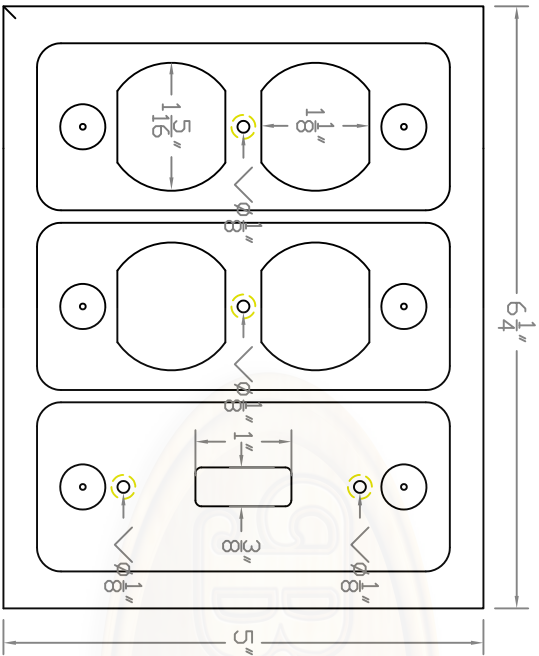

Baird Bros.
SP2000 Back View

SP2000 (BACK VIEW)

BAIRD BROTHERS
FINE HARDWARES

Baird Brothers Fine Hardwoods
Baird Brothers Sawmill Inc. www.BairdBrothers.com
7060 Croy Rd. Canfield, OH 44406
(330) 533-3122 (800) 732-1697

DATE:	6/11/18	DRAWN BY:	JEC	SHEET:	2 of 2
SCALE:	1:2	REV		REV DATE:	
DRAWING #:	SP2000		THIS DRAWING IS PROPERTY OF BAIRD BROTHERS SAWMILL INC.