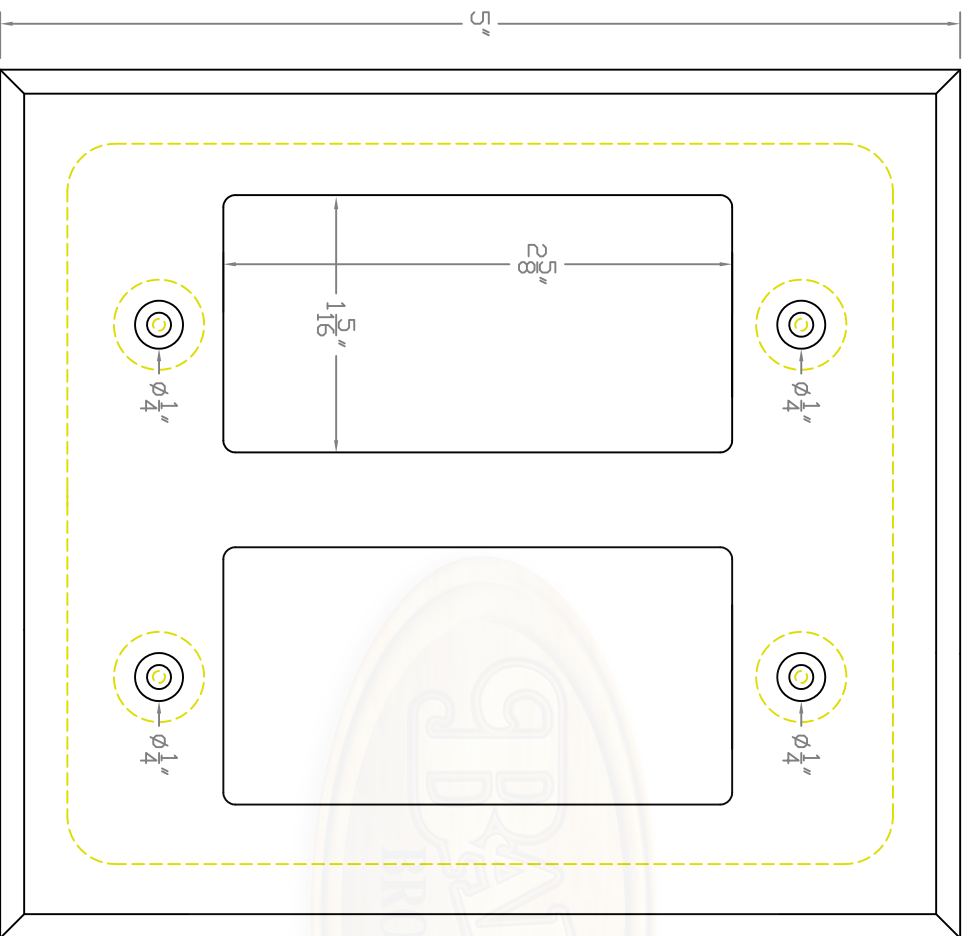

SP2010 (FACE VIEW)

4 1/2"

Baird Bros.  
SP2010 Face View

**Baird Brothers Fine Hardwoods**  
 Baird Brothers Sawmill Inc. www.BairdBrothers.com  
 7060 Croy Rd. Canfield, OH 44406  
 (330) 533-3122 (800) 732-1697

DATE:	6/11/18	DRAWN BY:	JEC	SHEET:	1 of 2
SCALE:	1:2	REV		REV DATE:	
DRAWING #:	SP2010	THIS DRAWING IS PROPERTY OF BAIRD BROTHERS SAWMILL INC.			

SP2010 (BACK VIEW)

Baird Bros.  
SP2010 Back View

**BAIRD BROTHERS**  
FINE HARDWARES