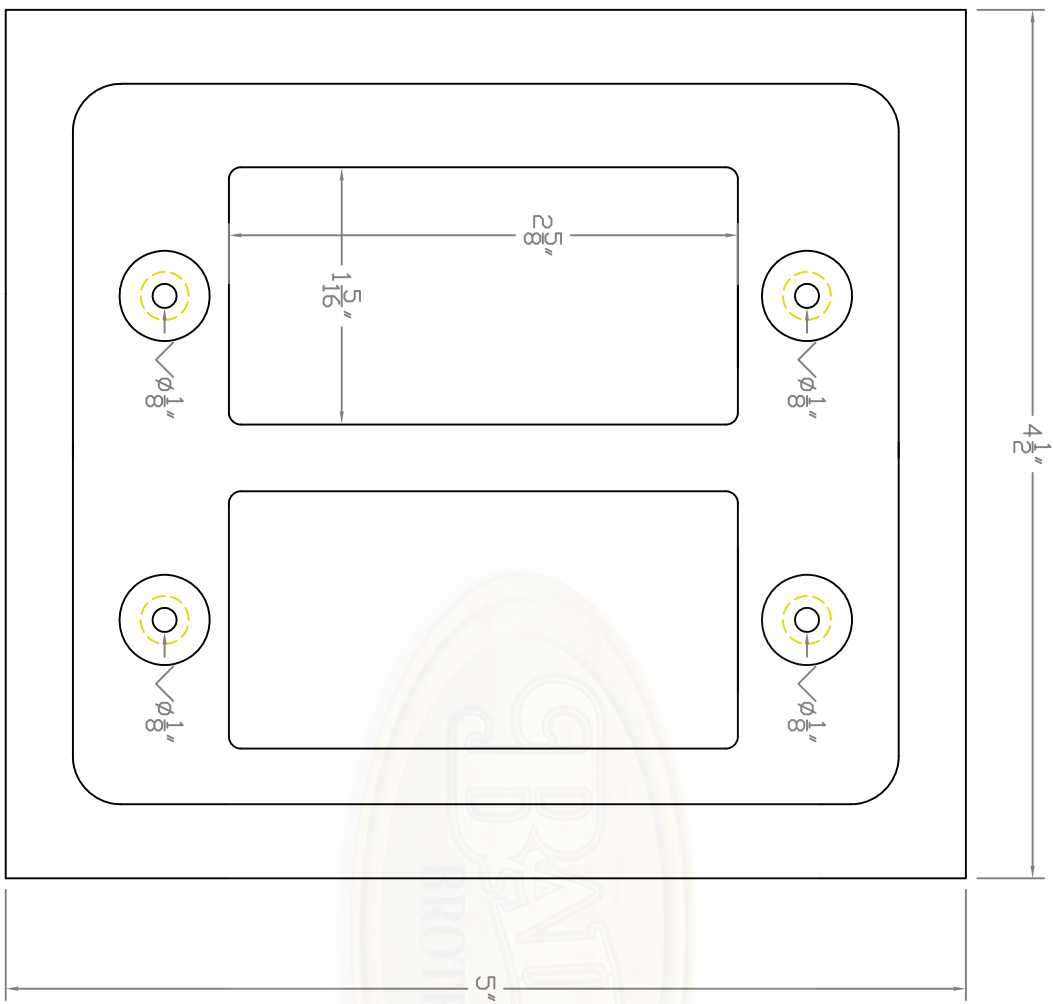

SP2010 (FACE VIEW)

4 1/2"

Baird Bros.  
SP2010 Face View

**Baird Brothers Fine Hardwoods**  
 Baird Brothers Sawmill Inc. www.BairdBrothers.com  
 7060 Croy Rd. Canfield, OH 44406  
 (330) 533-3122 (800) 732-1697

DATE:	6/11/18	DRAWN BY:	JEC	SHEET:	1 of 2
SCALE:	1:2	REV		REV DATE:	
DRAWING #:	SP2010	THIS DRAWING IS PROPERTY OF BAIRD BROTHERS SAWMILL INC.			

SP2010 (BACK VIEW)

Baird Bros.  
SP2010 Back View

**BAIRD BROTHERS**  
FINE HARDWARES