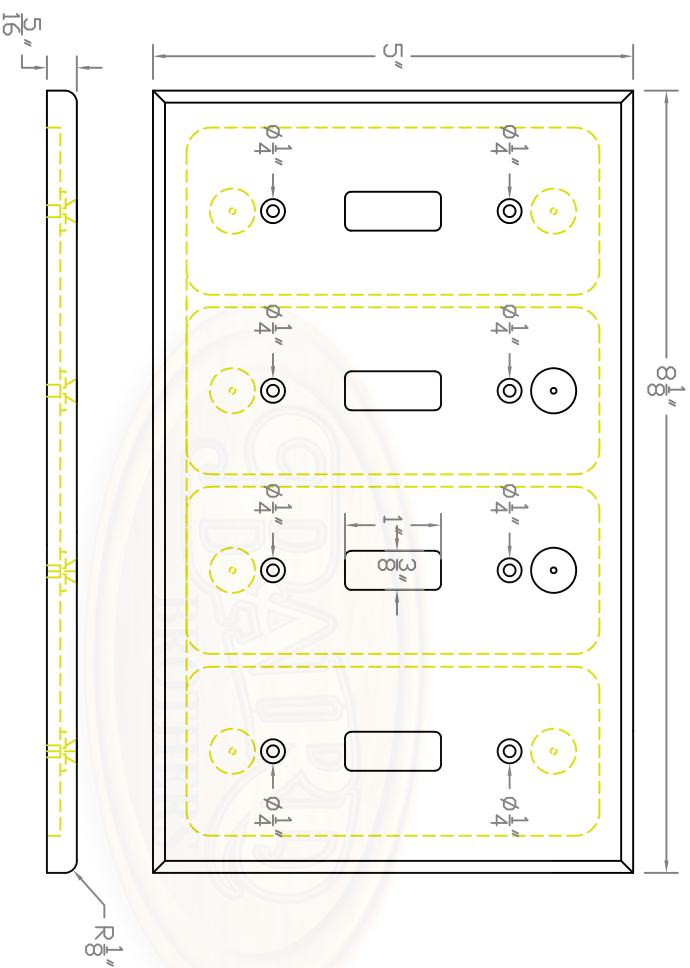

Baird Bros.
SP2030 Face View

SP2030 (FACE VIEW)

Baird Brothers Fine Hardwoods
 Baird Brothers Sawmill Inc. www.BairdBrothers.com
 7060 Croy Rd. Canfield, OH 44406
 (330) 533-3122 (800) 732-1697

DATE:	6/11/18	DRAWN BY:	JEC	SHEET:	1 of 2
SCALE:	1:2	REV		REV DATE:	
DRAWING #:	SP2030				
THIS DRAWING IS PROPERTY OF BAIRD BROTHERS SAWMILL INC.					

Baird Bros.
SP2030 Back View

SP2030 (BACK VIEW)

BAIRD BROTHERS
FINE HARDWARES

Baird Brothers Fine Hardwoods
Baird Brothers Sawmill Inc. www.BairdBrothers.com
7060 Croy Rd. Canfield, OH 44406
(330) 533-3122 (800) 732-1697

DATE:	6/11/18	DRAWN BY:	JEC	SHEET:	2 of 2
SCALE:	1:2	REV:		REV DATE:	
DRAWING #:	SP2030		THIS DRAWING IS PROPERTY OF BAIRD BROTHERS SAWMILL INC.		