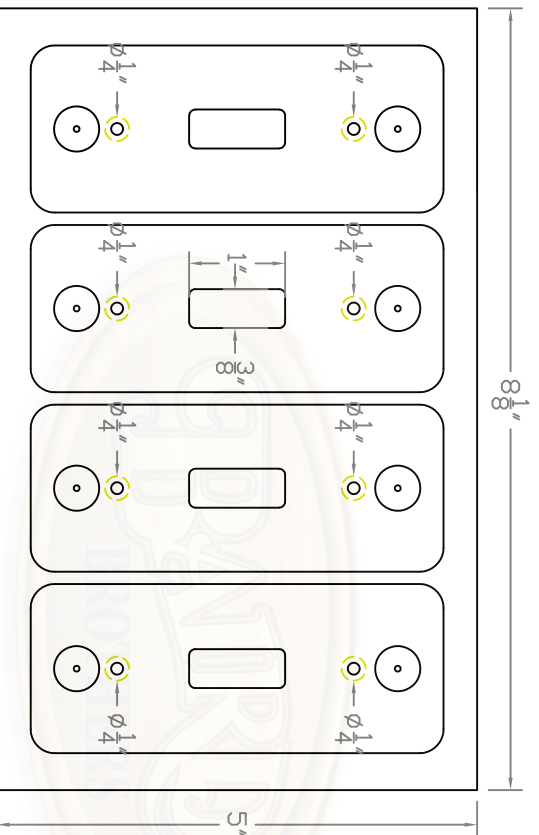

Baird Bros.
SP2030 Face View

SP2030 (FACE VIEW)

Baird Brothers Fine Hardwoods
 Baird Brothers Sawmill Inc. www.BairdBrothers.com
 7060 Croy Rd. Canfield, OH 44406
 (330) 533-3122 (800) 732-1697

DATE:	6/11/18	DRAWN BY:	JEC	SHEET:	1 of 2
SCALE:	1:2	REV		REV DATE:	
DRAWING #:	SP2030				
THIS DRAWING IS PROPERTY OF BAIRD BROTHERS SAWMILL INC.					

Baird Bros.
SP2030 Back View

SP2030 (BACK VIEW)

BAIRD BROTHERS
FINE HARDWARES

Baird Brothers Fine Hardwoods
Baird Brothers Sawmill Inc. www.BairdBrothers.com
7060 Croy Rd. Canfield, OH 44406
(330) 533-3122 (800) 732-1697

DATE:	6/11/18	DRAWN BY:	JEC	SHEET:	2 of 2
SCALE:	1:2	REV:		REV DATE:	
DRAWING #:	SP2030		THIS DRAWING IS PROPERTY OF BAIRD BROTHERS SAWMILL INC.		