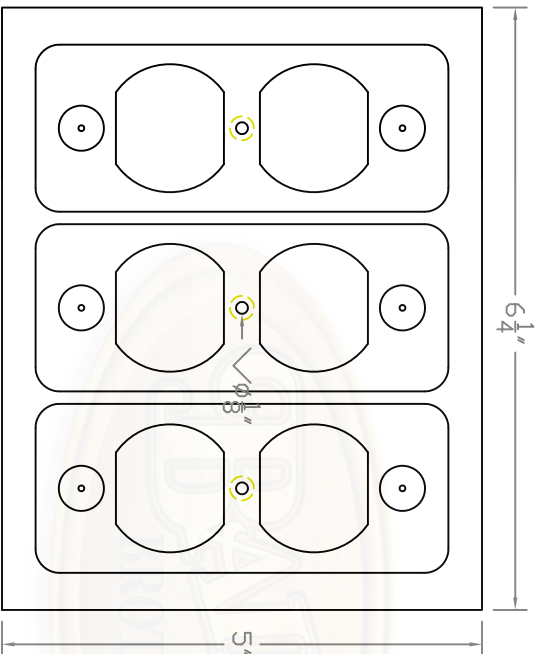

Baird Bros.
SP2040 Face View

SP2040 (FACE VIEW)

Baird Brothers Fine Hardwoods
Baird Brothers Sawmill Inc. www.BairdBrothers.com
7060 Croy Rd. Canfield, OH 44406
(330) 533-3122 (800) 732-1697

DATE: 6/14/18 DRAWN BY: JEC SHEET: 1 of 2

SCALE: 1:1 REV: REV DATE: REV BY:

DRAWING #: SP2040 THIS DRAWING IS PROPERTY OF BAIRD BROTHERS SAWMILL INC.

Baird Bros.
SP2040 Back View

SP2040 (BACK VIEW)

Baird Brothers Fine Hardwoods
Baird Brothers Sawmill Inc. www.BairdBrothers.com
7060 Croy Rd. Canfield, OH 44406
(330) 533-3122 (800) 732-1697

DATE:	6/14/18	DRAWN BY:	JEC	SHEET:	2 of 2
SCALE:	1:1	REV		REV DATE:	
DRAWING #:	SP2040		THIS DRAWING IS PROPERTY OF BAIRD BROTHERS SAWMILL INC.		