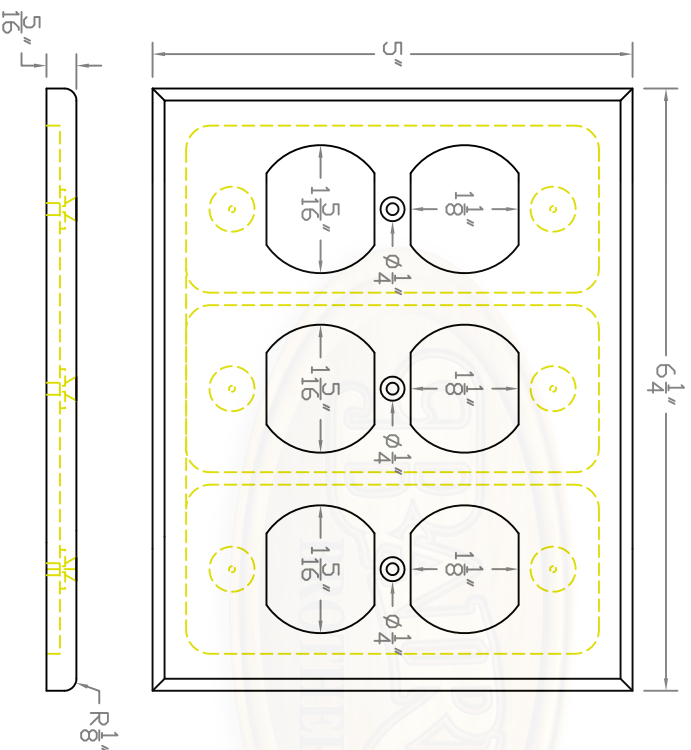

Baird Bros.
SP2040 Face View

SP2040 (FACE VIEW)

Baird Brothers Fine Hardwoods
Baird Brothers Sawmill Inc. www.BairdBrothers.com
7060 Croy Rd. Canfield, OH 44406
(330) 533-3122 (800) 732-1697

DATE: 6/14/18 DRAWN BY: JEC SHEET: 1 of 2

SCALE: 1:1 REV: REV DATE: REV BY:

DRAWING #: SP2040 THIS DRAWING IS PROPERTY OF BAIRD BROTHERS SAWMILL INC.

Baird Bros.
SP2040 Back View

SP2040 (BACK VIEW)

Baird Brothers Fine Hardwoods
Baird Brothers Sawmill Inc. www.BairdBrothers.com
7060 Croy Rd. Canfield, OH 44406
(330) 533-3122 (800) 732-1697

DATE:	6/14/18	DRAWN BY:	JEC	SHEET:	2 of 2
SCALE:	1:1	REV		REV DATE:	
DRAWING #:	SP2040		THIS DRAWING IS PROPERTY OF BAIRD BROTHERS SAWMILL INC.		