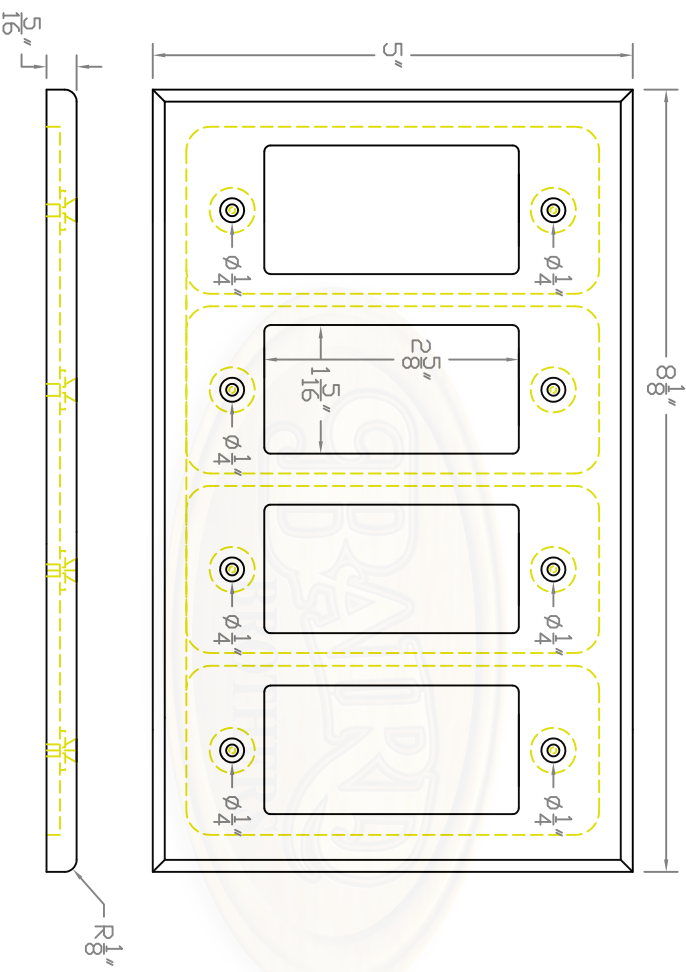

Baird Bros.  
SP2050 Face View

SP2050 (FACE VIEW)

**BAIRD BROTHERS**  
FINE HARDWARES

**Baird Brothers Fine Hardwoods**  
Baird Brothers Sawmill Inc. www.BairdBrothers.com  
7060 Croy Rd. Canfield, OH 44406  
(330) 533-3122 (800) 732-1697

DATE:	6/14/18	DRAWN BY:	JEC	SHEET:	1 of 2
SCALE:	1:2	REV		REV DATE:	
DRAWING #:	SP2050		THIS DRAWING IS PROPERTY OF BAIRD BROTHERS SAWMILL INC.		

Baird Bros,  
SP2050 Back View

SP2050 (BACK VIEW)

**Baird Brothers Fine Hardwoods**  
Baird Brothers Sawmill Inc. www.BairdBrothers.com  
7060 Croy Rd. Canfield, OH 44406  
(330) 533-3122 (800) 732-1697

DATE:	6/14/18	DRAWN BY:	JEC	SHEET:	2 of 2
SCALE:	1:2	REV		REV DATE:	
DRAWING #:	SP2050	THIS DRAWING IS PROPERTY OF BAIRD BROTHERS SAWMILL INC.			