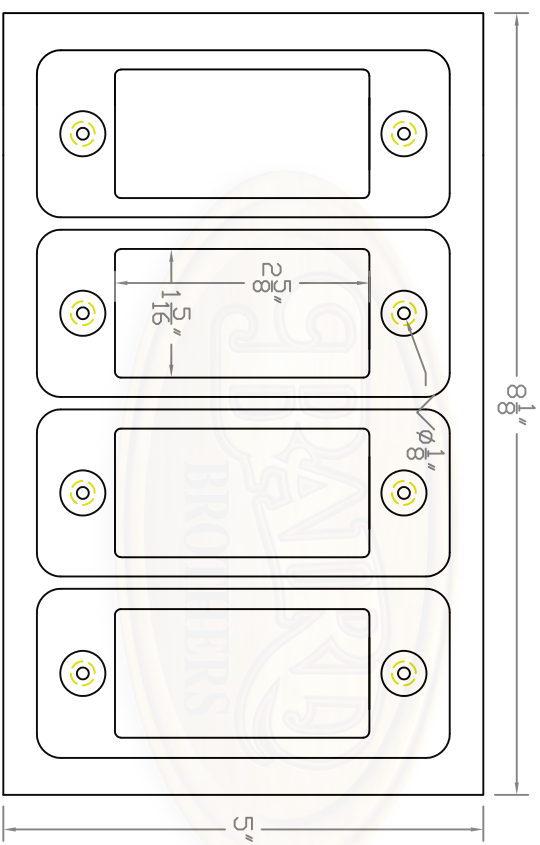

Baird Bros.  
SP2050 Face View

SP2050 (FACE VIEW)

**BAIRD BROTHERS**  
FINE HARDWARES

**Baird Brothers Fine Hardwoods**  
Baird Brothers Sawmill Inc. www.BairdBrothers.com  
7060 Croy Rd. Canfield, OH 44406  
(330) 533-3122 (800) 732-1697

DATE:	6/14/18	DRAWN BY:	JEC	SHEET:	1 of 2
SCALE:	1:2	REV		REV DATE:	
DRAWING #:	SP2050		THIS DRAWING IS PROPERTY OF BAIRD BROTHERS SAWMILL INC.		

Baird Bros,  
SP2050 Back View

SP2050 (BACK VIEW)

**Baird Brothers Fine Hardwoods**  
Baird Brothers Sawmill Inc. www.BairdBrothers.com  
7060 Croy Rd. Canfield, OH 44406  
(330) 533-3122 (800) 732-1697

DATE:	6/14/18	DRAWN BY:	JEC	SHEET:	2 of 2
SCALE:	1:2	REV		REV DATE:	
DRAWING #:	SP2050	THIS DRAWING IS PROPERTY OF BAIRD BROTHERS SAWMILL INC.			