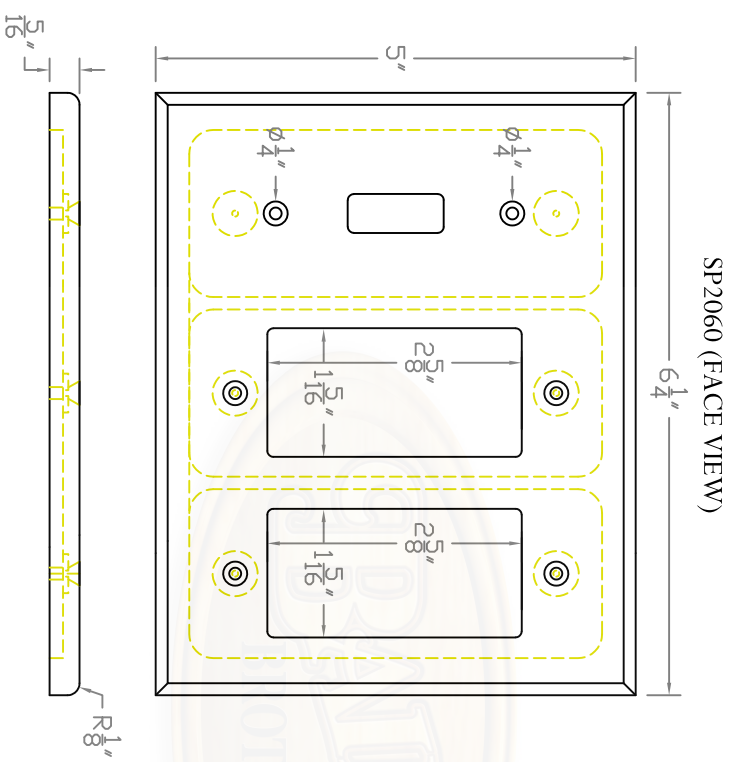

Baird Bros.  
SP2060 Face View

**Baird Brothers Fine Hardwoods**  
 Baird Brothers Sawmill Inc. www.BairdBrothers.com  
 7060 Croy Rd. Canfield, OH 44406  
 (330) 533-3122 (800) 732-1697

DATE:	6/14/18	DRAWN BY:	JEC	SHEET:	1 of 2
SCALE:	1:2	REV		REV BY:	
DRAWING #:	SP2060				

DATE:	6/14/18	DRAWN BY:	JEC	SHEET:	2 of 2
SCALE:	1:2	REV		REV DATE:	
DRAWING #:	SP2060		THIS DRAWING IS PROPERTY OF BAIRD BROTHERS SAWMILL INC.		