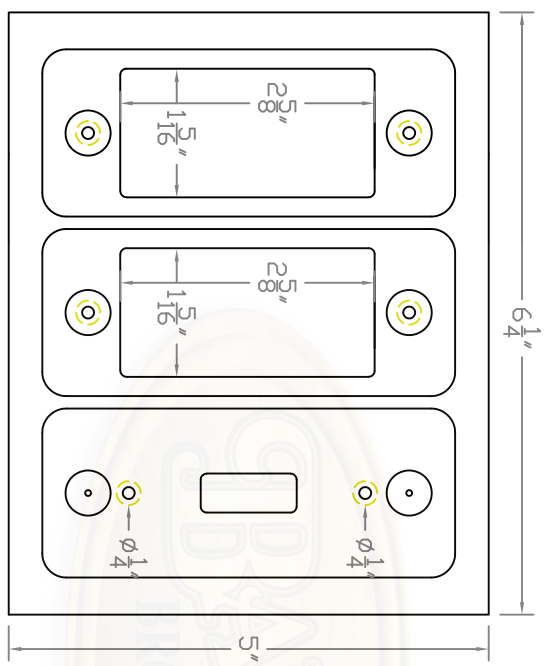

Baird Bros.  
SP2060 Face View

**Baird Brothers Fine Hardwoods**  
 Baird Brothers Sawmill Inc. www.BairdBrothers.com  
 7060 Croy Rd. Canfield, OH 44406  
 (330) 533-3122 (800) 732-1697

DATE:	6/14/18	DRAWN BY:	JEC	SHEET:	1 of 2
SCALE:	1:2	REV		REV BY:	
DRAWING #:	SP2060				

THIS DRAWING IS PROPERTY OF  
BAIRD BROTHERS SAWMILL INC.

Baird Bros.  
SP2060 Back View

SP2060 (BACK VIEW)

**BAIRD BROTHERS**  
FINE HARDWARE

**Baird Brothers Fine Hardwoods**  
Baird Brothers Sawmill Inc. www.BairdBrothers.com  
7060 Croy Rd. Canfield, OH 44406  
(330) 533-3122 (800) 732-1697

DATE:	6/14/18	DRAWN BY:	JEC	SHEET:	2 of 2
SCALE:	1:2	REV		REV DATE:	
DRAWING #:	SP2060		THIS DRAWING IS PROPERTY OF BAIRD BROTHERS SAWMILL INC.		