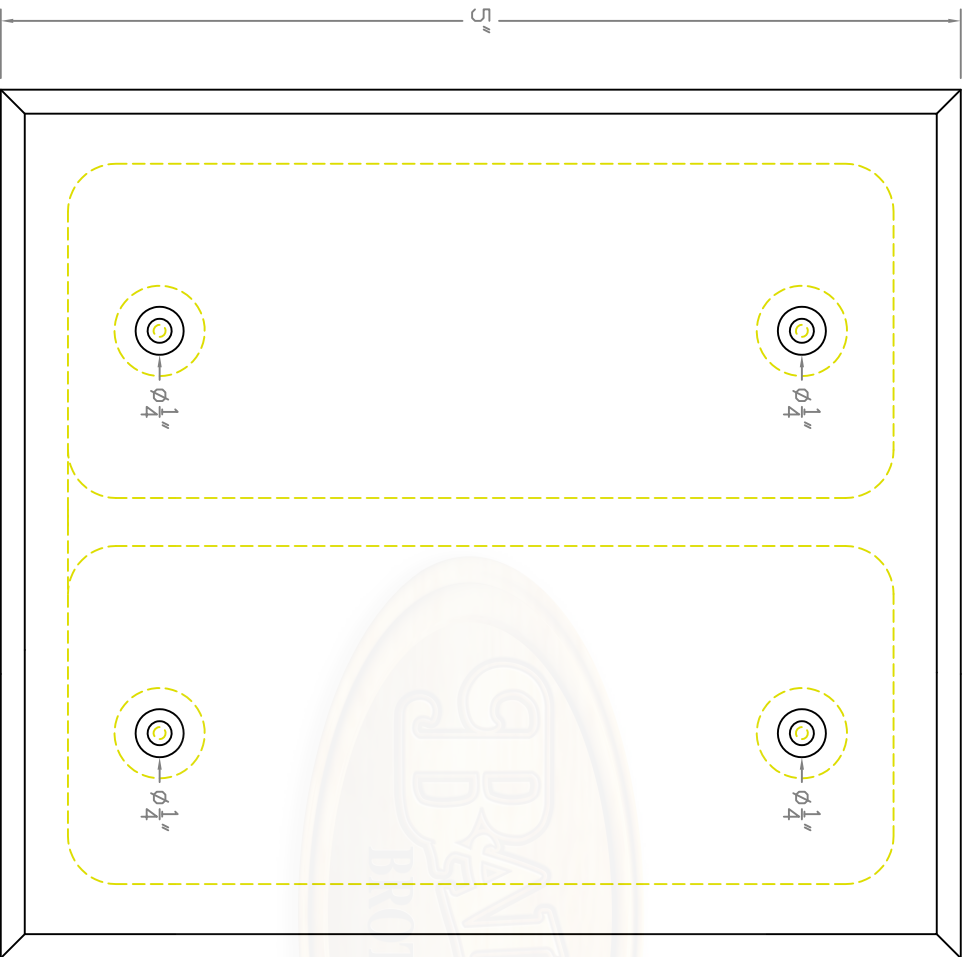

SP2080 (FACE VIEW)

4 1/2"

Baird Bros.  
SP2080 Face View

**BAIRD BROTHERS**  
FINE HARDWARES

**Baird Brothers Fine Hardwoods**  
Baird Brothers Sawmill Inc. www.BairdBrothers.com  
7060 Croy Rd. Canfield, OH 44406  
(330) 533-3122 (800) 732-1697

DATE:	6/14/18	DRAWN BY:	JEC	SHEET:	1 of 2
SCALE:	1:1	REV		REV BY:	
DRAWING #:	SP2080		THIS DRAWING IS PROPERTY OF BAIRD BROTHERS SAWMILL INC.		

SP2080 (BACK VIEW)

Baird Bros.  
SP2080 Back View

**Baird Brothers Fine Hardwoods**  
Baird Brothers Sawmill Inc. [www.BairdBrothers.com](http://www.BairdBrothers.com)  
7060 Croy Rd. Canfield, OH 44406  
(330) 533-3122 (800) 732-1697

DATE:	6/14/18	DRAWN BY:	JEC	SHEET:	2 of 2
SCALE:	1:1	REV		REV DATE:	
DRAWING #:	SP2080		THIS DRAWING IS PROPERTY OF BAIRD BROTHERS SAWMILL INC.		