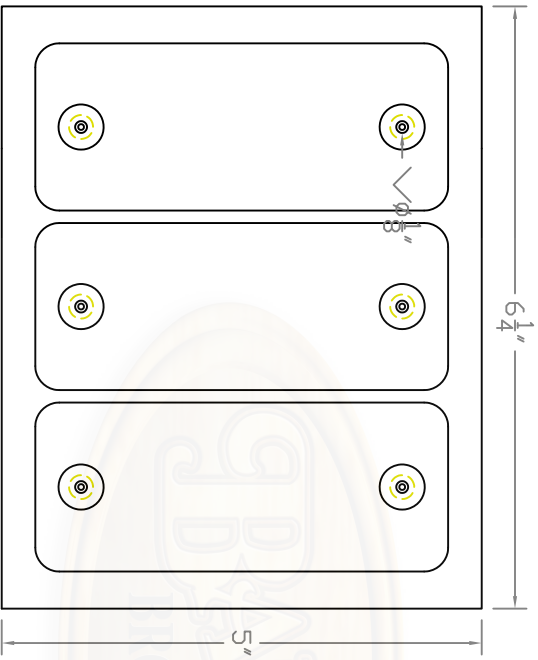

Baird Bros.
SP2090 Face View

Baird Brothers Fine Hardwoods
Baird Brothers Sawmill Inc. www.BairdBrothers.com
7060 Croy Rd. Canfield, OH 44406
(330) 533-3122 (800) 732-1697

DATE:	6/14/18	DRAWN BY:	JEC	SHEET:	1 of 2
SCALE:	1:2	REV		REV DATE:	
DRAWING #:	SP2090		THIS DRAWING IS PROPERTY OF BAIRD BROTHERS SAWMILL INC.		

Baird Bros.
SP2090 Back View

SP2090 (BACK VIEW)

Baird Brothers Fine Hardwoods
Baird Brothers Sawmill Inc. www.BairdBrothers.com
7060 Croy Rd. Canfield, OH 44406
(330) 533-3122 (800) 732-1697

DATE:	6/14/18	DRAWN BY:	JEC	SHEET:	2 of 2
SCALE:	1:2	REV		REV DATE:	
DRAWING #:	SP2090		THIS DRAWING IS PROPERTY OF BAIRD BROTHERS SAWMILL INC.		