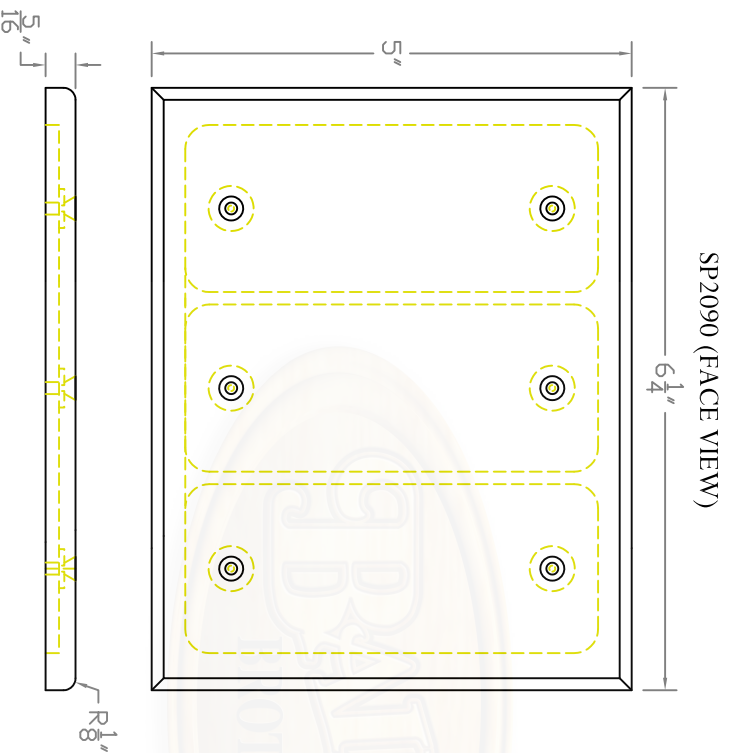

Baird Bros.
SP2090 Face View

Baird Brothers Fine Hardwoods
Baird Brothers Sawmill Inc. www.BairdBrothers.com
7060 Croy Rd. Canfield, OH 44406
(330) 533-3122 (800) 732-1697

DATE:	6/14/18	DRAWN BY:	JEC	SHEET:	1 of 2
SCALE:	1:2	REV		REV DATE:	
DRAWING #:	SP2090		THIS DRAWING IS PROPERTY OF BAIRD BROTHERS SAWMILL INC.		

Baird Bros.
SP2090 Back View

SP2090 (BACK VIEW)

Baird Brothers Fine Hardwoods
Baird Brothers Sawmill Inc. www.BairdBrothers.com
7060 Croy Rd. Canfield, OH 44406
(330) 533-3122 (800) 732-1697

DATE:	6/14/18	DRAWN BY:	JEC	SHEET:	2 of 2
SCALE:	1:2	REV		REV DATE:	
DRAWING #:	SP2090		THIS DRAWING IS PROPERTY OF BAIRD BROTHERS SAWMILL INC.		