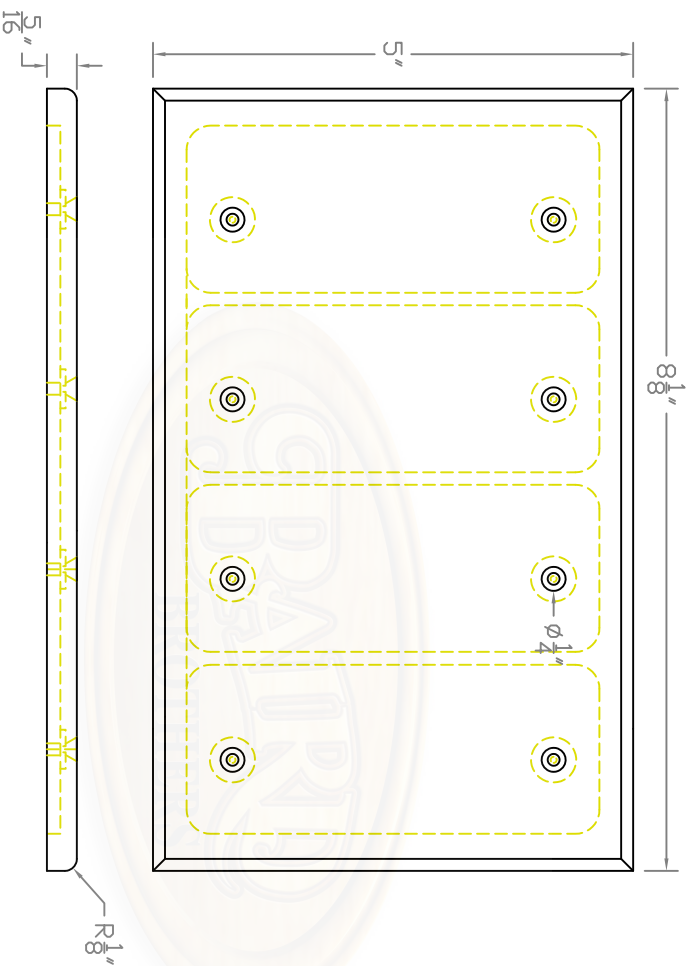

Baird Bros.  
SP3000 Face View

SP3000 (FACE VIEW)

**Baird Brothers Fine Hardwoods**  
 Baird Brothers Sawmill Inc. [www.BairdBrothers.com](http://www.BairdBrothers.com)  
 7060 Croy Rd. Canfield, OH 44406  
 (330) 533-3122 (800) 732-1697

DATE:	6/14/18	DRAWN BY:	JEC	SHEET:	1 of 2
SCALE:	1:2	REV		REV DATE:	
DRAWING #:	SP3000				
THIS DRAWING IS PROPERTY OF BAIRD BROTHERS SAWMILL INC.					

Baird Bros.  
SP3000 Back View

SP3000 (BACK VIEW)

**Baird Brothers Fine Hardwoods**  
Baird Brothers Sawmill Inc. [www.BairdBrothers.com](http://www.BairdBrothers.com)  
7060 Croy Rd. Canfield, OH 44406  
(330) 533-3122 (800) 732-1697

DATE: 6/14/18 DRAWN BY: JEC SHEET: 2 of 2

SCALE: 1:2 REV: REV DATE: REV BY:

DRAWING #: SP3000 THIS DRAWING IS PROPERTY OF BAIRD BROTHERS SAWMILL INC.