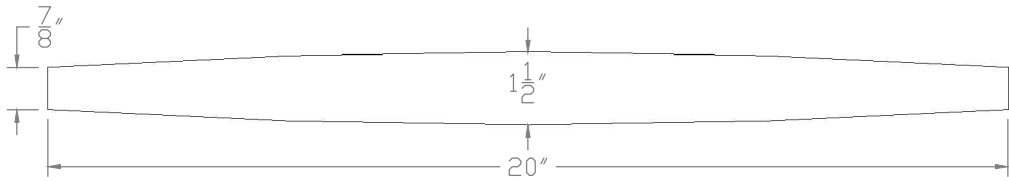

Baird Bros.
 Maple Tapered French Rolling
 Pin (BBROLLPIN20)

○ SIDE VIEW

Scale: 1:4

○ END VIEW

Scale: 1:4

Baird Brothers Fine Hardwoods

Baird Brothers Sawmill Inc. www.BairdBrothers.com

7060 Croy Rd. Canfield, OH 44406