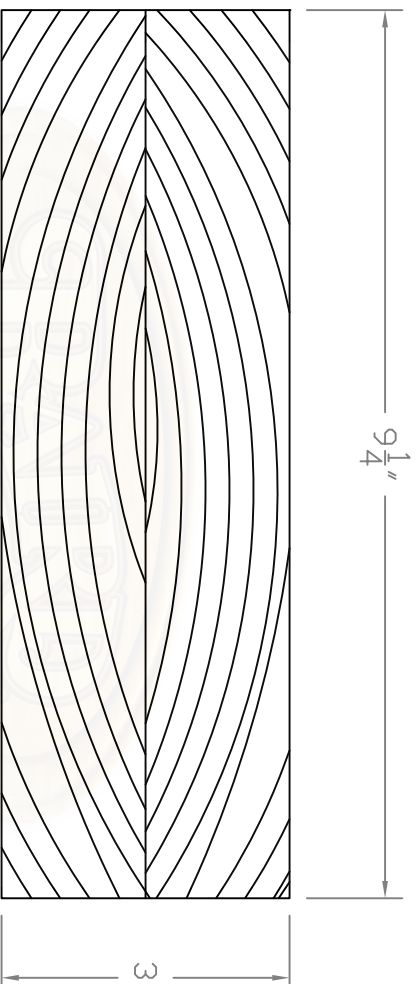

Back of Mantel

Mantel Top Length = Customer Specified

Bottom Length = Top Length

Baird Brothers Fine Hardwoods

Baird Brothers Sawmill Inc. www.BairdBrothers.com
7060 Croy Rd. Canfield, OH 44406
(330) 533-3122 (800) 732-1697

DATE: 2/16/17 DRAWN BY: JEC SHEET: 3 of 4

SCALE: 1:3 REV REV DATE: REV BY:

DRAWING #1 Mantel #13 THIS DRAWING IS PROPERTY OF BAIRD BROTHERS SAWMILL INC.

****Cross Section of Mantel****

BAIRD BROTHERS
FINE HARDWOODS