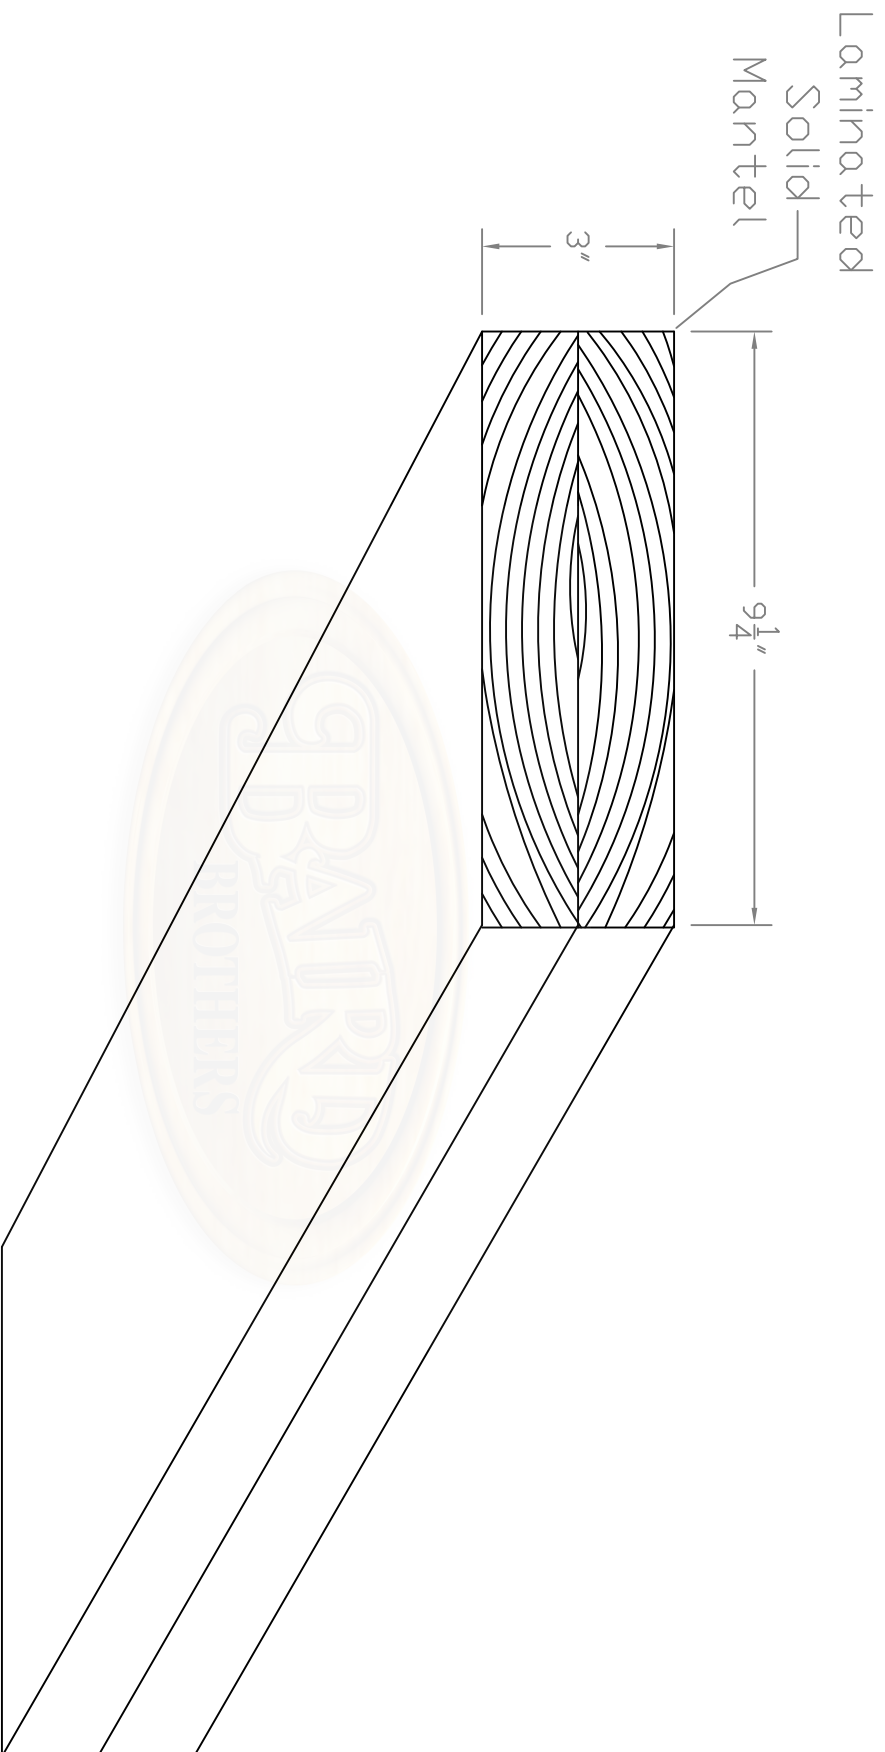

****Projection of Mantel****

Laminated
Solid
Mantel

9 1/4"

3"

Baird Brothers Fine Hardwoods
Baird Brothers Sawmill Inc. www.BairdBrothers.com
7060 Croy Rd. Canfield, OH 44406
(330) 533-3122 (800) 732-1697

| | | | | | |
|------------|------------|--|-----|---------|--------|
| DATE: | 2/16/17 | DRAWN BY: | JEC | SHEET: | 1 of 4 |
| SCALE: | 1:3 | REV | | REV BY: | |
| DRAWING #: | Mantel #13 | THIS DRAWING IS PROPERTY OF BAIRD BROTHERS SAWMILL INC. | | | |