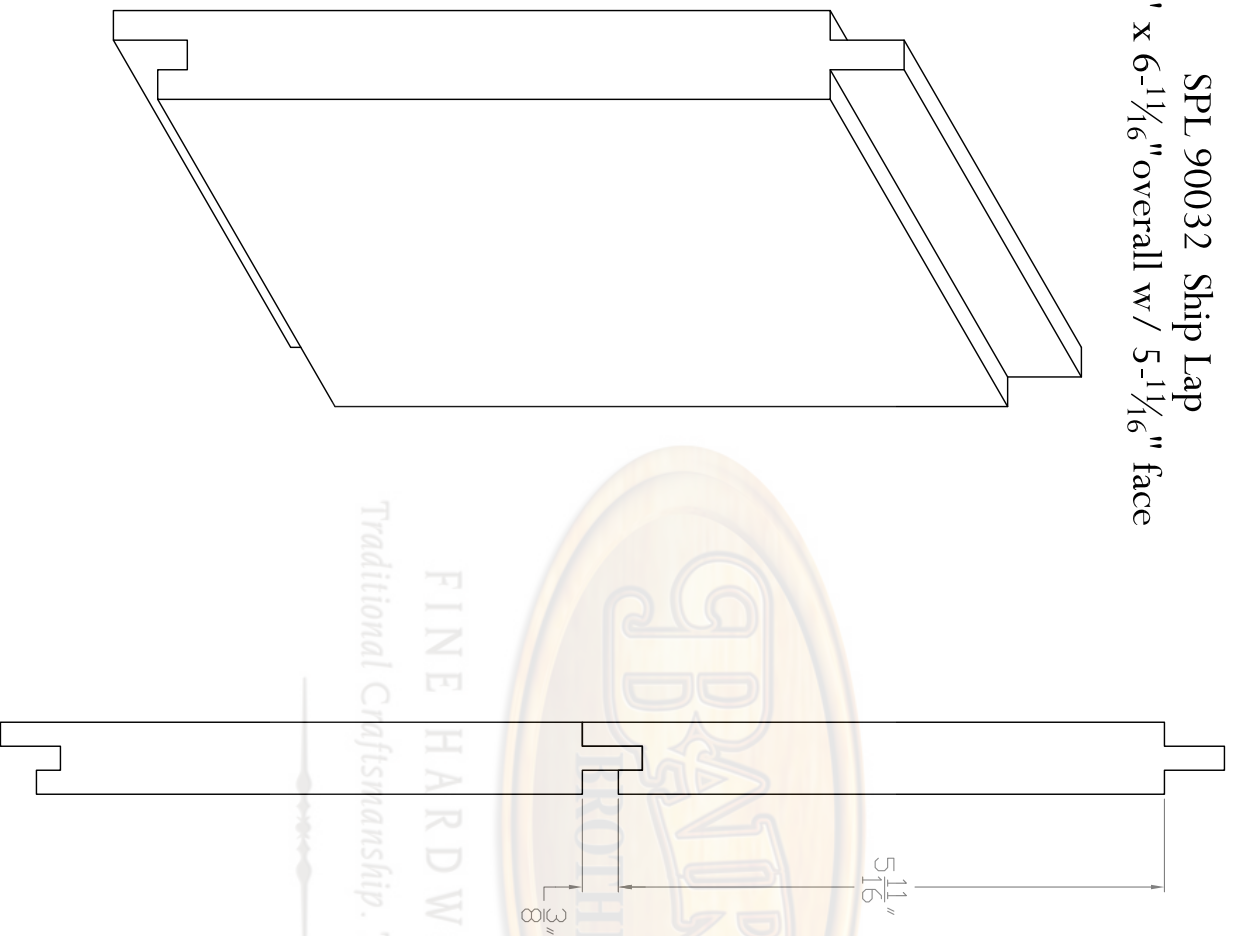

Baird Bros.
Ship Lap

SPL 90032 Ship Lap
3/4" x 6-11/16" overall w / 5-11/16" face

FINE HARDWOODS
Traditional Craftsmanship. Timeless Style.

Baird Brothers Fine Hardwoods
Baird Brothers Sawmill Inc. www.BairdBrothers.com
7060 Croy Rd. Canfield, OH 44406
(330) 533-3122 (800) 732-1697

DATE:	9/20/21	DRAWN BY:	BPT	SHEET:	1 of 1
SCALE:	NTS	REV		REV DATE:	
DRAWING #:	SPL90032_PROJ				THIS DRAWING IS PROPERTY OF BAIRD BROTHERS SAWMILL INC.