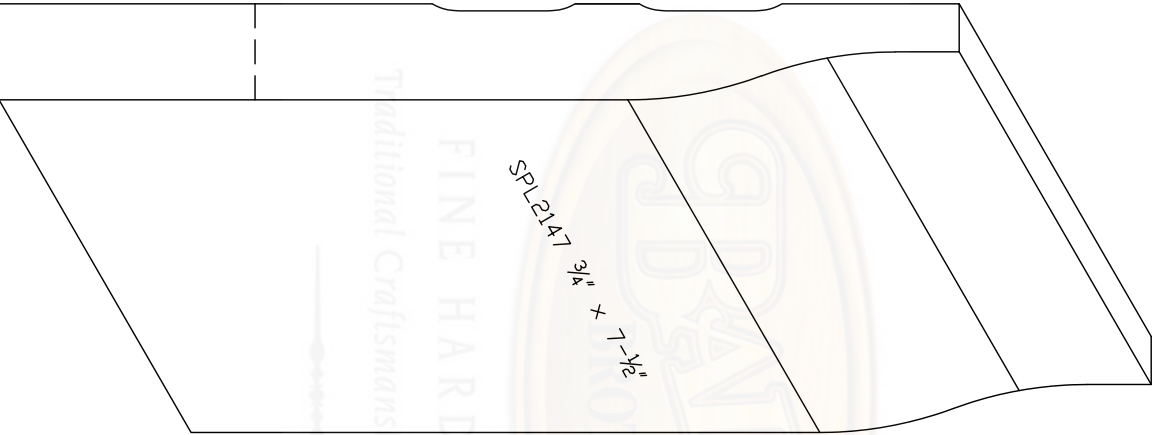

Baird Bros.
Custom Baseboard

FINE HARDWOODS
Traditional Craftsmanship. Timeless Style.

SPL2147 3 1/8" x 1 1/2"

Baird Brothers Fine Hardwoods
Baird Brothers Sawmill Inc. www.BairdBrothers.com
7060 Croy Rd. Canfield, OH 44406
(330) 533-3122 (800) 732-1697

DATE:	12/15/21	DRAWN BY:	BPT	SHEET:	1 of 1
SCALE:	1:1.5	REV		REV BY:	

DRAWING # SPL2147PRDJ THIS DRAWING IS PROPERTY OF BAIRD BROTHERS SAWMILL INC.