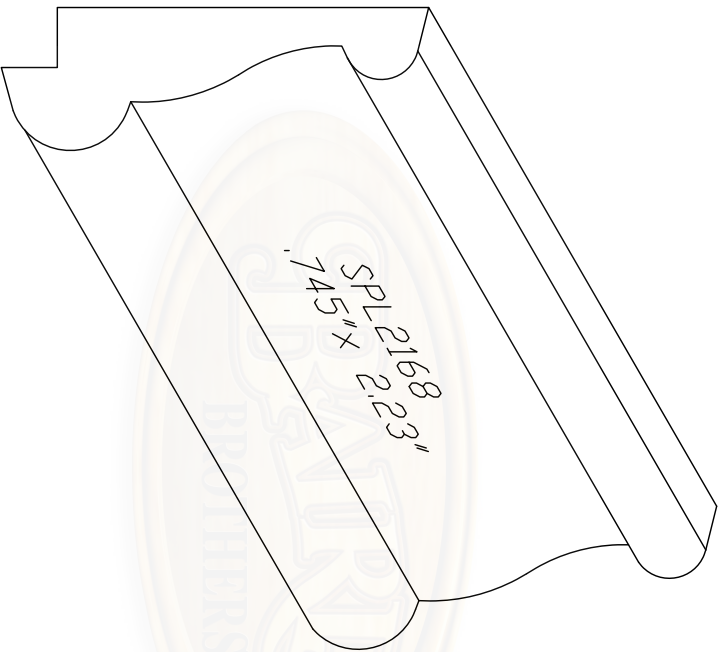

Baird Bros.  
.745" x 2.225"  
Base Cap

**Baird Brothers Fine Hardwoods**  
Baird Brothers Sawmill Inc. [www.BairdBrothers.com](http://www.BairdBrothers.com)  
7060 Croy Rd. Canfield, OH 44406  
(330) 533-3122 (800) 732-1697

DATE: 1/16/17 DRAWN BY: BPT SHEET: 1 OF 1

SCALE: 1:1 REV REV DATE REV BY:

DRAWING #: SPL2168PRDJ THIS DRAWING IS PROPERTY OF BAIRD BROTHERS SAWMILL INC.

CHECKED BY:

DATE: