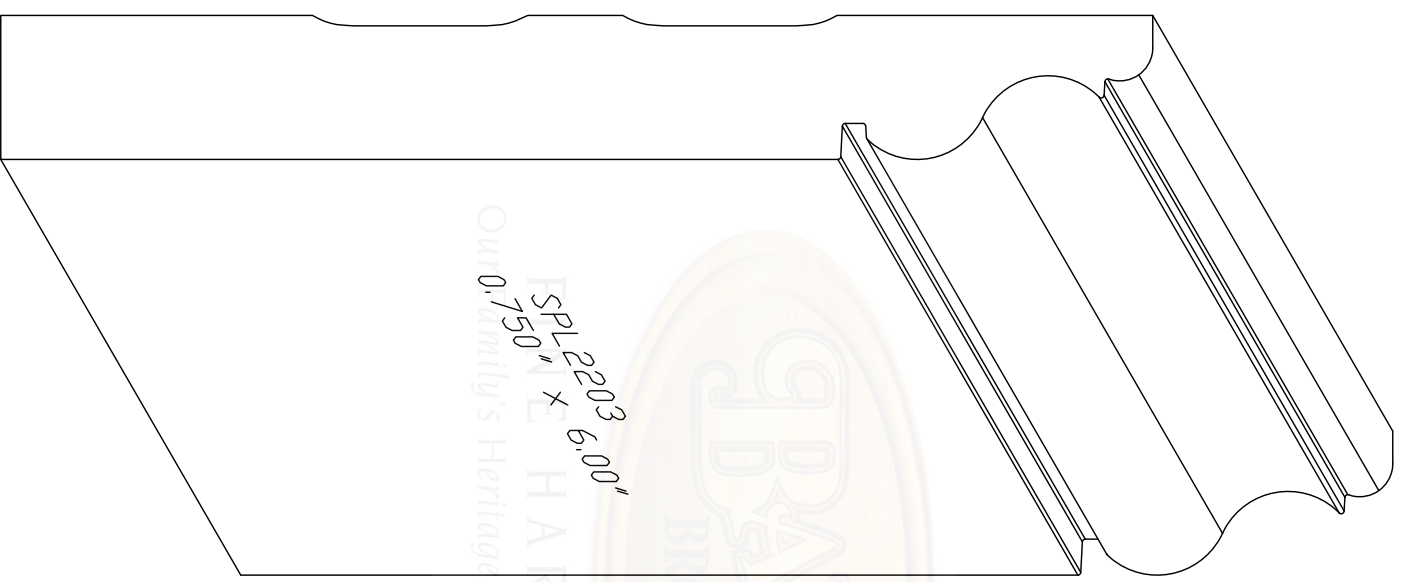

Baird Bros.
Custom Base Board

SPL 2203 x 6.00"
150"
On Our Family's Heritage. Your Family's Home.

Baird Brothers Fine Hardwoods
Baird Brothers Sawmill Inc. www.BairdBrothers.com
7060 Crory Rd. Canfield, OH 44406
(330) 533-3122 (800) 732-1697

DATE:	9/21/17	DRAWN BY:	BPT	SHEET:	1 OF 1
SCALE:	1:1	REV		REV BY:	
DRAWING #:	SPL2203		THIS DRAWING IS PROPERTY OF BAIRD BROTHERS SAWMILL INC.		