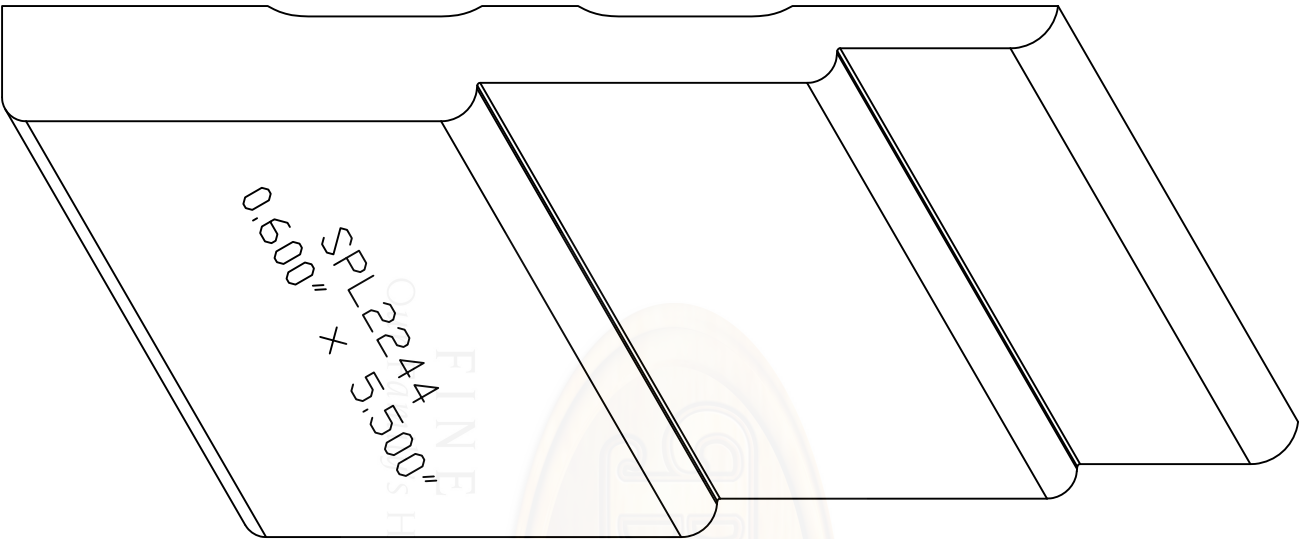

Baird Bros,
Baseboard

SPL2244
0.600" x 5.500"

BAIRD BROTHERS
FINE HARDWOODS
Your Heritage. Your Family's Home.

Baird Brothers Fine Hardwoods

Baird Brothers Sawmill Inc. www.BairdBrothers.com
7060 Croy Rd. Canfield, OH 44406
(330) 533-3122 (800) 732-1697

DATE: 7/20/19 DRAWN BY: BPT SHEET: 1 of 1

SCALE: 1:1 REV REV DATE REV BY:

DRAWING # SPL2244_PRDJ THIS DRAWING IS PROPERTY OF BAIRD BROTHERS SAWMILL INC.