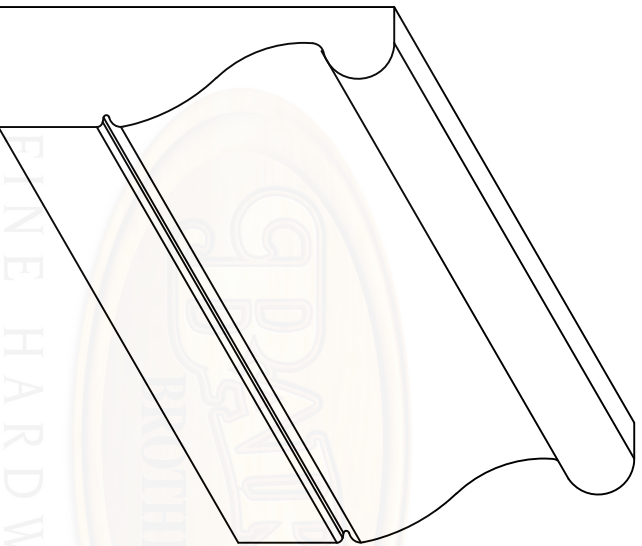

Baird Bros.  
Base Cap

SPL2253  
5/8" x 2-1/16"

*Our Family's Heritage. Your Family's Home.*

FINE HARDWOODS

**BAIRD BROTHERS**  
FINE HARDWOODS

**Baird Brothers Fine Hardwoods**  
Baird Brothers Sawmill Inc. [www.BairdBrothers.com](http://www.BairdBrothers.com)  
7060 Croy Rd. Canfield, OH 44406  
(330) 533-3122 (800) 732-1697

DATE: 10/8/19 DRAWN BY: BPT SHEET: 1 of 1

SCALE: 1:1 REV REV DATE REV BY:

DRAWING #: SPL2253 THIS DRAWING IS PROPERTY OF BAIRD BROTHERS SAWMILL INC.