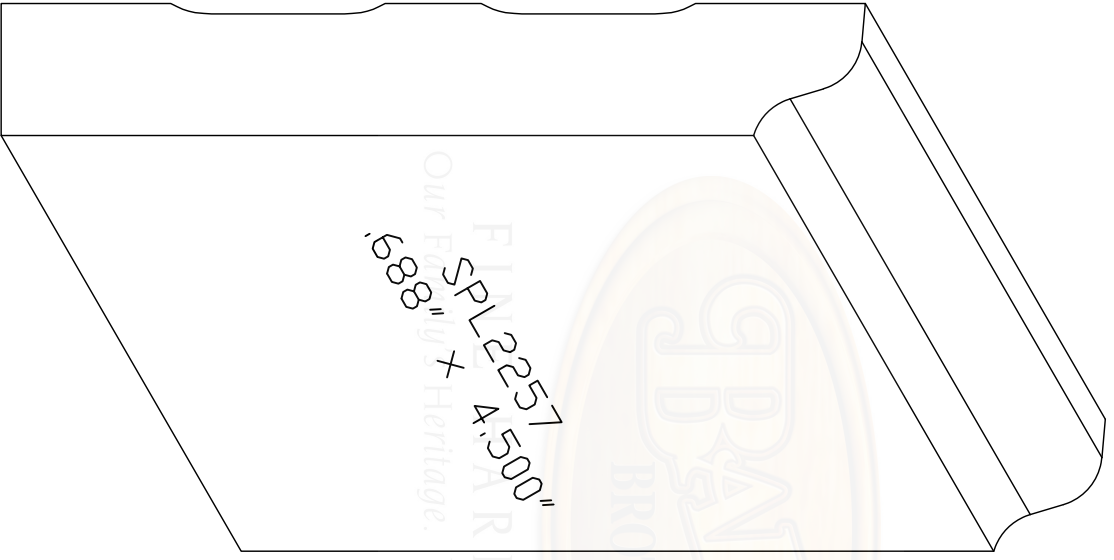

Baird Bros,  
Baseboard

SPL2257  
688" x 4.500"

**Baird Brothers Fine Hardwoods**  
Baird Brothers Sawmill Inc. [www.BairdBrothers.com](http://www.BairdBrothers.com)  
7060 Croy Rd. Canfield, OH 44406  
(330) 533-3122 (800) 732-1697