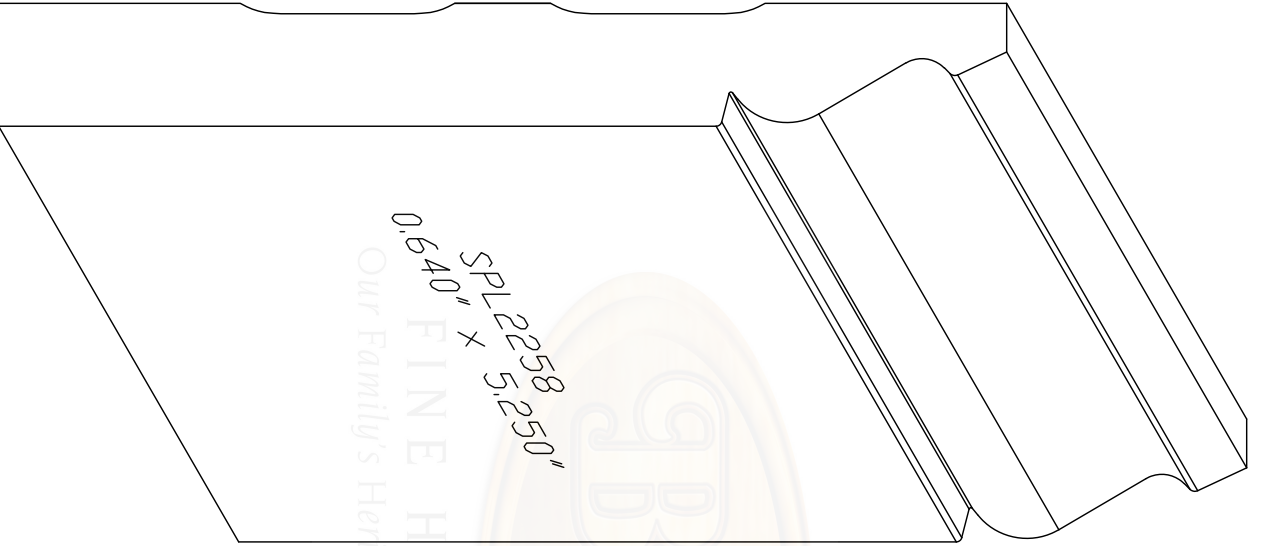

Baird Bros.
Baseboard

SPL 2258 x 5.250"
0.640" x
FINE HARDWOODS
Our Family's Heritage. Your Family's Home.

Baird Brothers Fine Hardwoods

Baird Brothers Sawmill Inc. www.BairdBrothers.com
7060 Croy Rd. Canfield, OH 44406
(330) 533-3122 (800) 732-1697

DATE: 2/24/20 DRAWN BY: BPT SHEET: 1 of 1

SCALE: 1:1 REV REV DATE REV BY:

DRAWING #: SPL2258 THIS DRAWING IS PROPERTY OF BAIRD BROTHERS SAWMILL INC.