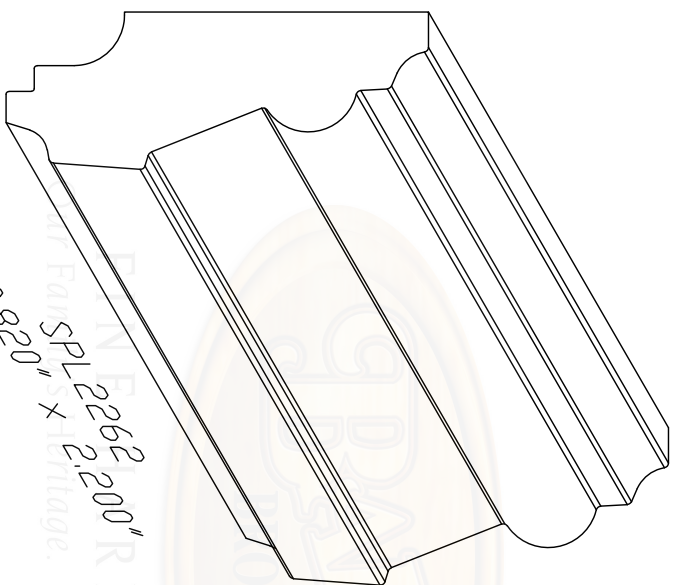

Baird Bros.
Base Cap

SPL2262 2.200"
0.820" X

Baird Brothers Fine Hardwoods

Baird Brothers Sawmill Inc. www.BairdBrothers.com
7060 Croy Rd. Canfield, OH 44406
(330) 533-3122 (800) 732-1697

DATE: 2/14/20 DRAWN BY: BPT SHEET: 1 of 1

SCALE: 1:1 REV REV DATE REV BY:

DRAWING #: SPL2262 THIS DRAWING IS PROPERTY OF BAIRD BROTHERS SAWMILL INC.