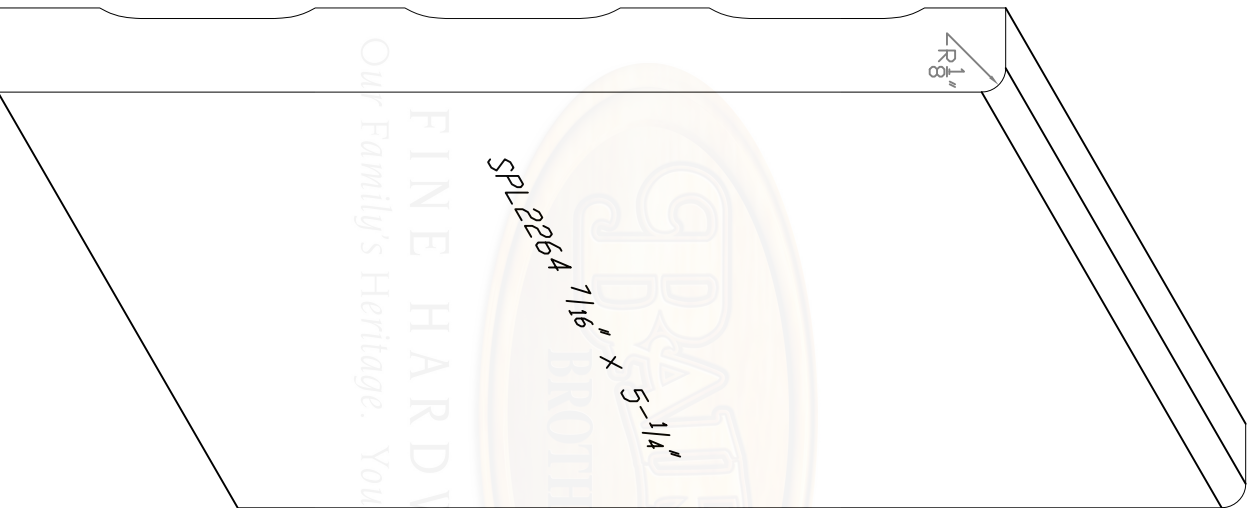

Baird Bros.
7/16" x 5-1/4" F/J Primed
Poplar Base

Modified B2155 5/8" x 4"

Baird Brothers Fine Hardwoods
Baird Brothers Sawmill Inc. www.BairdBrothers.com
7060 Croy Rd. Canfield, OH 44406
(330) 533-3122 (800) 732-1697

DATE:	2/24/20	DRAWN BY:	JEC	SHEET:	1 OF 1
SCALE:	1:1	REV		REV BY:	
DRAWING #:	SPL2264PRDJ		THIS DRAWING IS PROPERTY OF BAIRD BROTHERS SAWMILL INC.		