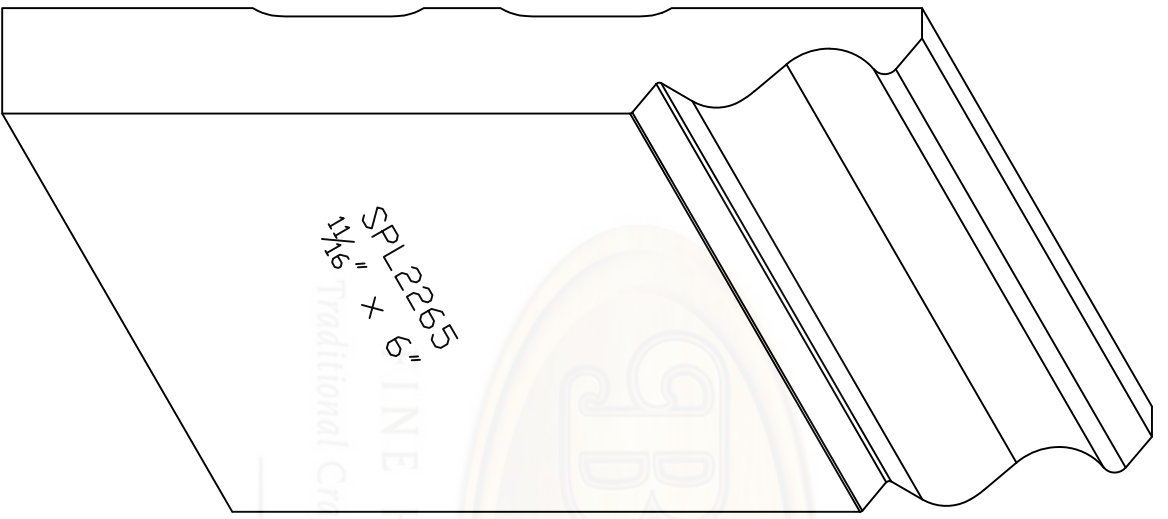

Baird Bros.  
Base Board

SPL2265  
1 1/2" x 6" FINE HARDWOODS  
Traditional Craftsmanship. Timeless Style.

**Baird Brothers Fine Hardwoods**

Baird Brothers Sawmill Inc. [www.BairdBrothers.com](http://www.BairdBrothers.com)  
7060 Croy Rd. Canfield, OH 44406  
(330) 533-3122 (800) 732-1697

DATE:	12/11/19	DRAWN BY:	BPT	SHEET:	1 of 1
SCALE:	NTS	REV		REV BY:	

DRAWING # SPL2265PRDJ THIS DRAWING IS PROPERTY OF BAIRD BROTHERS SAWMILL INC.