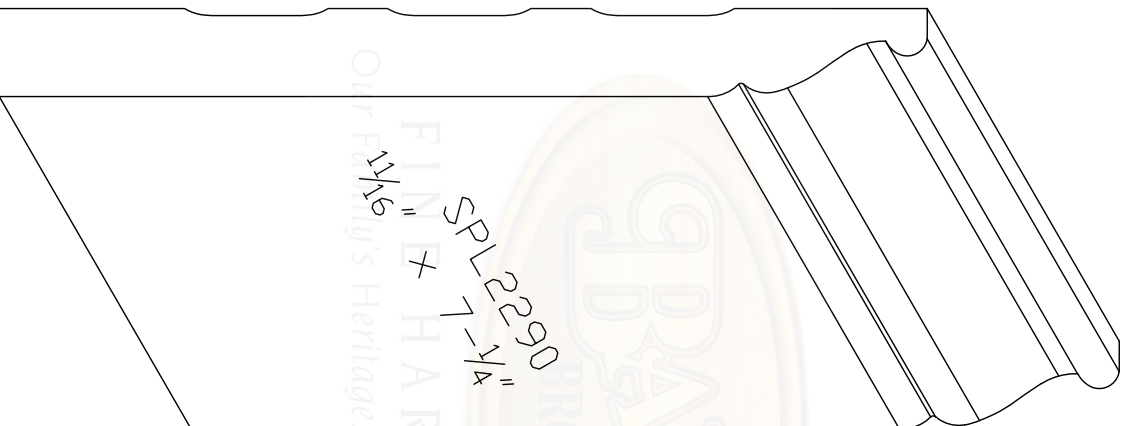

Baird Bros.,  
Custom Baseboard

Our Family's Heritage  
FINE HARDWOODS  
Your Family's Home.

SPL2290  
7-1/4"  
11/16"

**Baird Brothers Fine Hardwoods**

Baird Brothers Sawmill Inc. [www.BairdBrothers.com](http://www.BairdBrothers.com)  
7060 Croy Rd. Canfield, OH 44406  
(330) 533-3122 (800) 732-1697

DATE: 7/31/20 DRAWN BY: BPT SHEET: 1 of 1

SCALE: 1:1.5 REV REV DATE: REV BY:

DRAWING # SPL2290 THIS DRAWING IS PROPERTY OF BAIRD BROTHERS SAWMILL INC.