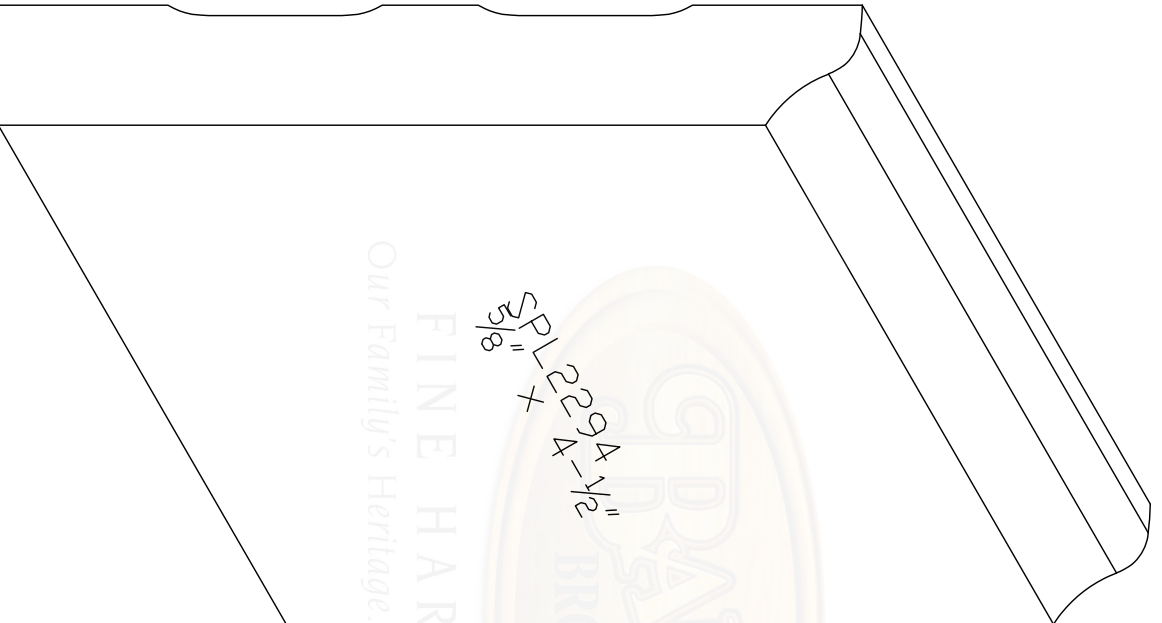

Baird Bros.  
Baseboard

FINE HARDWOODS  
Our Family's Heritage. Your Family's Home.

SPL 2294-1/2"  
5/8"

**Baird Brothers Fine Hardwoods**

Baird Brothers Sawmill Inc. [www.BairdBrothers.com](http://www.BairdBrothers.com)  
7060 Croy Rd. Canfield, OH 44406  
(330) 533-3122 (800) 732-1697

DATE: 8/21/20 DRAWN BY: BPT SHEET: 1 of 1

SCALE: 1:1 REV REV DATE REV BY:

DRAWING # SPL2294\_PRDJ THIS DRAWING IS PROPERTY OF BAIRD BROTHERS SAWMILL INC.