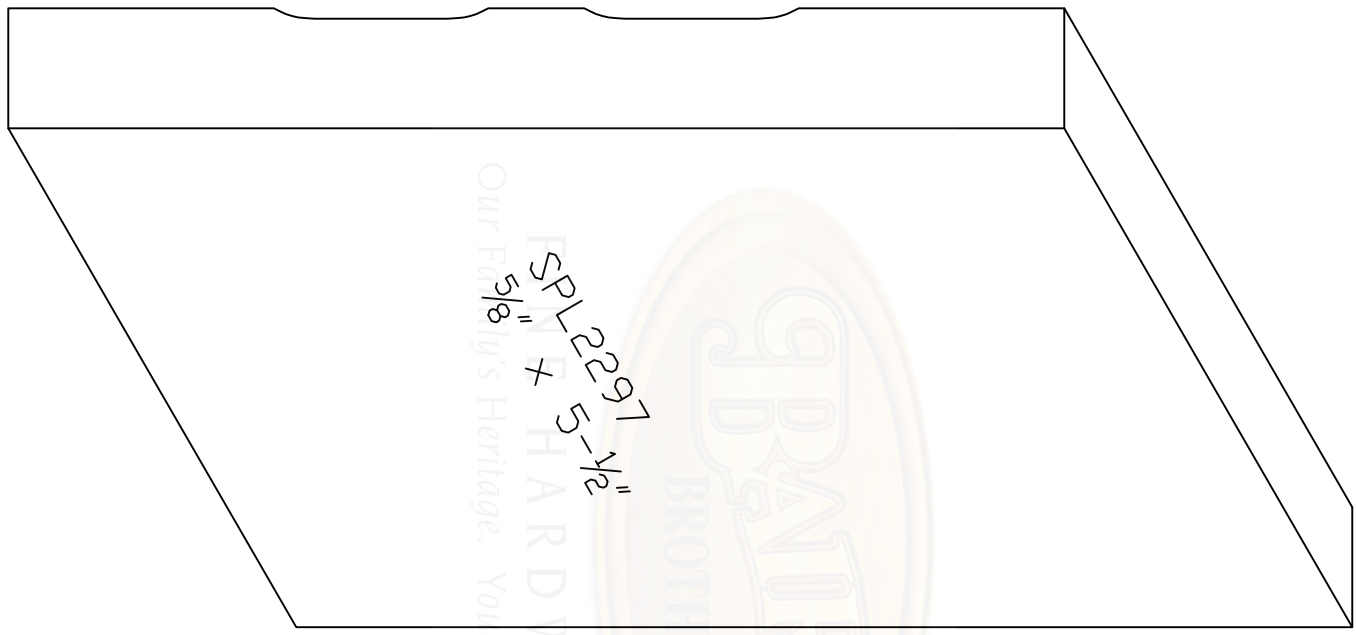

Baird Bros.
5/8" x 5-1/2"
S4S Base

SPL2297
5/8" x 5-1/2"
FINE HARDWOODS
Our Family's Heritage. Your Family's Home.

Baird Brothers Fine Hardwoods
Baird Brothers Sawmill Inc. www.BairdBrothers.com
7060 Croy Rd. Canfield, OH 44406
(330) 533-3122 (800) 732-1697

DATE:	8/31/20	DRAWN BY:	BPT	SHEET:	1 OF 1
SCALE:	1:1	REV		REV BY:	
DRAWING #:	SPL2297_PRDJ		THIS DRAWING IS PROPERTY OF BAIRD BROTHERS SAWMILL INC.		