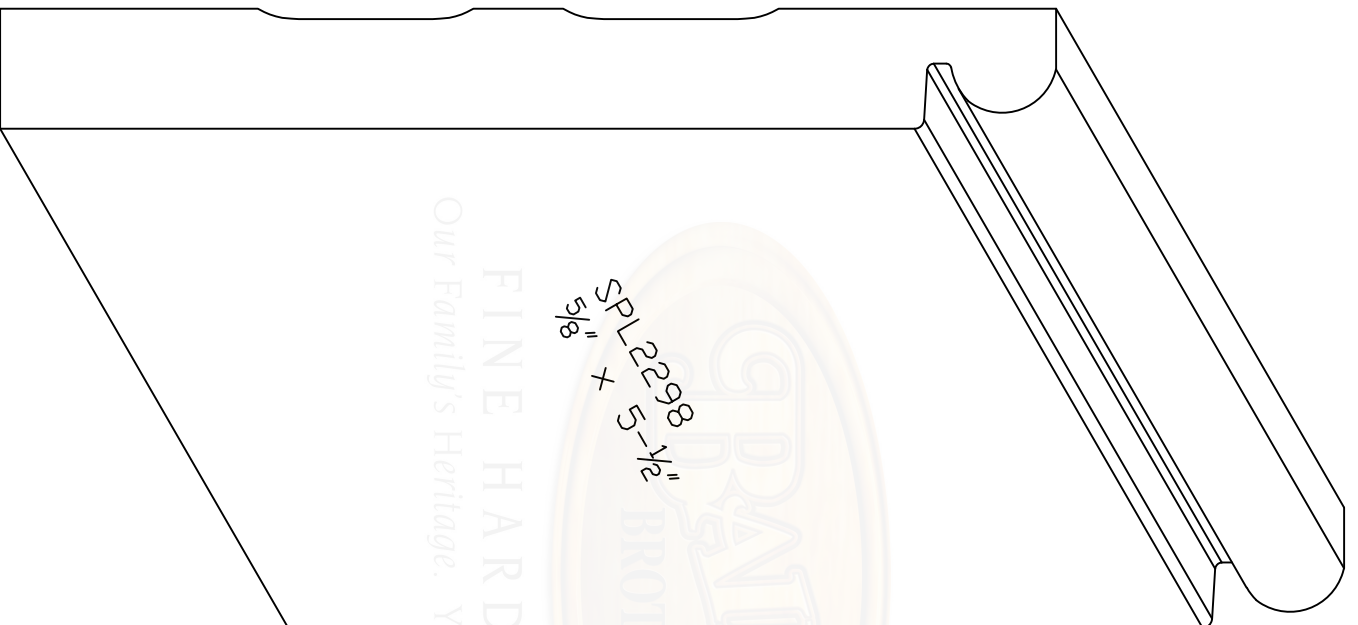

Baird Bros.
Baseboard

Our Family's Heritage. Your Family's Home.

SPL2298
5-1/2" x
5/8"

Baird Brothers Fine Hardwoods

Baird Brothers Sawmill Inc. www.BairdBrothers.com
7060 Croy Rd. Canfield, OH 44406
(330) 533-3122 (800) 732-1697

DATE: 9/10/20 DRAWN BY: BPT SHEET: 1 of 1

SCALE: 1:1 REV REV DATE REV BY:

DRAWING # SPL2298_PRDJ THIS DRAWING IS PROPERTY OF BAIRD BROTHERS SAWMILL INC.