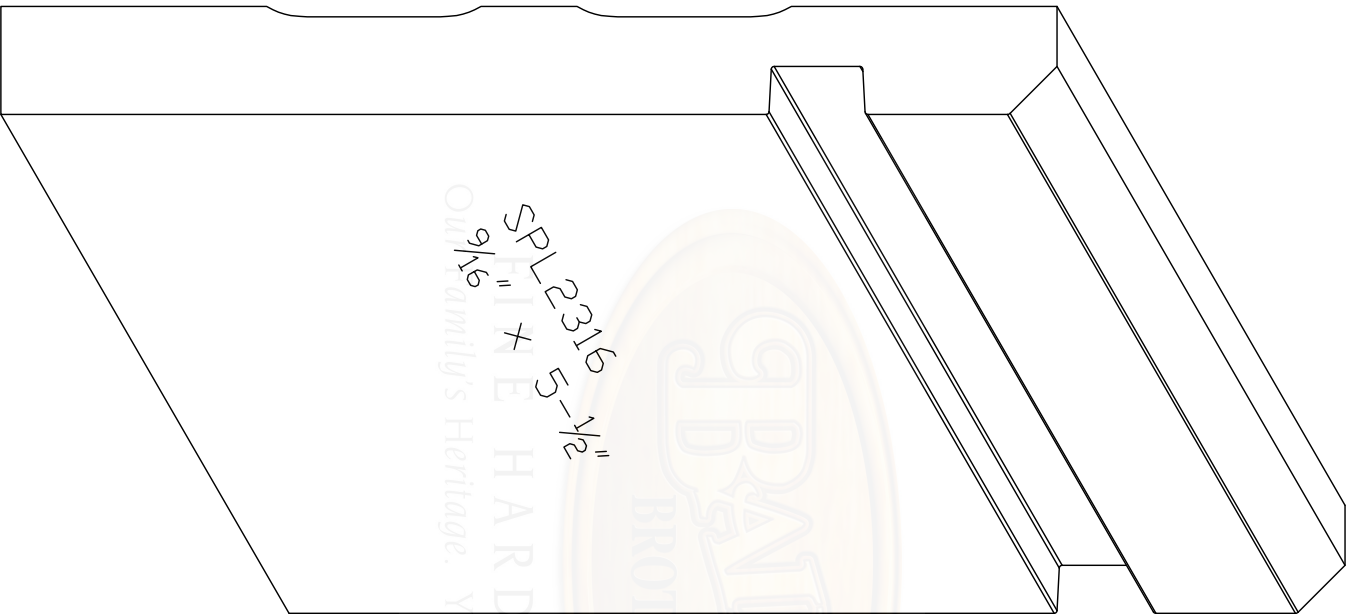

Baird Bros.
Baseboard

SPL2316
9 1/16" x 5 1/2"
FINE HARDWOODS
Our Family's Heritage. Your Family's Home.

Baird Brothers Fine Hardwoods
Baird Brothers Sawmill Inc. www.BairdBrothers.com
7060 Croy Rd. Canfield, OH 44406
(330) 533-3122 (800) 732-1697