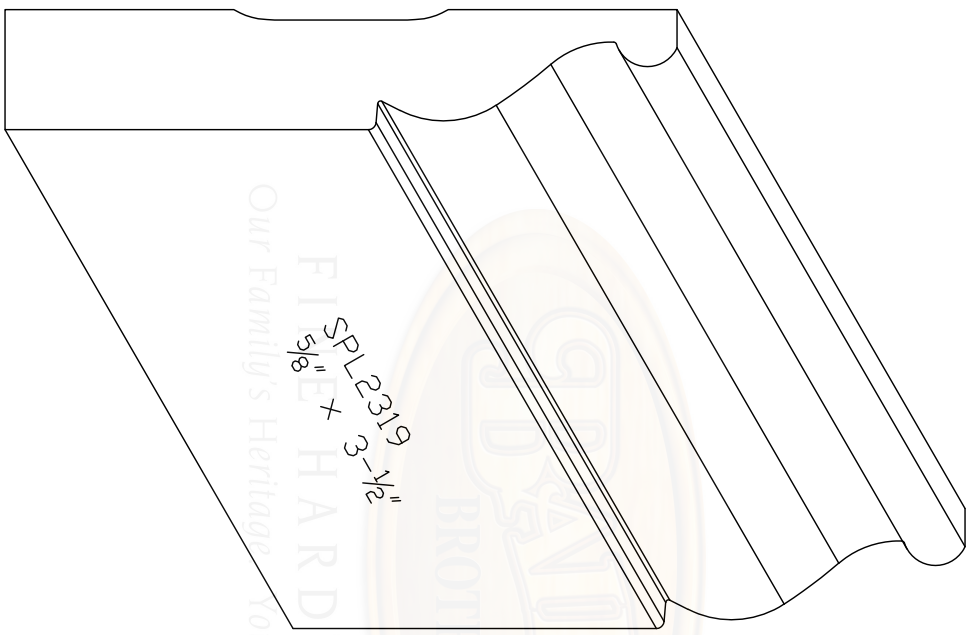

Baird Bros.
Baseboard

SPL2319
5/8" + 3-1/2"
FINE HARDWOODS
Our Family's Heritage Your Family's Home.

Baird Brothers Fine Hardwoods
Baird Brothers Sawmill Inc. www.BairdBrothers.com
7060 Croy Rd. Canfield, OH 44406
(330) 533-3122 (800) 732-1697

DATE:	2/11/21	DRAWN BY:	BPT	SHEET:	1 of 1
SCALE:	1:1	REV		REV BY:	
DRAWING #:	SPL2319_PROJ		THIS DRAWING IS PROPERTY OF BAIRD BROTHERS SAWMILL INC.		