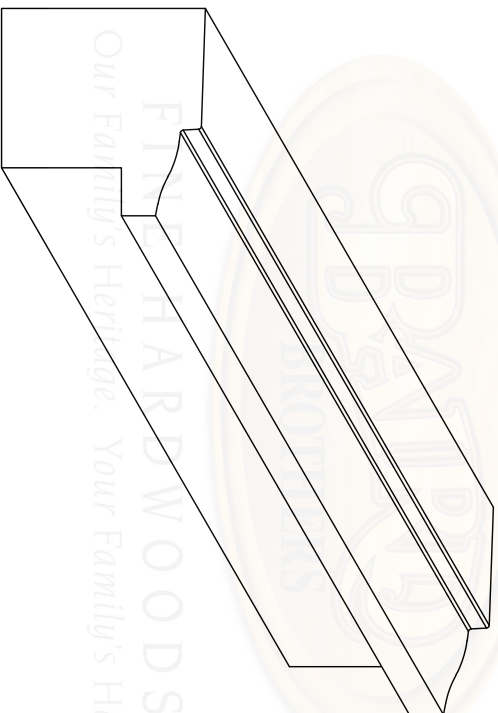

Baird Bros.  
Backband

SPL2322  
1063" x 1.080"

BAIRD BROTHERS  
FINE HARDWOODS  
Our Family's Heritage. Your Family's Home.

**BAIRD BROTHERS**  
FINE HARDWOODS

**Baird Brothers Fine Hardwoods**  
Baird Brothers Sawmill Inc. www.BairdBrothers.com  
7060 Croy Rd. Canfield, OH 44406  
(330) 533-3122 (800) 732-1697

|        |         |           |     |         |        |
|--------|---------|-----------|-----|---------|--------|
| DATE:  | 2/15/21 | DRAWN BY: | BPT | SHEET:  | 1 of 1 |
| SCALE: | 1:1     | REV       |     | REV BY: |        |