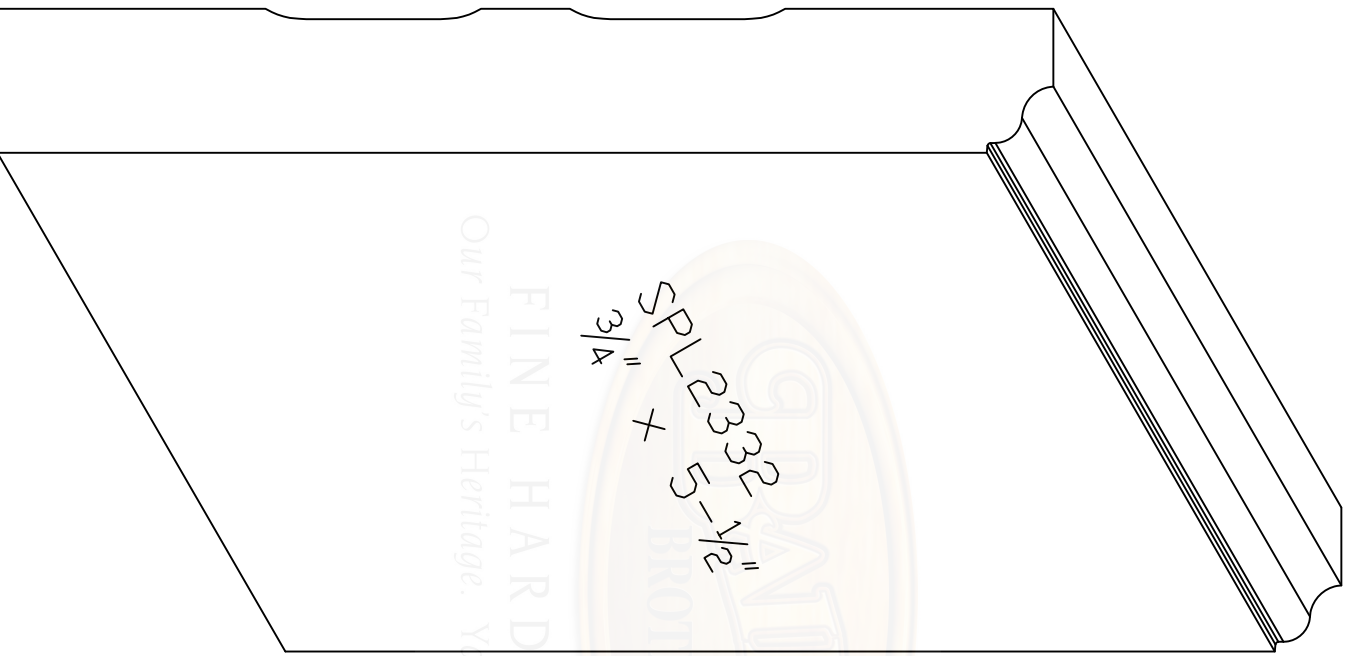

Baird Bros,  
Baseboard

FINE HARDWOODS  
Our Family's Heritage. Your Family's Home.

SPL2332  
5-1/2"  
3/8"

**Baird Brothers Fine Hardwoods**  
Baird Brothers Sawmill Inc. www.BairdBrothers.com  
7060 Croy Rd. Canfield, OH 44406  
(330) 533-3122 (800) 732-1697

DATE:	4/20/21	DRAWN BY:	BPT	SHEET:	1 of 1
SCALE:	1:1	REV		REV BY:	
DRAWING #:	SPL2332_PROJ	THIS DRAWING IS PROPERTY OF BAIRD BROTHERS SAWMILL INC.			